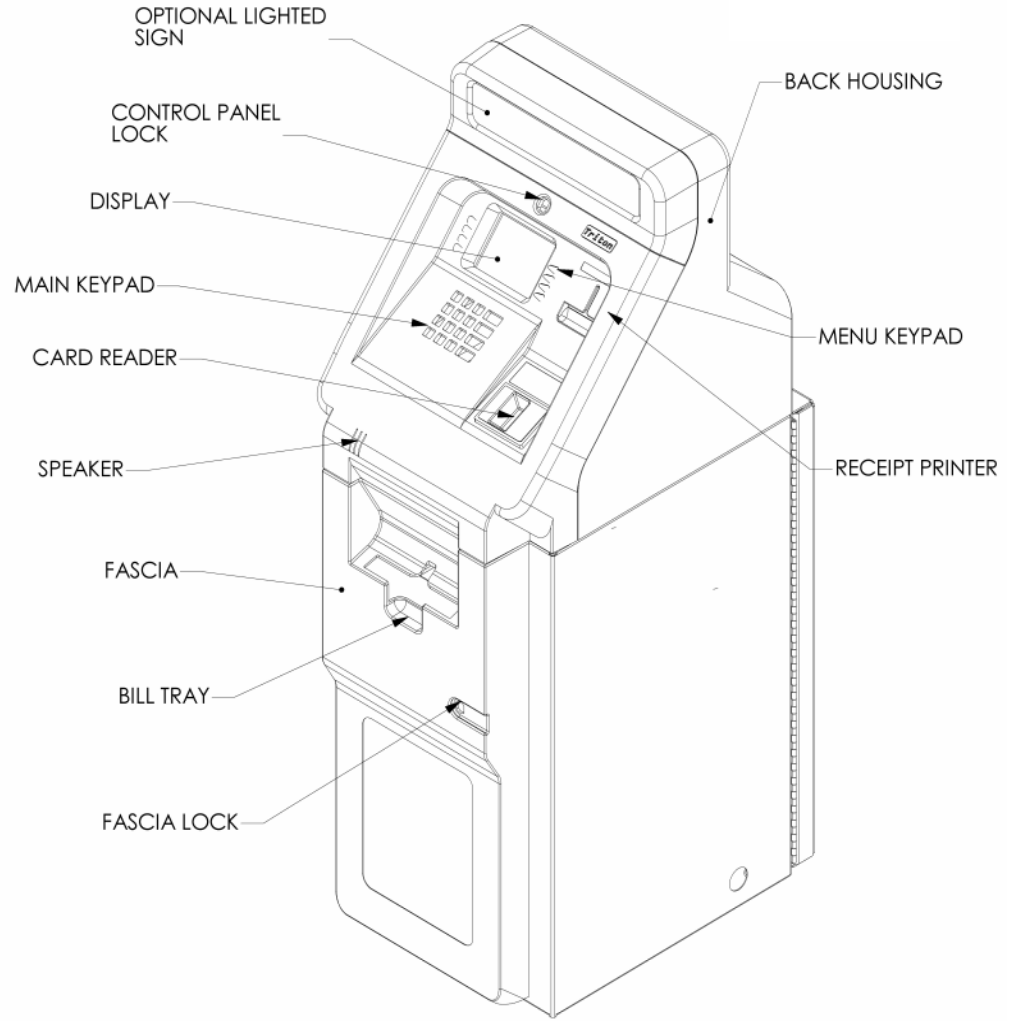

TRITON MODEL 9601 REDUCED HEIGHT CASH DISPENSER

A DOVER INDUSTRIES COMPANY

522 EAST RAILROAD STREET
LONG BEACH, MS 39560
PHONE: (228) 868-1317
FAX: (228) 868-0437

PN: 07600-00013
SHEET 1 OF 3
REV A
1/30/01

A DOVER INDUSTRIES COMPANY

522 EAST RAILROAD STREET
 LONG BEACH, MS 39560
 PHONE: (228) 868-1317
 FAX: (228) 868-0437

TRITON MODEL 9601 REDUCED HEIGHT CASH DISPENSER

SECTION B-B
 SCALE 1 : 12

PN: 07600-00013
 SHEET 2 OF 3
 REV A
 1/30/01