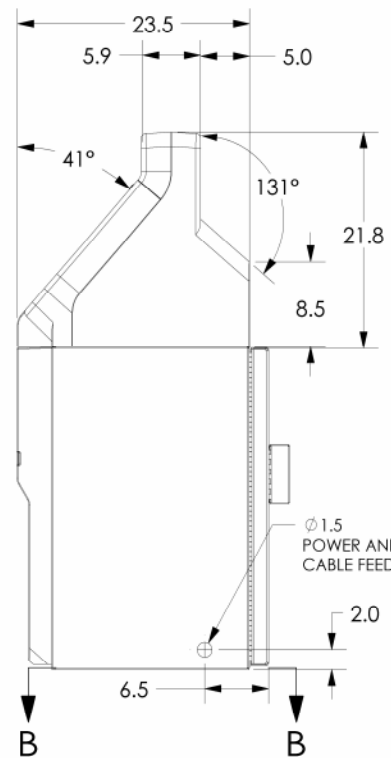

A DOVER INDUSTRIES COMPANY

522 EAST RAILROAD STREET
 LONG BEACH, MS 39560
 PHONE: (228) 868-1317
 FAX: (228) 868-0437

TRITON MODEL 9601 REDUCED HEIGHT CASH DISPENSER

SECTION B-B
 SCALE 1 : 12

PN: 07600-00013
 SHEET 2 OF 3
 REV A
 1/30/01