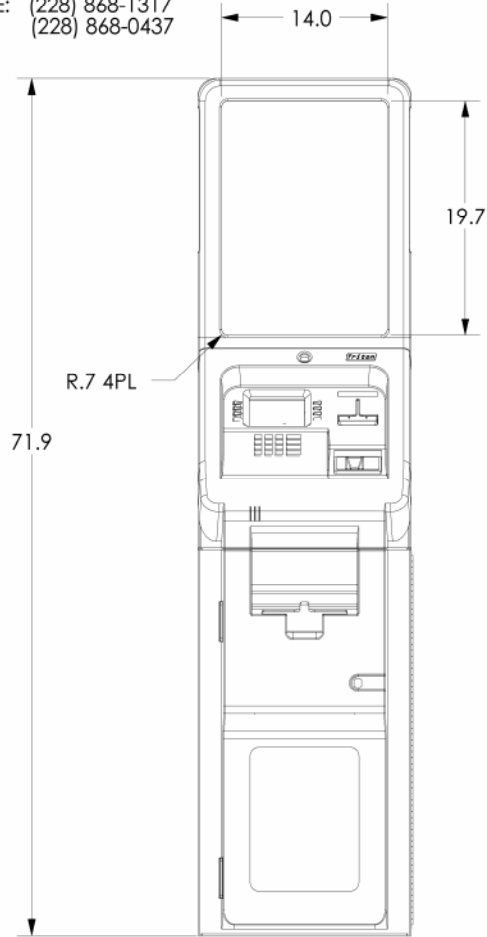

TRITON MODEL 9601 REDUCED HEIGHT WITH OPTIONAL HIGHTOPPER SIGN

A DOVER INDUSTRIES COMPANY

522 EAST RAILROAD STREET
LONG BEACH, MS 39560
PHONE: (228) 868-1317
FAX: (228) 868-0437

PN: 07600-00013
SHEET 3 OF 3
REV A
1/30/01