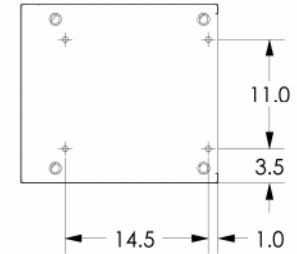

A DOVER INDUSTRIES COMPANY

522 EAST RAILROAD STREET
 LONG BEACH, MS 39560
 PHONE: (228) 868-1317
 FAX: (228) 868-0437

TRITON MODEL 9601 REDUCED HEIGHT CASH DISPENSER

SECTION B-B
 SCALE 1 : 12

PN: 07600-00013
 SHEET 2 OF 3
 REV A
 1/30/01