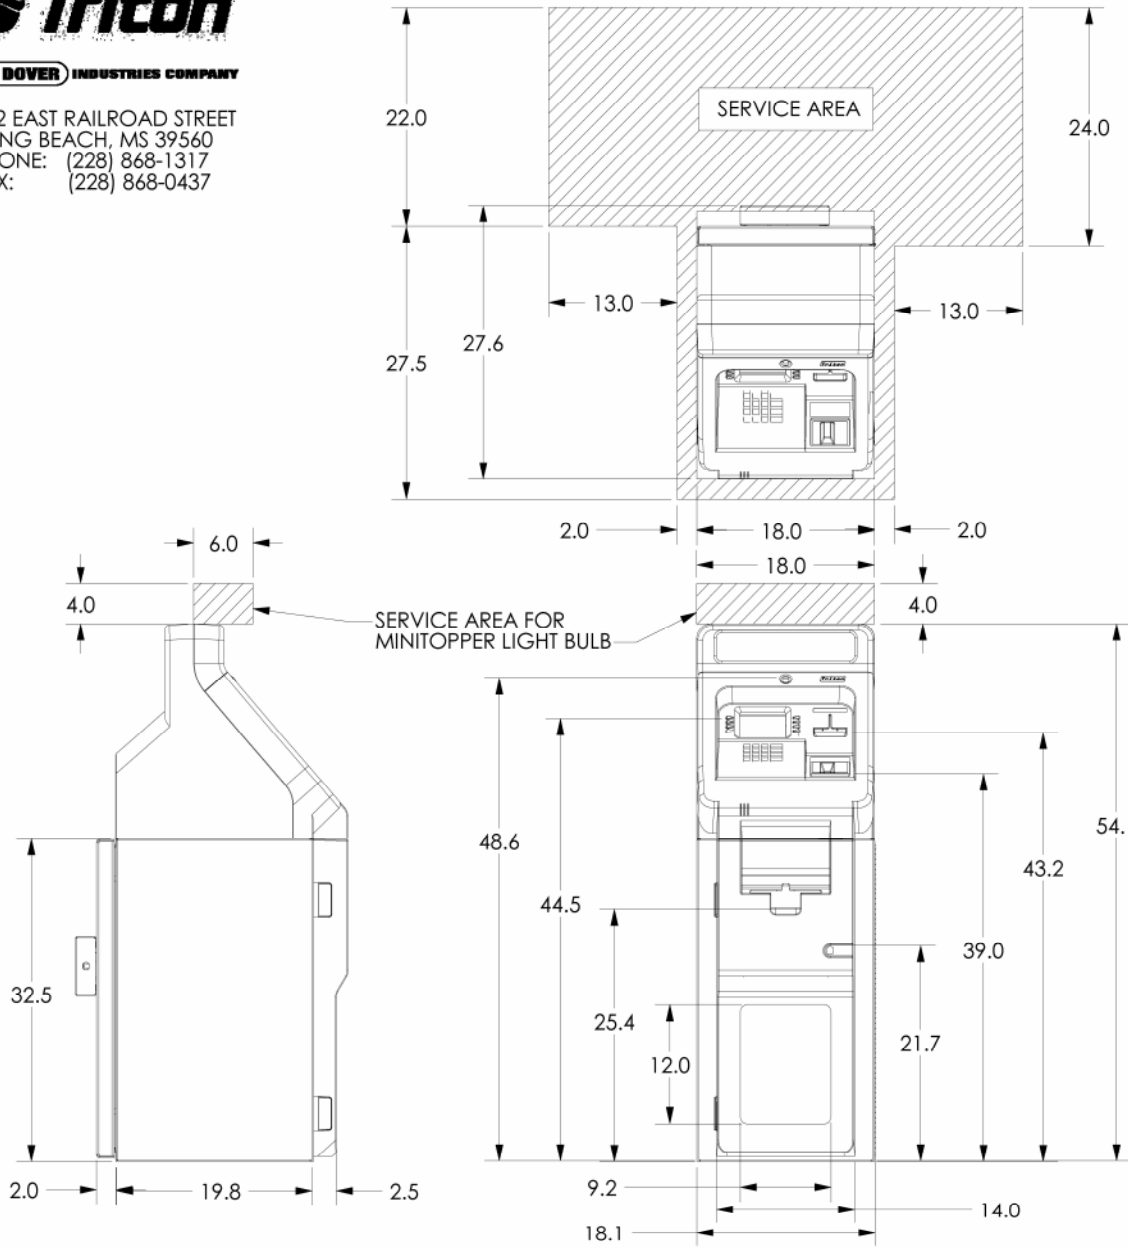

TRITON MODEL 9601 REDUCED HEIGHT CASH DISPENSER

A DOVER INDUSTRIES COMPANY

522 EAST RAILROAD STREET
LONG BEACH, MS 39560
PHONE: (228) 868-1317
FAX: (228) 868-0437

PN: 07600-00013
SHEET 1 OF 3
REV A
1/30/01

A DOVER INDUSTRIES COMPANY

522 EAST RAILROAD STREET
 LONG BEACH, MS 39560
 PHONE: (228) 868-1317
 FAX: (228) 868-0437

TRITON MODEL 9601 REDUCED HEIGHT CASH DISPENSER

SECTION B-B
 SCALE 1 : 12

PN: 07600-00013
 SHEET 2 OF 3
 REV A
 1/30/01