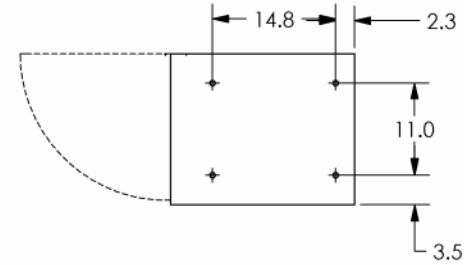

TRITON MODEL 9620/9670 REDUCED HEIGHT FRONT ACCESS CASH DISPENSER

522 EAST RAILROAD STREET
LONG BEACH, MS 39560
PHONE: (228) 868-1317
FAX: (228) 868-0437

PN: 07600-00002
REV A
SHEET 2 OF 3
1/5/01

TRITON MODEL 9620/9670 REDUCED HEIGHT FRONT ACCESS CASH DISPENSER WITH OPTIONAL HIGHTOPPER SIGN