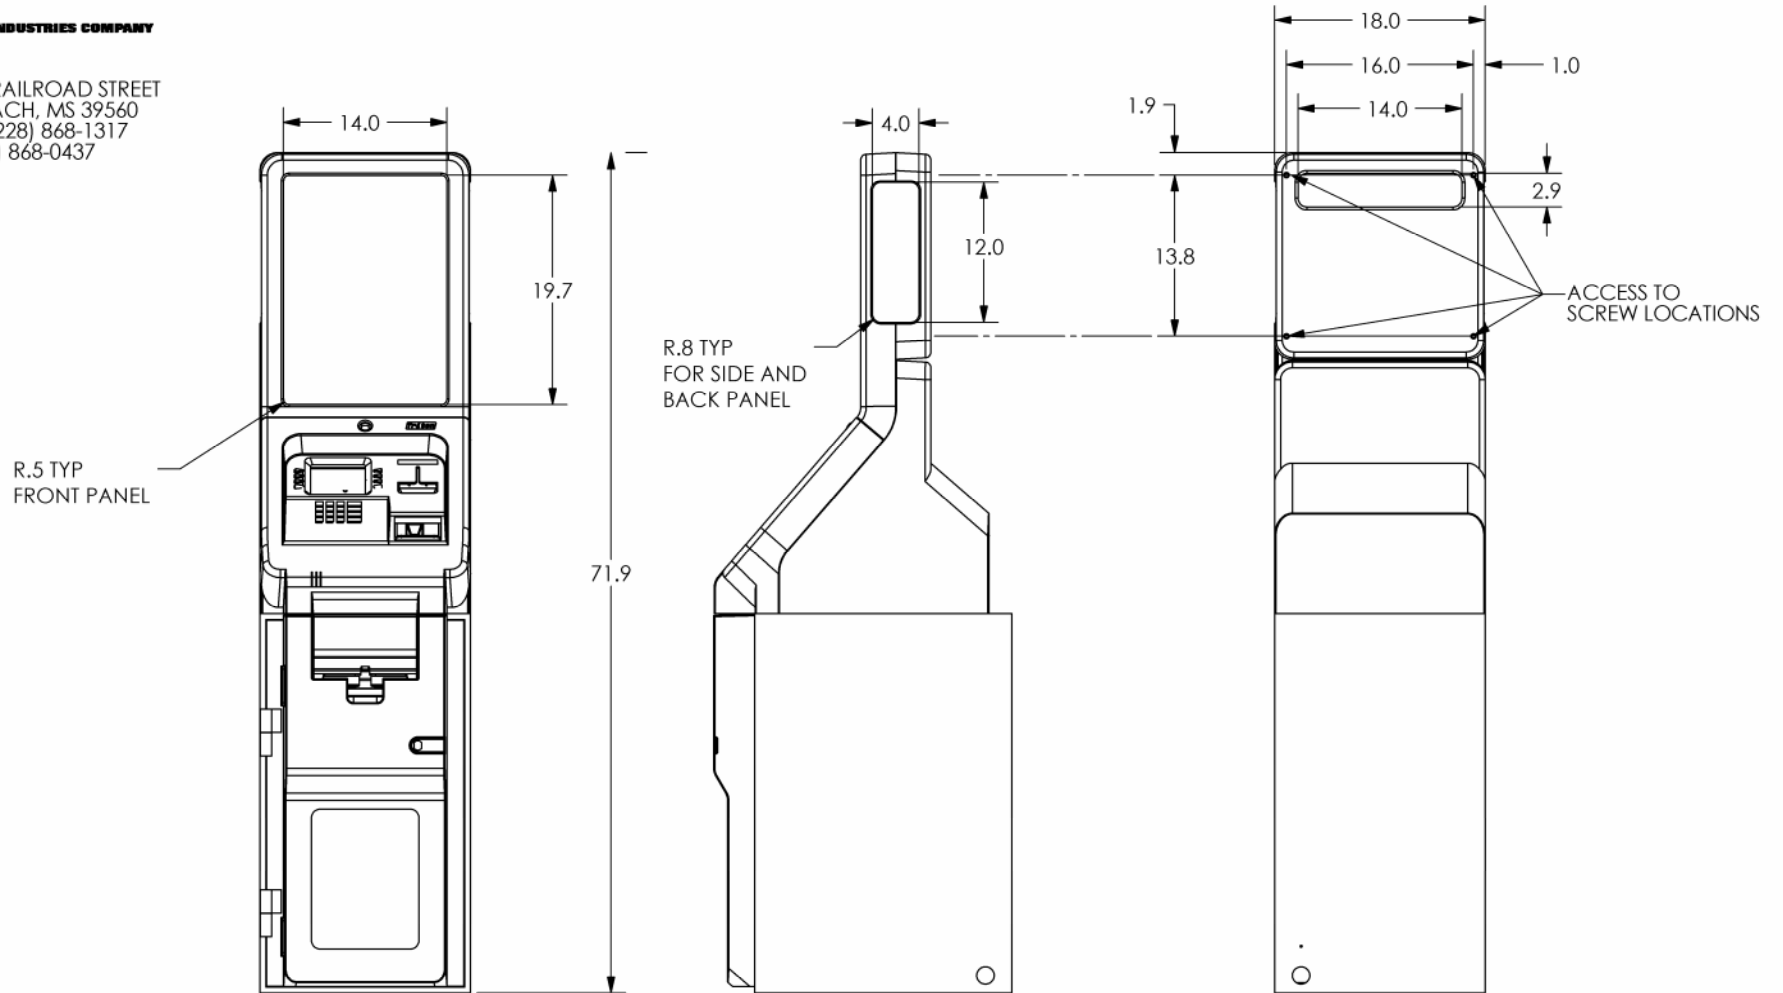

TRITON MODEL 9620/9670 REDUCED HEIGHT FRONT ACCESS CASH DISPENSER WITH OPTIONAL HIGHTOPPER SIGN

A DOVER INDUSTRIES COMPANY

522 EAST RAILROAD STREET
LONG BEACH, MS 39560
PHONE: (228) 868-1317
FAX: (228) 868-0437

PN: 07600-00002
REV A
SHEET 3 OF 3
1/5/01