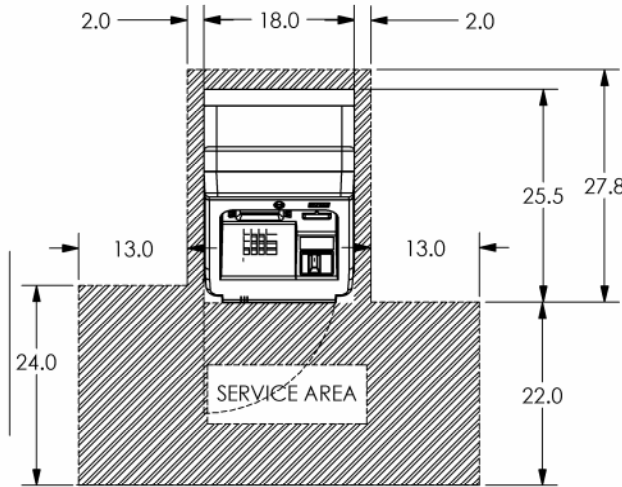

TRITON MODEL 9620/9670 REDUCED HEIGHT FRONT ACCESS CASH DISPENSER

A DOVER INDUSTRIES COMPANY

522 EAST RAILROAD STREET
LONG BEACH, MS 39560
PHONE: (228) 868-1317
FAX: (228) 868-0437

PN: 07600-00002
REV A
SHEET 1 OF 3
1/3/01

TRITON MODEL 9620/9670 REDUCED HEIGHT FRONT ACCESS CASH DISPENSER

522 EAST RAILROAD STREET
LONG BEACH, MS 39560
PHONE: (228) 868-1317
FAX: (228) 868-0437

PN: 07600-00002
REV A
SHEET 2 OF 3
1/5/01

TRITON MODEL 9620/9670 REDUCED HEIGHT FRONT ACCESS CASH DISPENSER WITH OPTIONAL HIGHTOPPER SIGN