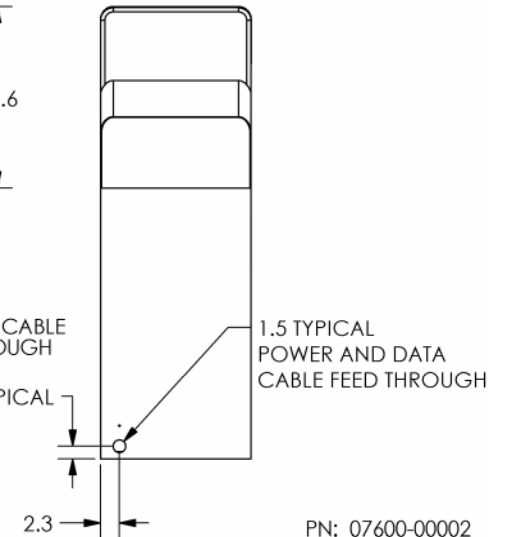

TRITON MODEL 9620/9670 REDUCED HEIGHT FRONT ACCESS CASH DISPENSER

A DOVER INDUSTRIES COMPANY

522 EAST RAILROAD STREET
LONG BEACH, MS 39560
PHONE: (228) 868-1317
FAX: (228) 868-0437

PN: 07600-00002
REV A
SHEET 1 OF 3
1/3/01

TRITON MODEL 9620/9670 REDUCED HEIGHT FRONT ACCESS CASH DISPENSER

522 EAST RAILROAD STREET
LONG BEACH, MS 39560
PHONE: (228) 868-1317
FAX: (228) 868-0437

PN: 07600-00002
REV A
SHEET 2 OF 3
1/5/01

TRITON MODEL 9620/9670 REDUCED HEIGHT FRONT ACCESS CASH DISPENSER WITH OPTIONAL HIGHTOPPER SIGN