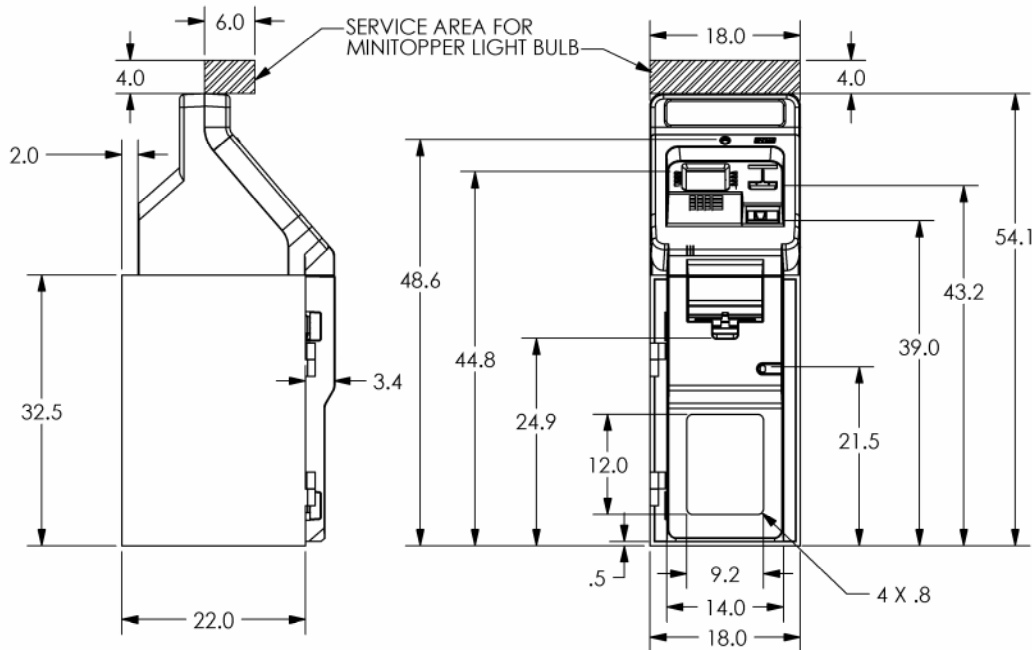

TRITON MODEL 9620/9670 REDUCED HEIGHT FRONT ACCESS CASH DISPENSER

A DOVER INDUSTRIES COMPANY

522 EAST RAILROAD STREET
LONG BEACH, MS 39560
PHONE: (228) 868-1317
FAX: (228) 868-0437

PN: 07600-00002
REV A
SHEET 1 OF 3
1/3/01

TRITON MODEL 9620/9670 REDUCED HEIGHT FRONT ACCESS CASH DISPENSER

522 EAST RAILROAD STREET
LONG BEACH, MS 39560
PHONE: (228) 868-1317
FAX: (228) 868-0437

PN: 07600-00002
REV A
SHEET 2 OF 3
1/5/01

TRITON MODEL 9620/9670 REDUCED HEIGHT FRONT ACCESS CASH DISPENSER WITH OPTIONAL HIGHTOPPER SIGN