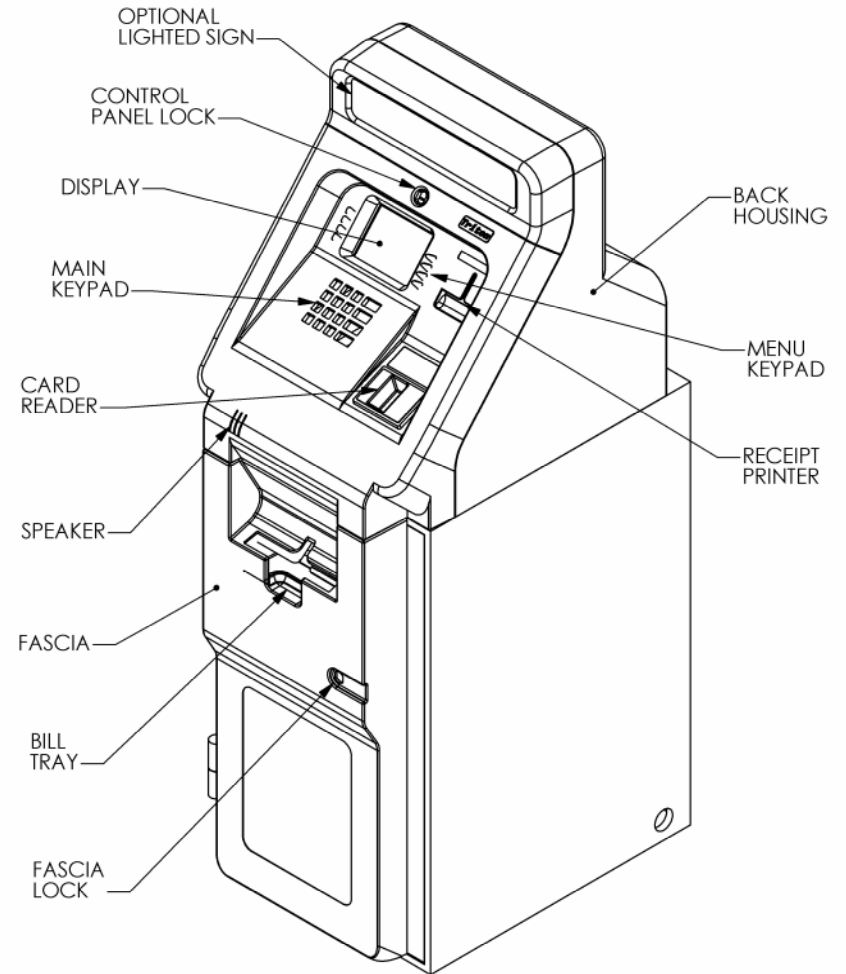

TRITON MODEL 9620/9670 REDUCED HEIGHT FRONT ACCESS CASH DISPENSER

A DOVER INDUSTRIES COMPANY

522 EAST RAILROAD STREET
LONG BEACH, MS 39560
PHONE: (228) 868-1317
FAX: (228) 868-0437

PN: 07600-00002
REV A
SHEET 1 OF 3
1/3/01

TRITON MODEL 9620/9670 REDUCED HEIGHT FRONT ACCESS CASH DISPENSER

522 EAST RAILROAD STREET
LONG BEACH, MS 39560
PHONE: (228) 868-1317
FAX: (228) 868-0437

PN: 07600-00002
REV A
SHEET 2 OF 3
1/5/01

TRITON MODEL 9620/9670 REDUCED HEIGHT FRONT ACCESS CASH DISPENSER WITH OPTIONAL HIGHTOPPER SIGN