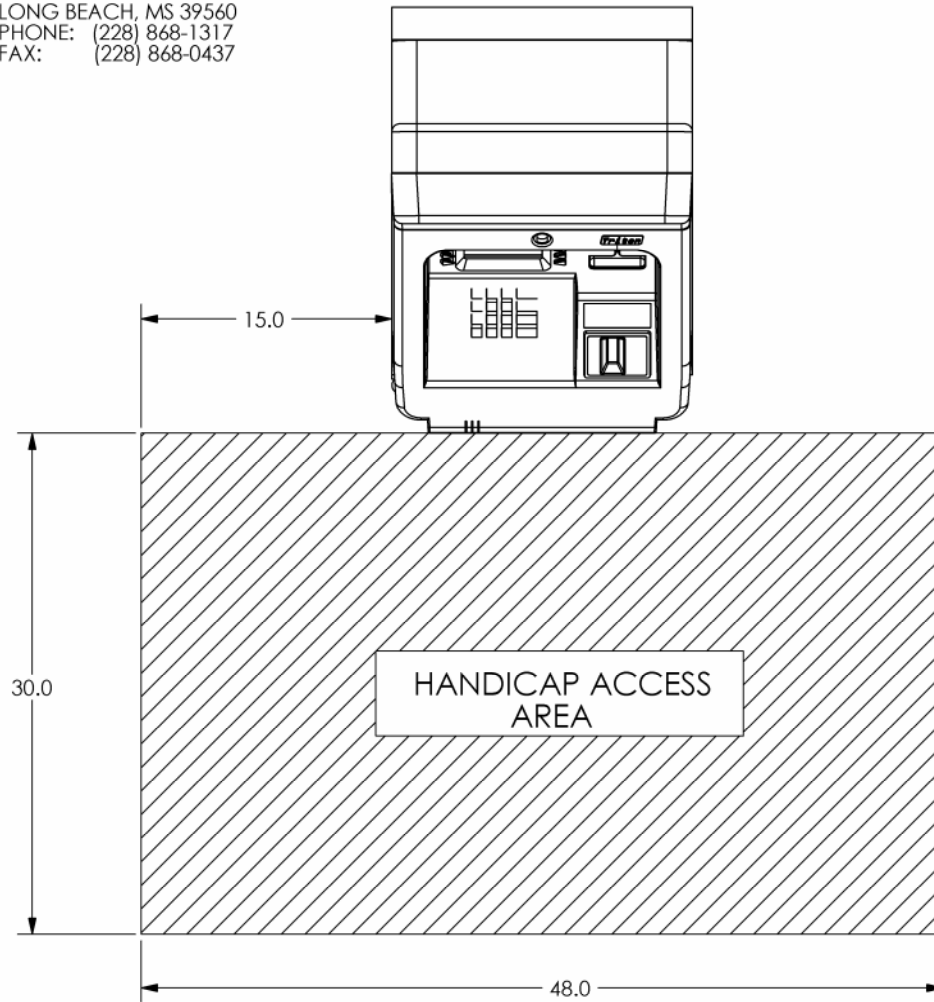

TRITON MODEL 9620/9670 REDUCED HEIGHT FRONT ACCESS CASH DISPENSER

A DOVER INDUSTRIES COMPANY

522 EAST RAILROAD STREET
LONG BEACH, MS 39560
PHONE: (228) 868-1317
FAX: (228) 868-0437

PN: 07600-00002
REV A
SHEET 1 OF 3
1/3/01

TRITON MODEL 9620/9670 REDUCED HEIGHT FRONT ACCESS CASH DISPENSER

522 EAST RAILROAD STREET
LONG BEACH, MS 39560
PHONE: (228) 868-1317
FAX: (228) 868-0437

PN: 07600-00002
REV A
SHEET 2 OF 3
1/5/01

TRITON MODEL 9620/9670 REDUCED HEIGHT FRONT ACCESS CASH DISPENSER WITH OPTIONAL HIGHTOPPER SIGN