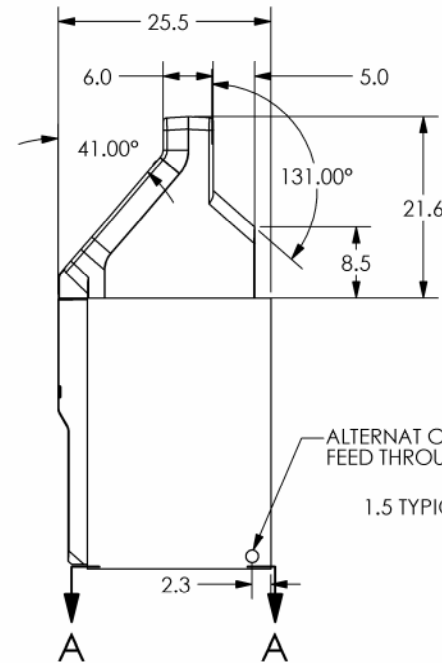

TRITON MODEL 9620/9670 REDUCED HEIGHT FRONT ACCESS CASH DISPENSER

522 EAST RAILROAD STREET
LONG BEACH, MS 39560
PHONE: (228) 868-1317
FAX: (228) 868-0437

PN: 07600-00002
REV A
SHEET 2 OF 3
1/5/01

TRITON MODEL 9620/9670 REDUCED HEIGHT FRONT ACCESS CASH DISPENSER WITH OPTIONAL HIGHTOPPER SIGN