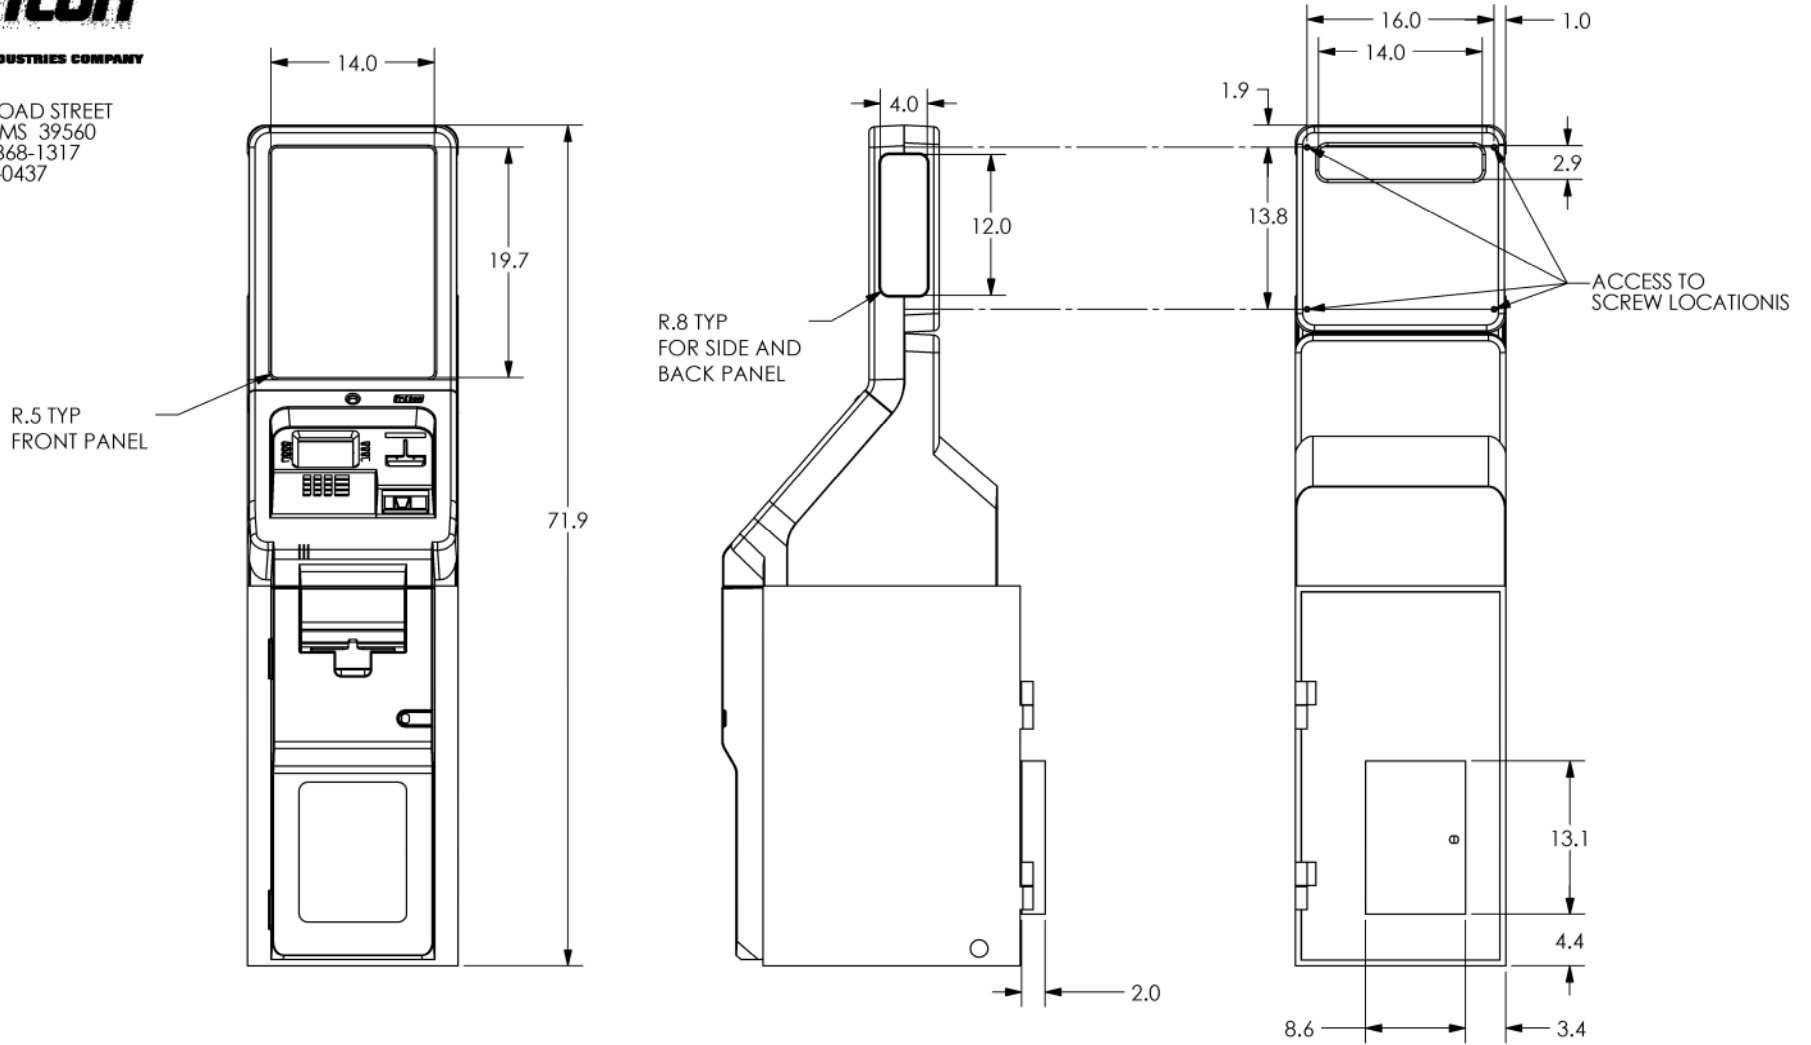

TRITON MODEL 9621 REDUCED HEIGHT REAR ACCESS CASH DISPENSER WITH OPTIONAL HIGHTOPPER SIGN

A DOVER INDUSTRIES COMPANY

522 EAST RAILROAD STREET
LONG BEACH, MS 39560
PHONE: (228) 868-1317
FAX: (228) 868-0437

PN: 07600-00003
REV A
SHEET 3 OF 3
1/8/01