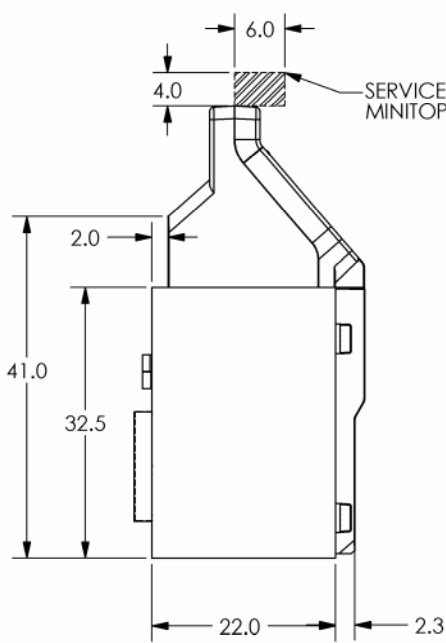

# TRITON MODEL 9621 REDUCED HEIGHT REAR ACCESS CASH DISPENSER

522 EAST RAILROAD STREET  
LONG BEACH, MS 39560  
PHONE: (228) 868-1317  
FAX: (228) 868-0437

PN: 07600-00003  
REV A  
SHEET 2 OF 3  
1/8/01