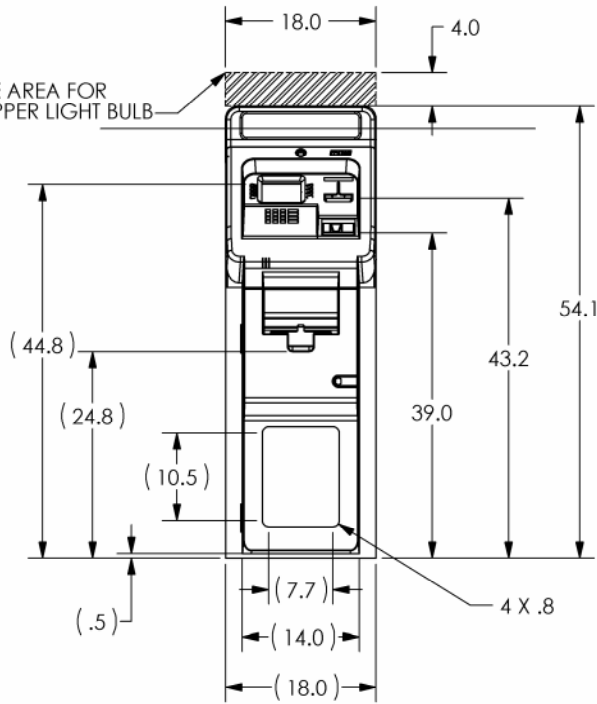

# TRITON MODEL 9621 REDUCED HEIGHT REAR ACCESS CASH DISPENSER

522 EAST RAILROAD STREET  
LONG BEACH, MS 39560  
PHONE: (228) 868-1317  
FAX: (228) 868-0437

PN: 07600-00003  
REV A  
SHEET 2 OF 3  
1/8/01