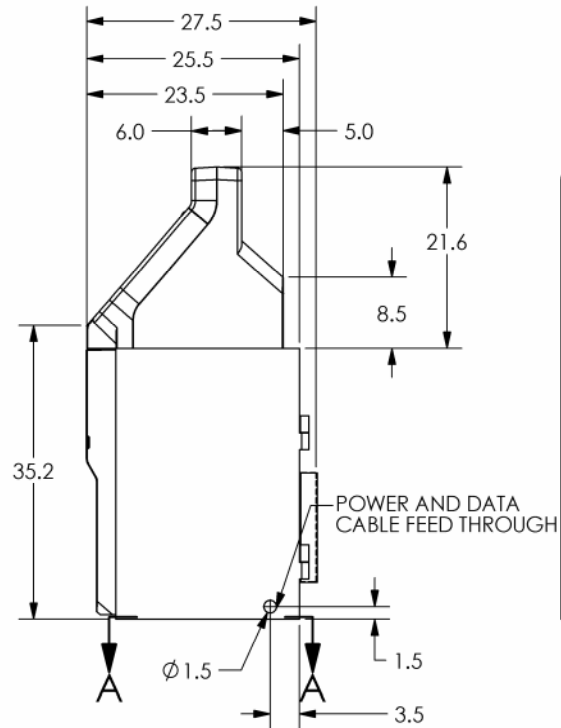

# TRITON MODEL 9621 REDUCED HEIGHT REAR ACCESS CASH DISPENSER

522 EAST RAILROAD STREET  
LONG BEACH, MS 39560  
PHONE: (228) 868-1317  
FAX: (228) 868-0437

PN: 07600-00003  
REV A  
SHEET 2 OF 3  
1/8/01