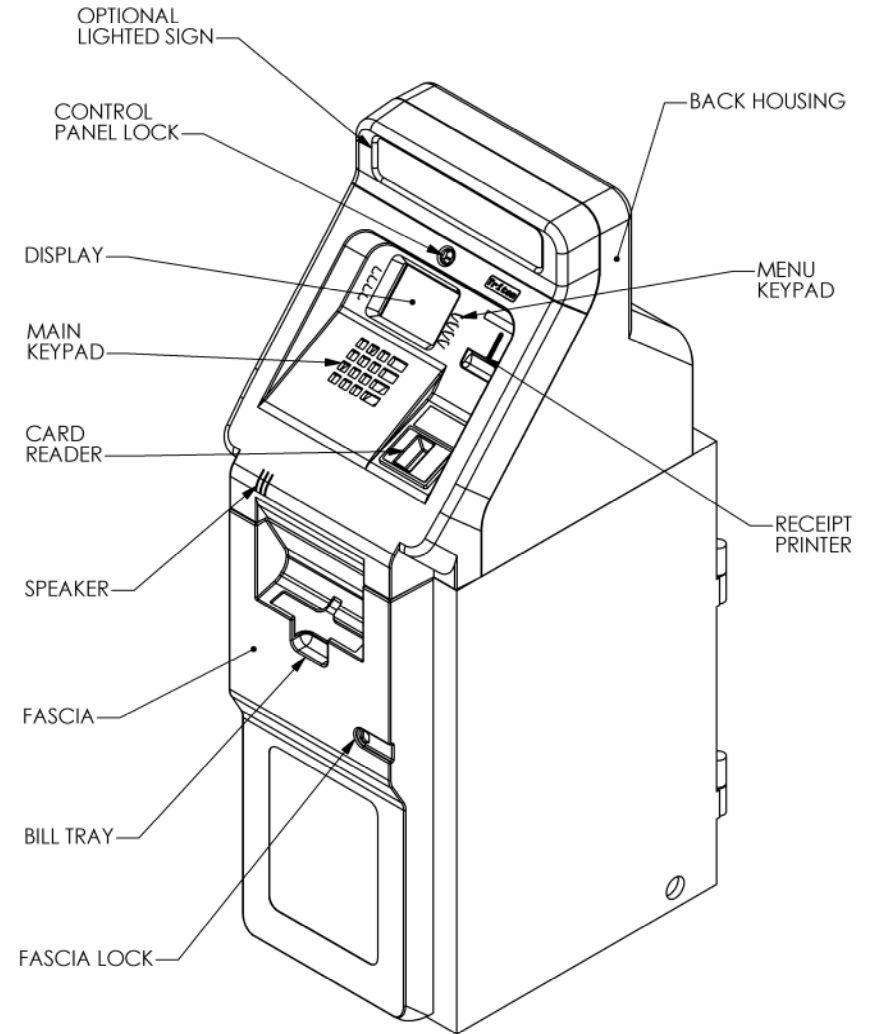

# TRITON MODEL 9621 REDUCED HEIGHT REAR ACCESS CASH DISPENSER

A DOVER INDUSTRIES COMPANY

522 EAST RAILROAD STREET  
LONG BEACH, MS 39560  
PHONE: (228) 868-1317  
FAX: (228) 868-0437

PN: 07600-00003  
REV A  
SHEET 1 OF 3  
1/3/01

# TRITON MODEL 9621 REDUCED HEIGHT REAR ACCESS CASH DISPENSER

522 EAST RAILROAD STREET  
LONG BEACH, MS 39560  
PHONE: (228) 868-1317  
FAX: (228) 868-0437

PN: 07600-00003  
REV A  
SHEET 2 OF 3  
1/8/01

TRITON MODEL 9621 REDUCED HEIGHT REAR ACCESS CASH DISPENSER WITH OPTIONAL HIGHTOPPER SIGN

A DOVER INDUSTRIES COMPANY

522 EAST RAILROAD STREET  
 LONG BEACH, MS 39560  
 PHONE: (228) 868-1317  
 FAX: (228) 868-0437