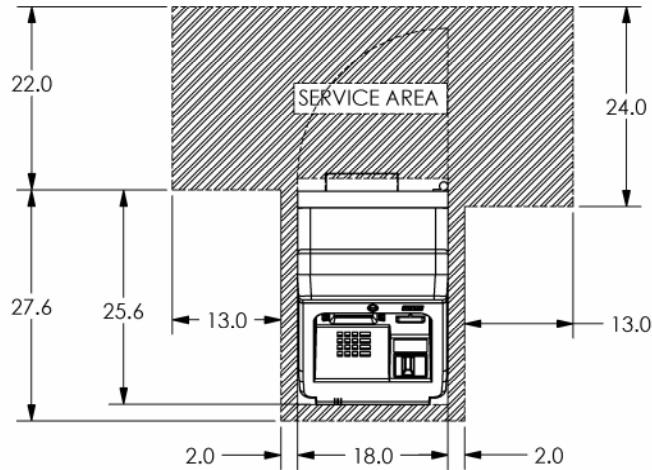

# TRITON MODEL 9621 REDUCED HEIGHT REAR ACCESS CASH DISPENSER

522 EAST RAILROAD STREET  
LONG BEACH, MS 39560  
PHONE: (228) 868-1317  
FAX: (228) 868-0437

PN: 07600-00003  
REV A  
SHEET 2 OF 3  
1/8/01