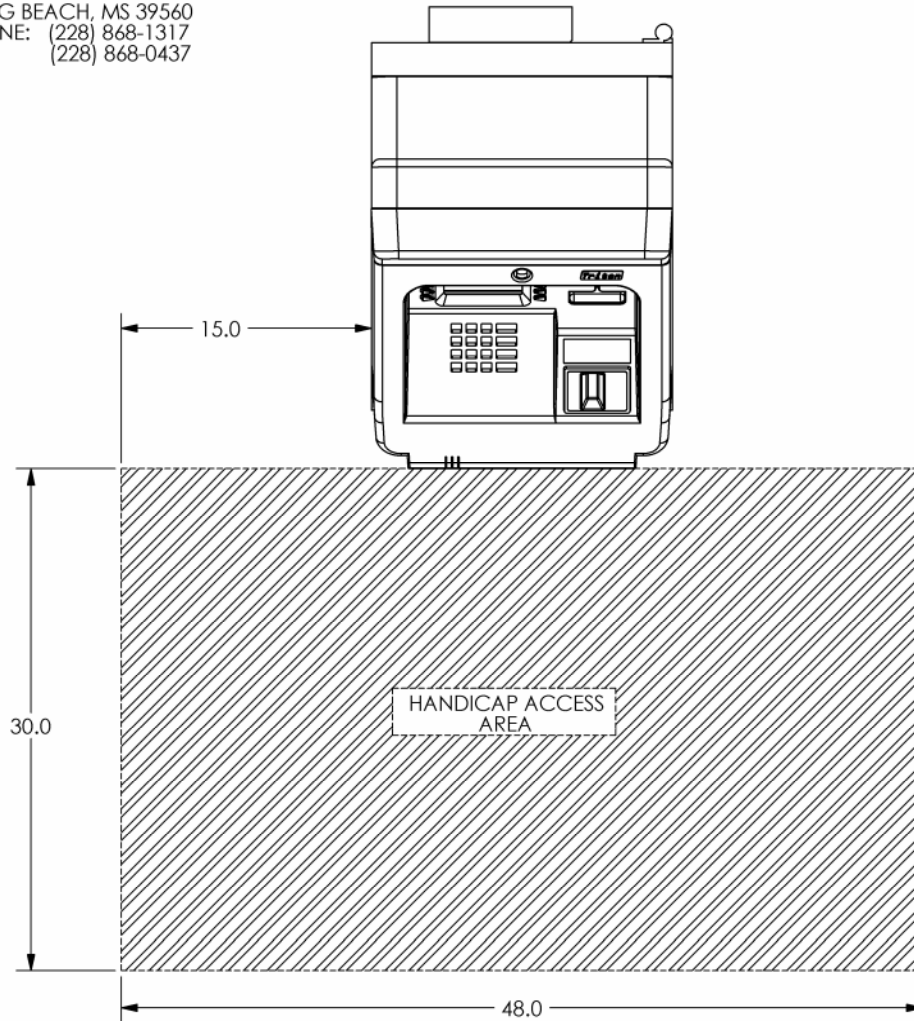

# TRITON MODEL 9621 REDUCED HEIGHT REAR ACCESS CASH DISPENSER

A DOVER INDUSTRIES COMPANY

522 EAST RAILROAD STREET  
LONG BEACH, MS 39560  
PHONE: (228) 868-1317  
FAX: (228) 868-0437

PN: 07600-00003  
REV A  
SHEET 1 OF 3  
1/3/01

# TRITON MODEL 9621 REDUCED HEIGHT REAR ACCESS CASH DISPENSER

522 EAST RAILROAD STREET  
LONG BEACH, MS 39560  
PHONE: (228) 868-1317  
FAX: (228) 868-0437

PN: 07600-00003  
REV A  
SHEET 2 OF 3  
1/8/01

PN: 07600-00003  
 REV A  
 SHEET 3 OF 3  
 1/8/01