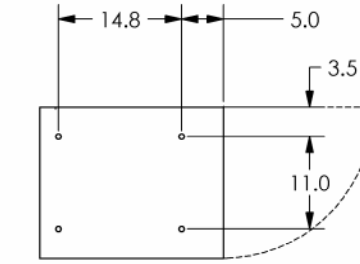

# TRITON MODEL 9621 REDUCED HEIGHT REAR ACCESS CASH DISPENSER

522 EAST RAILROAD STREET  
LONG BEACH, MS 39560  
PHONE: (228) 868-1317  
FAX: (228) 868-0437

PN: 07600-00003  
REV A  
SHEET 2 OF 3  
1/8/01