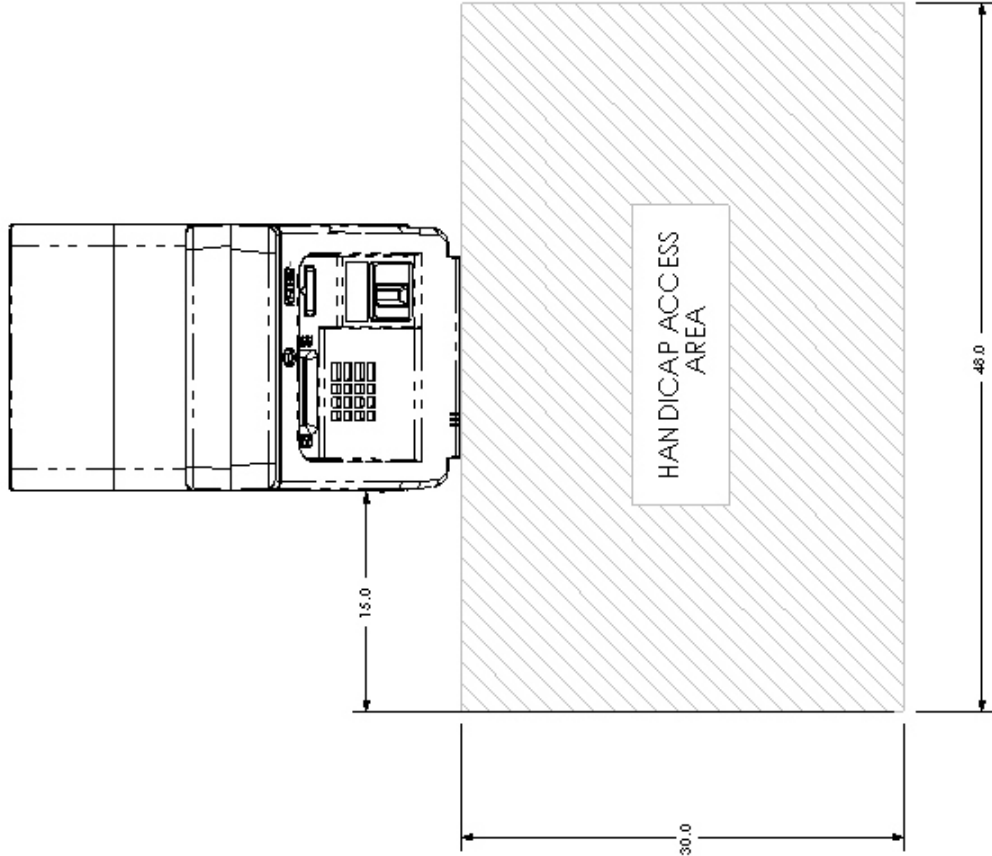

A DOVER INDUSTRIES COMPANY

TRITON SYSTEMS, INC.
522 EAST RAILROAD STREET
LONG BEACH, MS 39560
PHONE: 228-868-1317
FAX: 228-868-0437

TRITON MODEL 9640 FRONT ACCESS CASH DISPENSER

PN: 07600-00007
REV. A
SHEET 2 OF 3
1/30/01