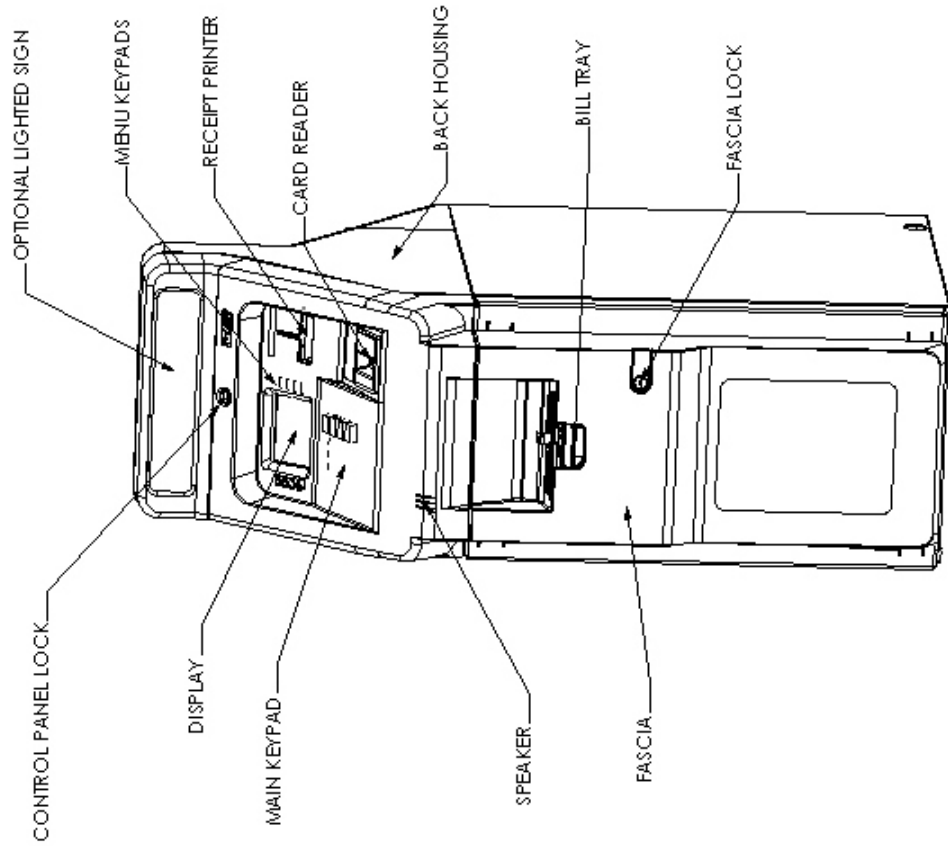

A DOVER INDUSTRIES COMPANY

TRITON SYSTEMS, INC.
522 EAST RAILROAD STREET
LONG BEACH, MS 39560
PHONE: 228-868-1317
FAX: 228-868-0437

TRITON MODEL 9640 FRONT ACCESS CASH DISPENSER

PN: 07600-00007
REV. A
SHEET 2 OF 3
1/30/01