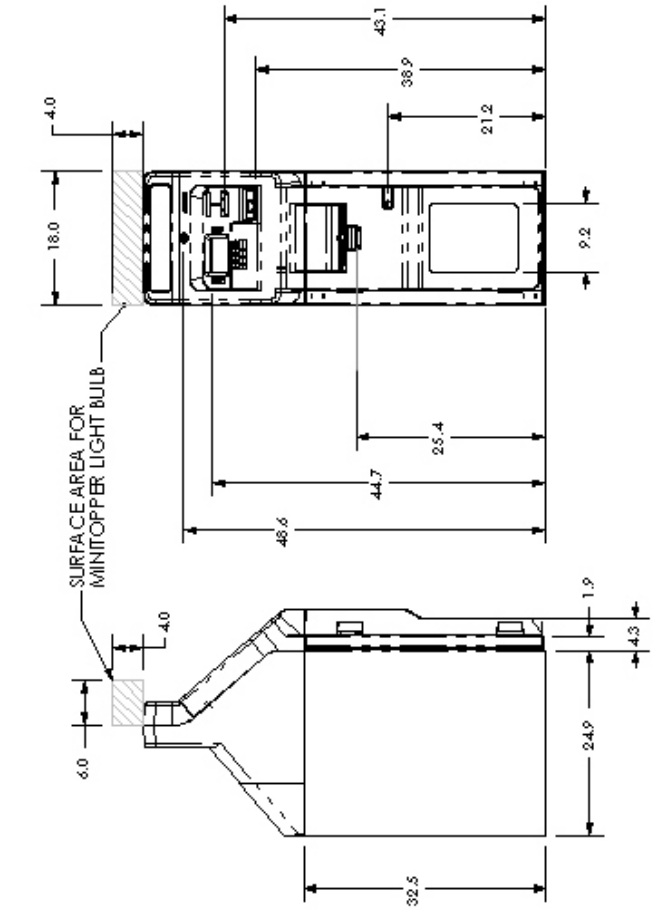

**A DOVER INDUSTRIES COMPANY**

TRITON SYSTEMS, INC.  
 522 EAST RAILROAD STREET  
 LONG BEACH, MS 39560  
 PHONE: 228-868-1317  
 FAX: 228-868-0437

TRITON MODEL 9640 FRONT ACCESS CASH DISPENSER

SECTION EE  
 ANCHOR DRILL TEMPLATE