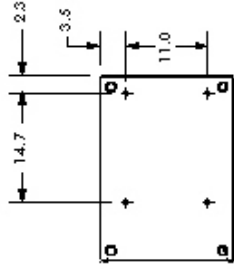

A DOVER INDUSTRIES COMPANY

TRITON SYSTEMS, INC.
522 EAST RAILROAD STREET
LONG BEACH, MS 39560
PHONE: 228-868-1317
FAX: 228-868-0437

TRITON MODEL 9640 FRONT ACCESS CASH DISPENSER

SECTION EE
ANCHOR DRILL TEMPLATE