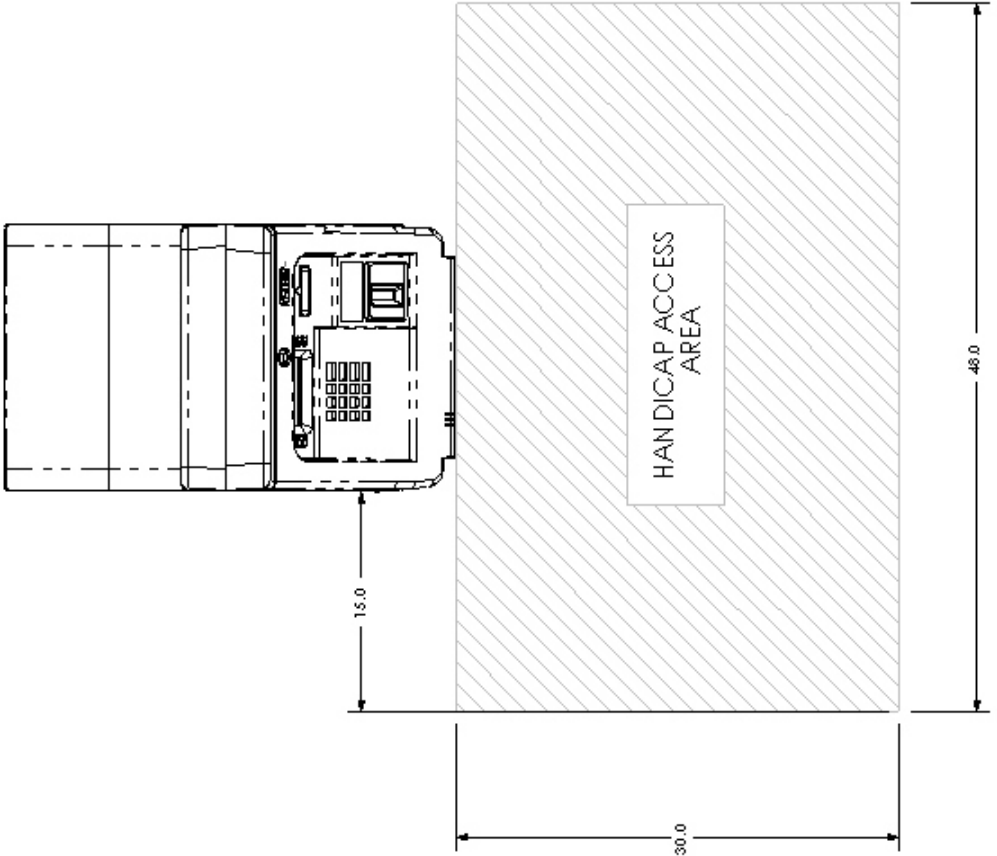

A DOVER INDUSTRIES COMPANY

TRITON SYSTEMS, INC.
522 EAST RAILROAD STREET
LONG BEACH, MS 39560
PHONE: 228-868-1317
FAX: 228-868-0437

TRITON MODEL 9640 FRONT ACCESS CASH DISPENSER

PN: 07600-00007
REV. A
SHEET 2 OF 3
1/30/01