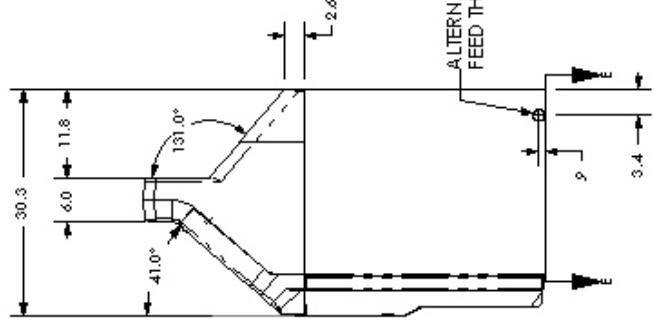

PN: 07600-00007
 REV. A
 SHEET 1 OF 3
 1/30/01

A DOVER INDUSTRIES COMPANY

TRITON SYSTEMS, INC.
522 EAST RAILROAD STREET
LONG BEACH, MS 39560
PHONE: 228-868-1317
FAX: 228-868-0437

TRITON MODEL 9640 FRONT ACCESS CASH DISPENSER