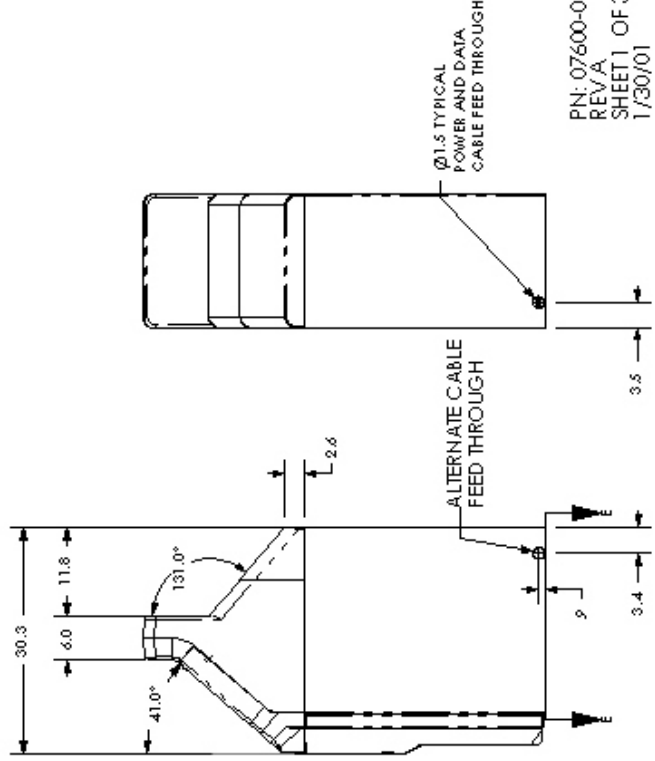

**A DOVER INDUSTRIES COMPANY**

TRITON SYSTEMS, INC.  
 522 EAST RAILROAD STREET  
 LONG BEACH, MS 39560  
 PHONE: 228-868-1317  
 FAX: 228-868-0437

TRITON MODEL 9640 FRONT ACCESS CASH DISPENSER

SECTION EE  
 ANCHOR DRILL TEMPLATE