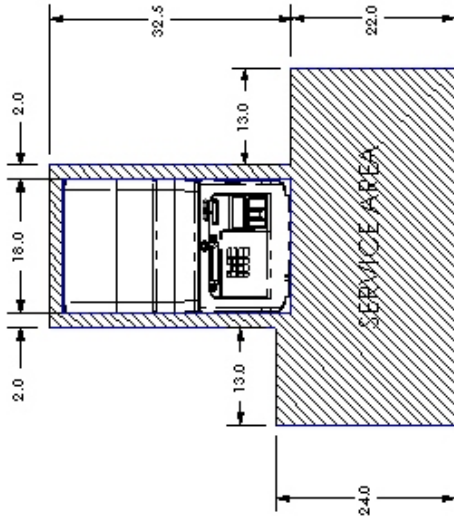

**A DOVER INDUSTRIES COMPANY**

TRITON SYSTEMS, INC.  
 522 EAST RAILROAD STREET  
 LONG BEACH, MS 39560  
 PHONE: 228-868-1317  
 FAX: 228-868-0437

TRITON MODEL 9640 FRONT ACCESS CASH DISPENSER

SECTION EE  
 ANCHOR DRILL TEMPLATE