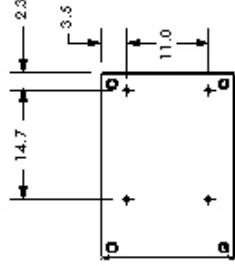

A DOVER INDUSTRIES COMPANY

TRITON SYSTEMS, INC.
522 EAST RAILROAD STREET
LONG BEACH, MS 39560
PHONE: 228-868-1317
FAX: 228-868-0437

TRITON MODEL 9640 FRONT ACCESS CASH DISPENSER

SECTION EE
ANCHOR DRILL TEMPLATE