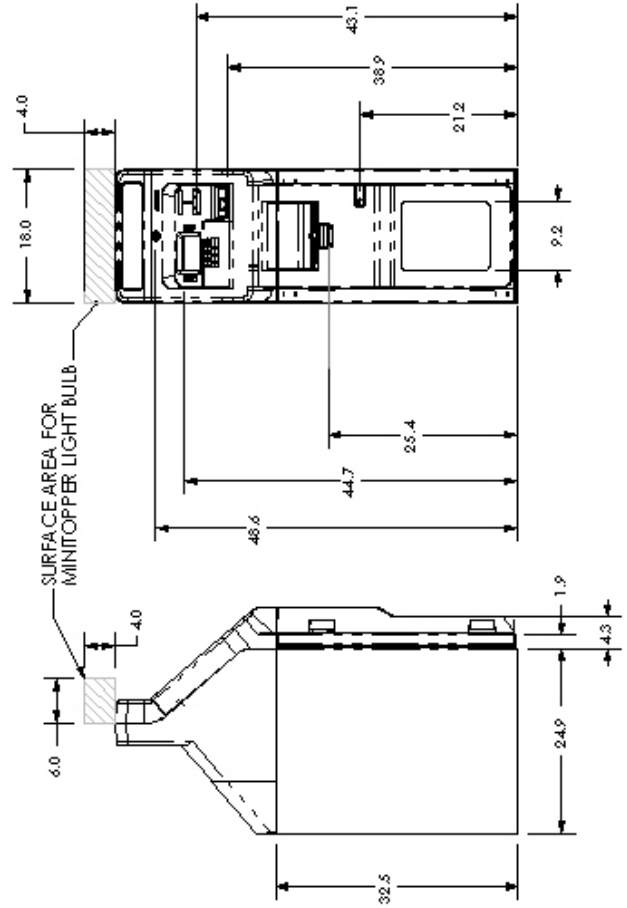

A DOVER INDUSTRIES COMPANY

TRITON SYSTEMS, INC.
 522 EAST RAILROAD STREET
 LONG BEACH, MS 39560
 PHONE: 228-868-1317
 FAX: 228-868-0437

TRITON MODEL 9640 FRONT ACCESS CASH DISPENSER

SECTION EE
 ANCHOR DRILL TEMPLATE