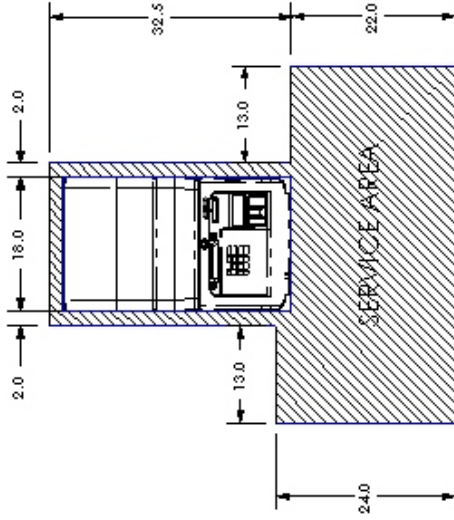

A DOVER INDUSTRIES COMPANY

TRITON SYSTEMS, INC.
 522 EAST RAILROAD STREET
 LONG BEACH, MS 39560
 PHONE: 228-868-1317
 FAX: 228-868-0437

TRITON MODEL 9640 FRONT ACCESS CASH DISPENSER

SECTION EE
 ANCHOR DRILL TEMPLATE