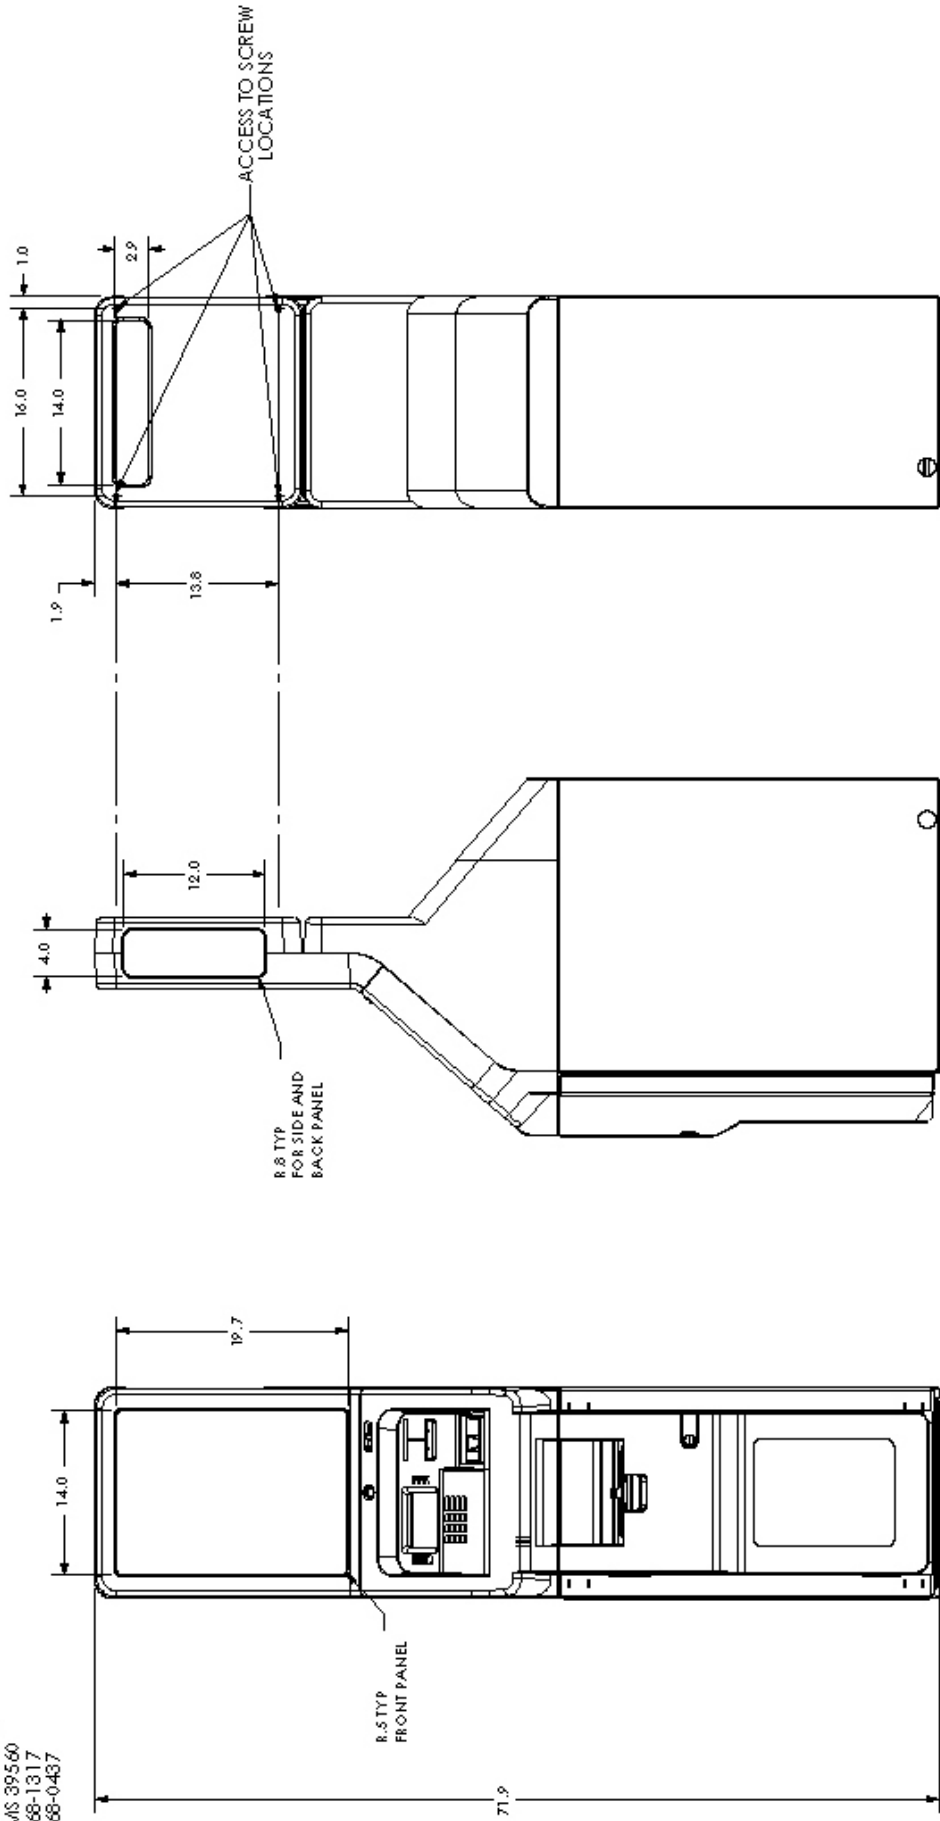

A DOVER INDUSTRIES COMPANY

TRITON SYSTEMS, INC.
522 EAST RAILROAD STREET
LONG BEACH, MS 39560
PHONE: 228-868-1317
FAX: 228-868-0437

PN: 07600-00007
REV/A
SHEET 3 OF 3
1/30/01