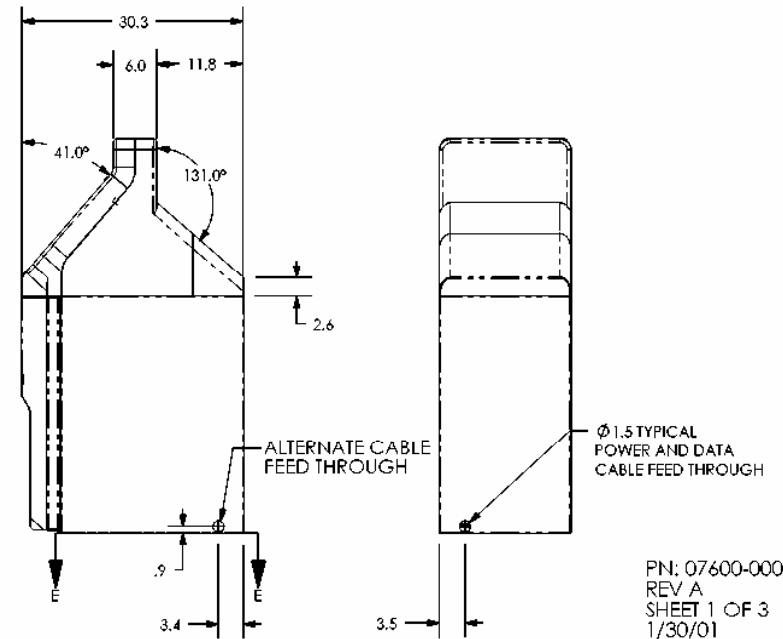

A **DOVER** INDUSTRIES COMPANY

TRITON SYSTEMS, INC.
 522 EAST RAILROAD STREET
 LONG BEACH, MS 39560
 PHONE: 228-868-1317
 FAX: 228-868-0437

TRITON MODEL 9640 FRONT ACCESS CASH DISPENSER

SECTION E-E
 ANCHOR DRILL TEMPLATE