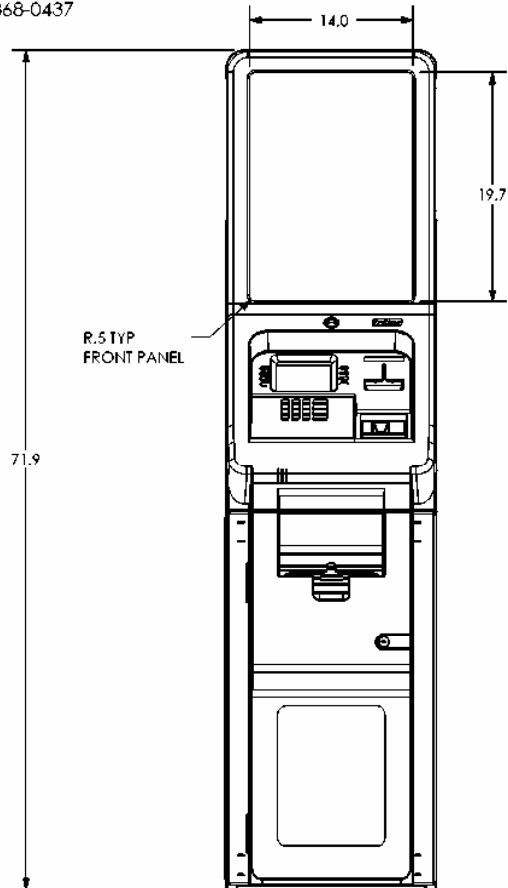

A **DOVER** INDUSTRIES COMPANY

TRITON SYSTEMS, INC.
522 EAST RAILROAD STREET
LONG BEACH, MS 39560
PHONE: 228-868-1317
FAX: 228-868-0437

PN: 07600-00007
REV A
SHEET 3 OF 3
1/30/01