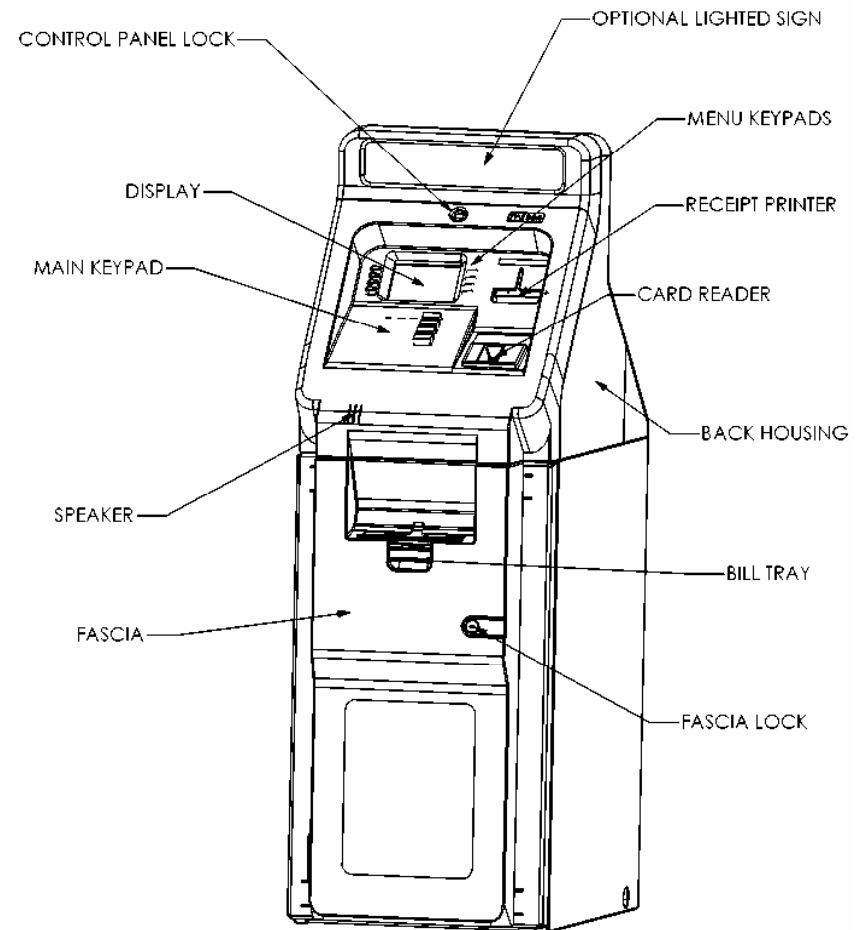

TRITON MODEL 9640 FRONT ACCESS CASH DISPENSER

A **DOVER** INDUSTRIES COMPANY

TRITON SYSTEMS, INC.
522 EAST RAILROAD STREET
LONG BEACH, MS 39560
PHONE: 228-868-1317
FAX: 228-868-0437

PN: 07600-00007
REV A
SHEET 2 OF 3
1/30/01

A **DOVER** INDUSTRIES COMPANY

TRITON SYSTEMS, INC.
 522 EAST RAILROAD STREET
 LONG BEACH, MS 39560
 PHONE: 228-868-1317
 FAX: 228-868-0437

TRITON MODEL 9640 FRONT ACCESS CASH DISPENSER

SECTION E-E
 ANCHOR DRILL TEMPLATE