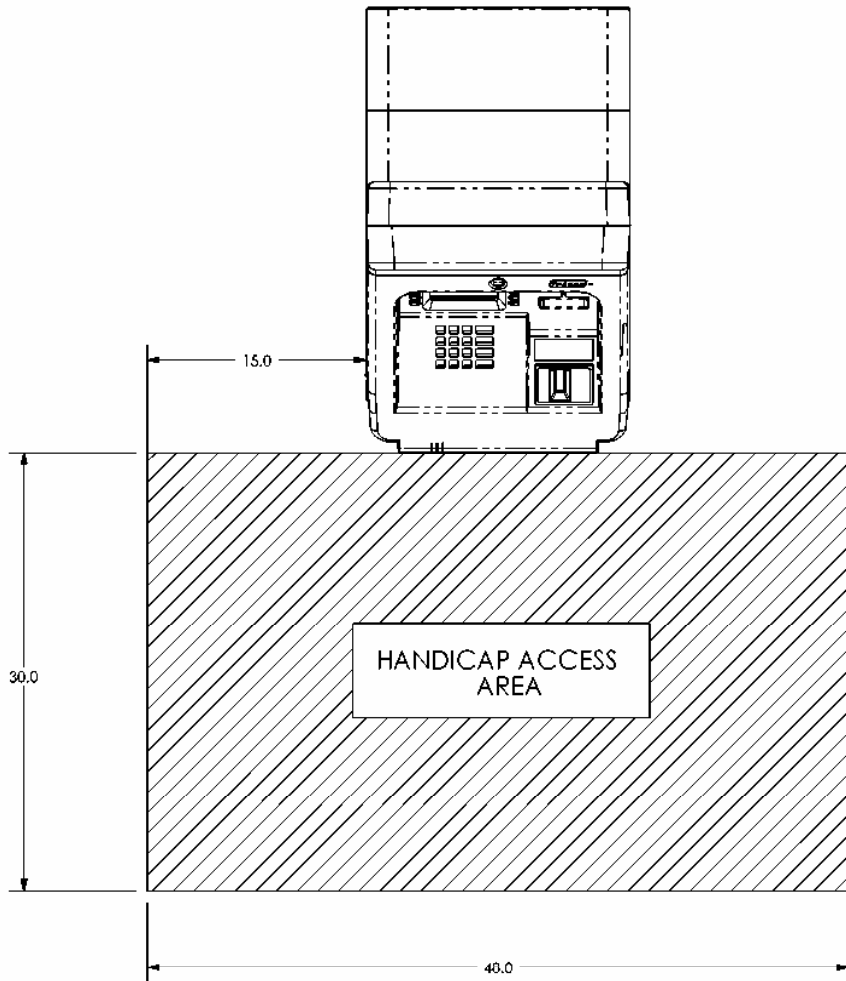

TRITON MODEL 9640 FRONT ACCESS CASH DISPENSER

A **DOVER** INDUSTRIES COMPANY

TRITON SYSTEMS, INC.
522 EAST RAILROAD STREET
LONG BEACH, MS 39560
PHONE: 228-868-1317
FAX: 228-868-0437

PN: 07600-00007
REV A
SHEET 2 OF 3
1/30/01