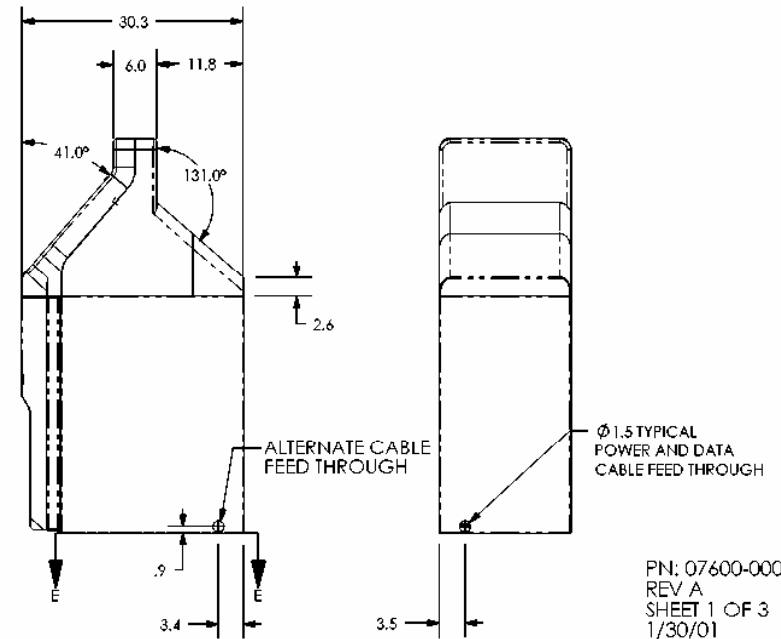

A **DOVER** INDUSTRIES COMPANY

TRITON SYSTEMS, INC.
 522 EAST RAILROAD STREET
 LONG BEACH, MS 39560
 PHONE: 228-868-1317
 FAX: 228-868-0437

TRITON MODEL 9640 FRONT ACCESS CASH DISPENSER

SECTION E-E
 ANCHOR DRILL TEMPLATE