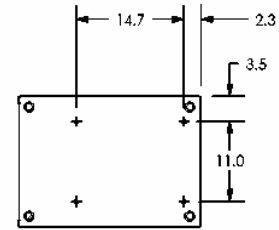

A **DOVER** INDUSTRIES COMPANY

TRITON SYSTEMS, INC.
 522 EAST RAILROAD STREET
 LONG BEACH, MS 39560
 PHONE: 228-868-1317
 FAX: 228-868-0437

TRITON MODEL 9640 FRONT ACCESS CASH DISPENSER

SECTION E-E
 ANCHOR DRILL TEMPLATE