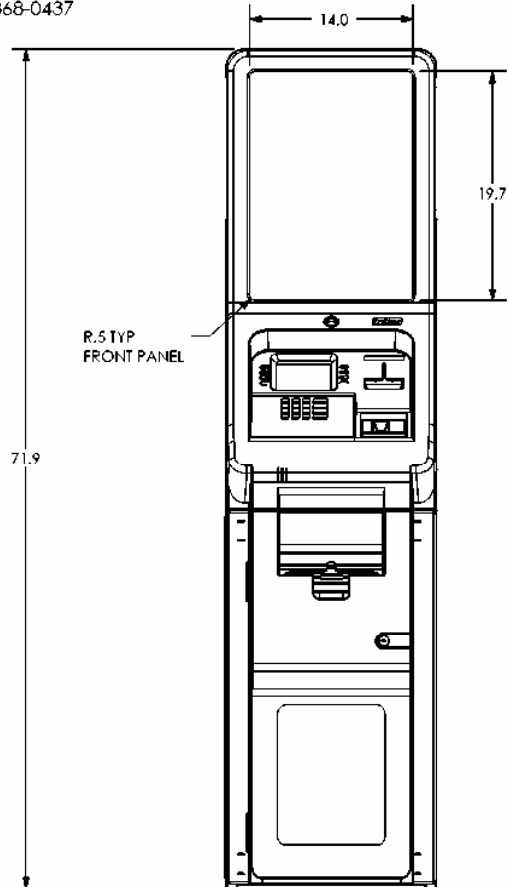

A **DOVER** INDUSTRIES COMPANY

TRITON SYSTEMS, INC.
522 EAST RAILROAD STREET
LONG BEACH, MS 39560
PHONE: 228-868-1317
FAX: 228-868-0437

PN: 07600-00007
REV A
SHEET 3 OF 3
1/30/01