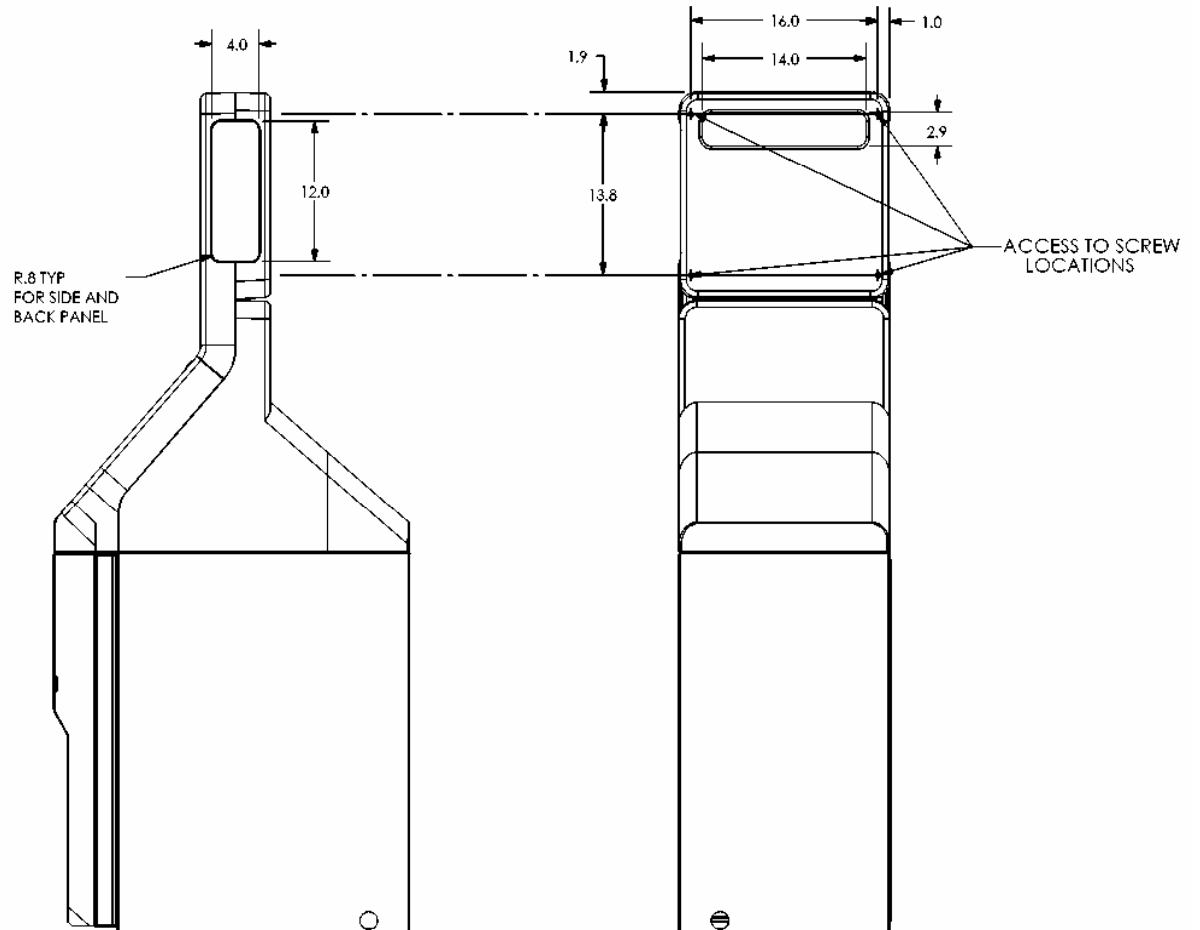

PN: 07600-00007
 REV A
 SHEET 1 OF 3
 1/30/01

A **DOVER** INDUSTRIES COMPANY

TRITON SYSTEMS, INC.
522 EAST RAILROAD STREET
LONG BEACH, MS 39560
PHONE: 228-868-1317
FAX: 228-868-0437

PN: 07600-00007
REV A
SHEET 3 OF 3
1/30/01