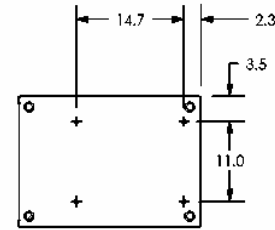

A **DOVER** INDUSTRIES COMPANY

TRITON SYSTEMS, INC.
 522 EAST RAILROAD STREET
 LONG BEACH, MS 39560
 PHONE: 228-868-1317
 FAX: 228-868-0437

TRITON MODEL 9640 FRONT ACCESS CASH DISPENSER

SECTION E-E
 ANCHOR DRILL TEMPLATE