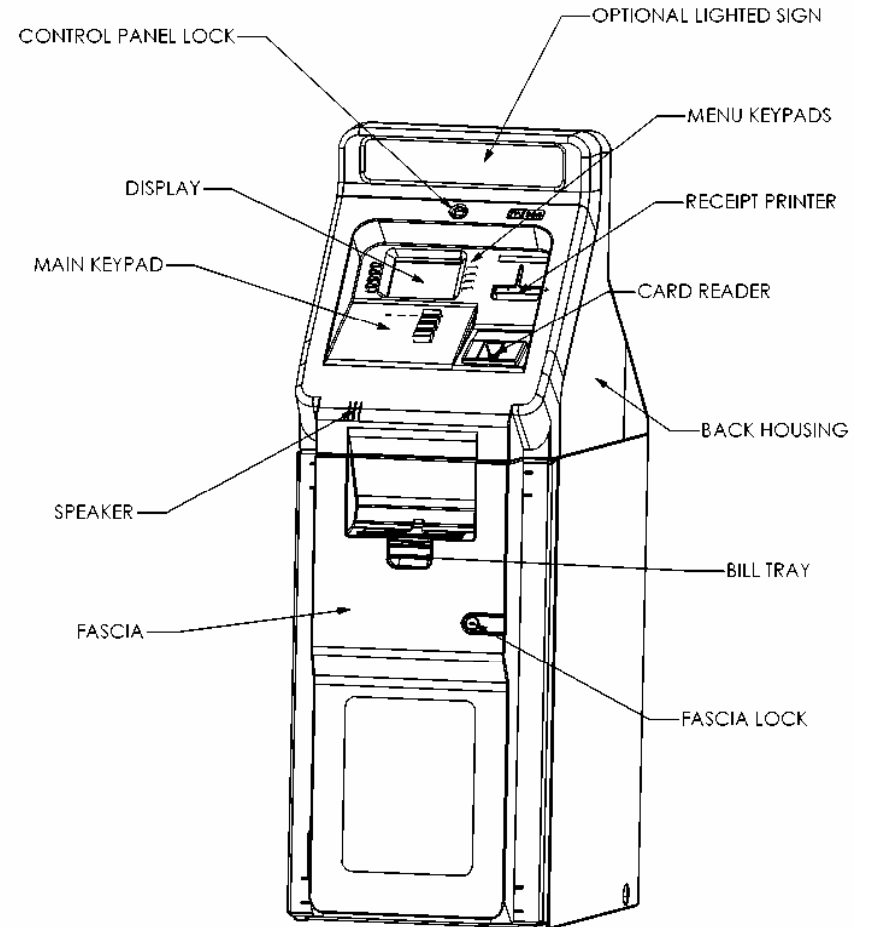

TRITON MODEL 9640 FRONT ACCESS CASH DISPENSER

A **DOVER** INDUSTRIES COMPANY

TRITON SYSTEMS, INC.
522 EAST RAILROAD STREET
LONG BEACH, MS 39560
PHONE: 228-868-1317
FAX: 228-868-0437

PN: 07600-00007
REV A
SHEET 2 OF 3
1/30/01

A **DOVER** INDUSTRIES COMPANY

TRITON SYSTEMS, INC.
 522 EAST RAILROAD STREET
 LONG BEACH, MS 39560
 PHONE: 228-868-1317
 FAX: 228-868-0437

TRITON MODEL 9640 FRONT ACCESS CASH DISPENSER

SECTION E-E
 ANCHOR DRILL TEMPLATE