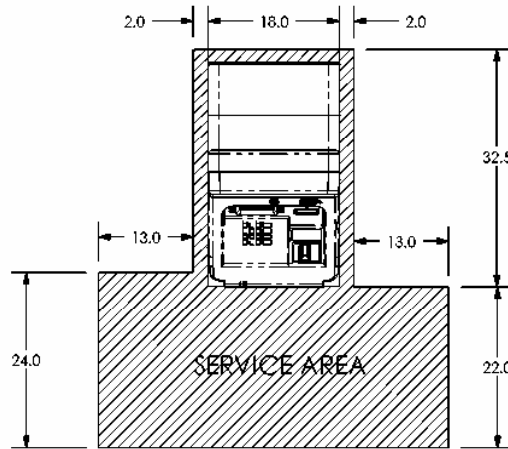

A **DOVER** INDUSTRIES COMPANY

TRITON SYSTEMS, INC.
 522 EAST RAILROAD STREET
 LONG BEACH, MS 39560
 PHONE: 228-868-1317
 FAX: 228-868-0437

TRITON MODEL 9640 FRONT ACCESS CASH DISPENSER

SECTION E-E
 ANCHOR DRILL TEMPLATE