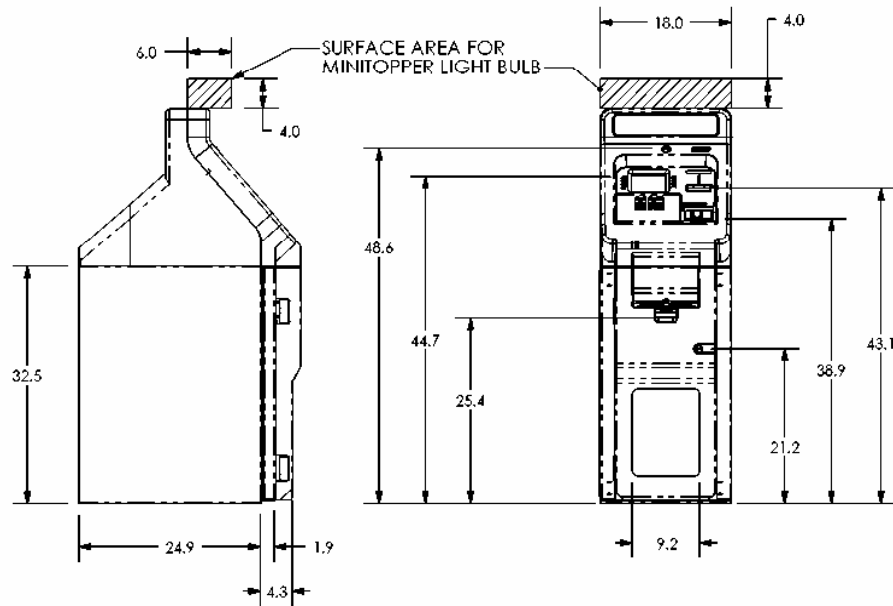

A **DOVER** INDUSTRIES COMPANY

TRITON SYSTEMS, INC.
 522 EAST RAILROAD STREET
 LONG BEACH, MS 39560
 PHONE: 228-868-1317
 FAX: 228-868-0437

TRITON MODEL 9640 FRONT ACCESS CASH DISPENSER

SECTION E-E
 ANCHOR DRILL TEMPLATE