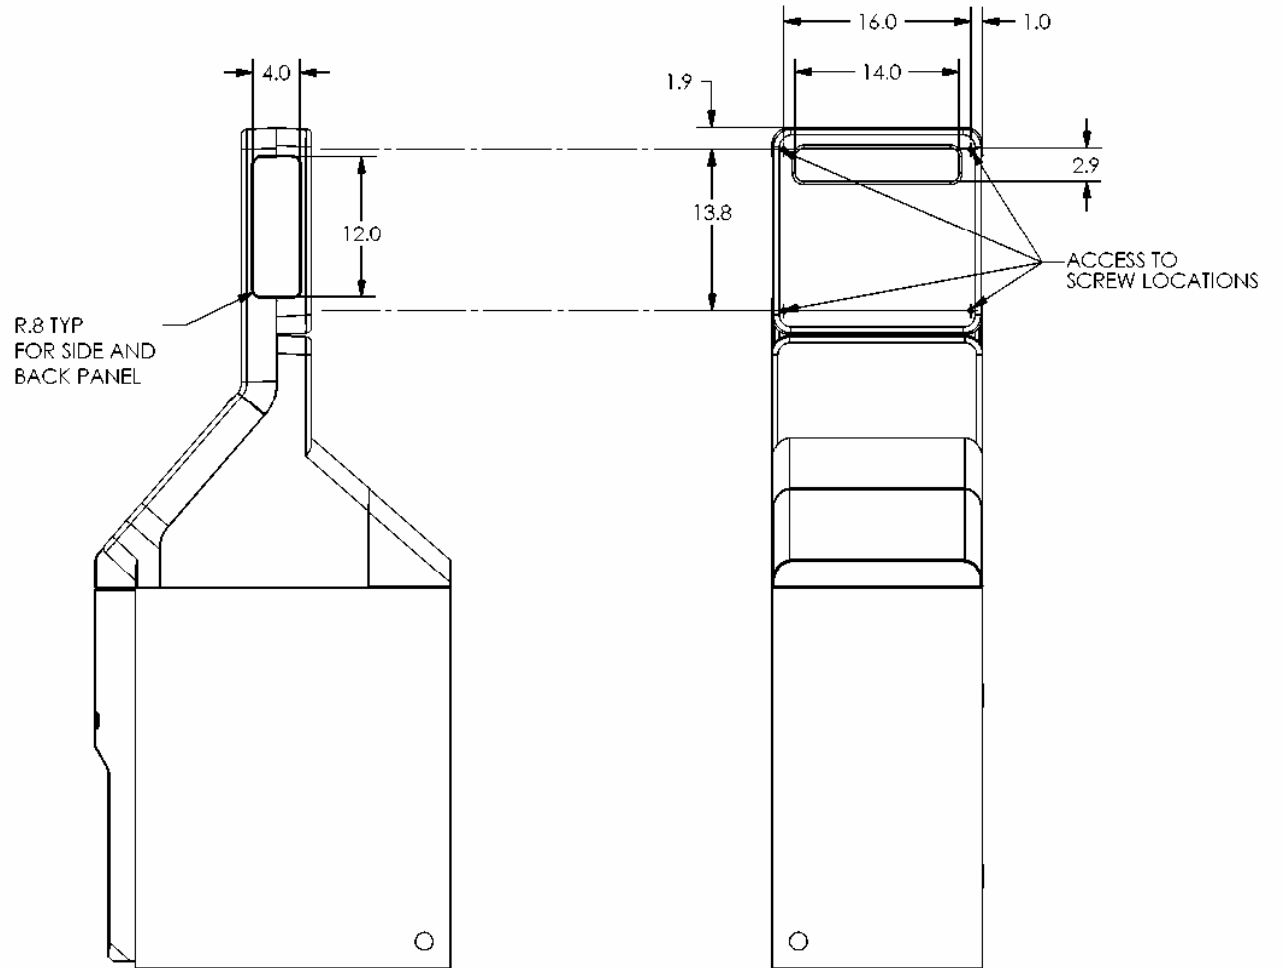

TRITON MODEL 9660 REDUCED HEIGHT WITH OPTIONAL HIGHTOPPER SIGN

A BOVER INDUSTRIES COMPANY

522 EAST RAILROAD STREET
LONG BEACH, MS 39560
PHONE: (228) 868-1317
FAX: (228) 868-0437

PN: 07600-00014
REV A
SHEET 3 OF 3
2/06/01