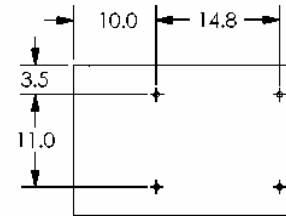

# TRITON MODEL 9660 REDUCED HEIGHT CASH DISPENSER

SECTION A-A  
ANCHOR HOLE PATTERN

PN: 07600-00014  
REV A  
SHEET 2 OF 3  
2/06/01