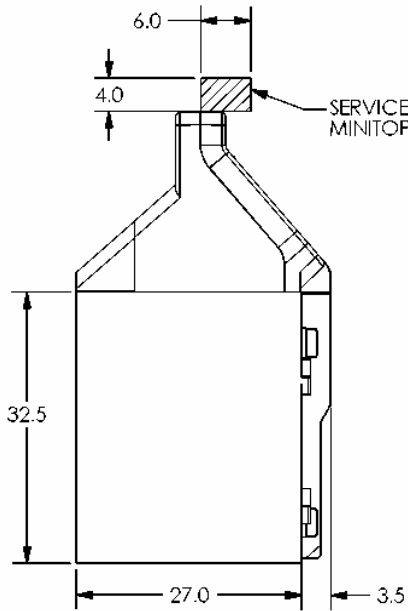

TRITON MODEL 9660 REDUCED HEIGHT CASH DISPENSER

A BOYER INDUSTRIES COMPANY

522 EAST RAILROAD STREET
LONG BEACH, MS 39560
PHONE: (228) 868-1317
FAX: (228) 868-0437

PN: 07600-00014
REV A
SHEET 1 OF 3
2/06/01

A BOVER INDUSTRIES COMPANY

522 EAST RAILROAD STREET
LONG BEACH, MS 39560
PHONE: (228) 868-1317
FAX: (228) 868-0437

TRITON MODEL 9660 REDUCED HEIGHT CASH DISPENSER

SECTION A-A
ANCHOR HOLE PATTERN

SERVICE AREA FOR
MINITOPPER LIGHT BULB