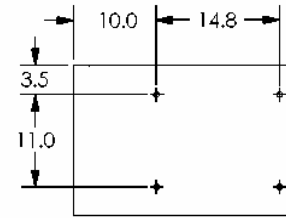

A BOVER INDUSTRIES COMPANY

522 EAST RAILROAD STREET
LONG BEACH, MS 39560
PHONE: (228) 868-1317
FAX: (228) 868-0437

TRITON MODEL 9660 REDUCED HEIGHT CASH DISPENSER

SECTION A-A
ANCHOR HOLE PATTERN