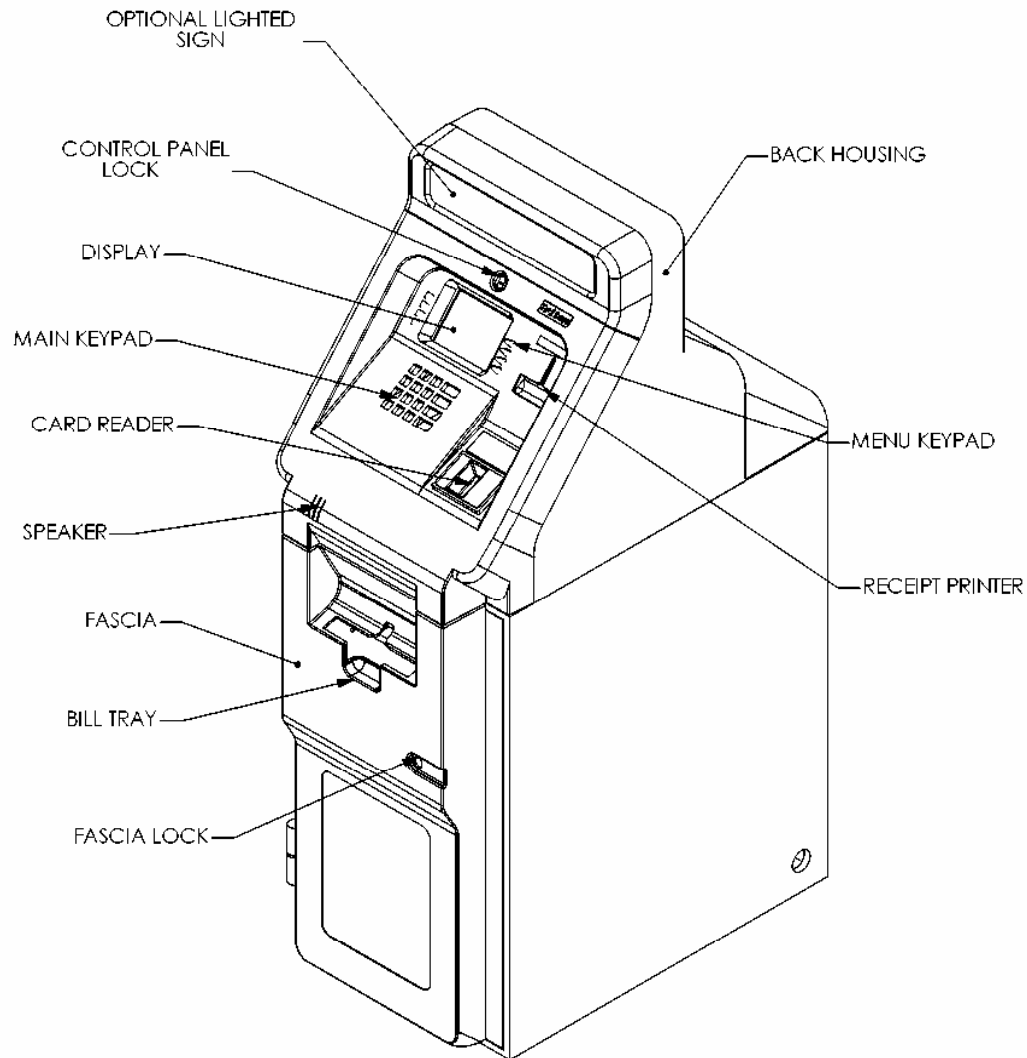

# TRITON MODEL 9660 REDUCED HEIGHT CASH DISPENSER

A BOYER INDUSTRIES COMPANY

522 EAST RAILROAD STREET  
LONG BEACH, MS 39560  
PHONE: (228) 868-1317  
FAX: (228) 868-0437

PN: 07600-00014  
REV A  
SHEET 1 OF 3  
2/06/01

# TRITON MODEL 9660 REDUCED HEIGHT CASH DISPENSER

SECTION A-A  
ANCHOR HOLE PATTERN

PN: 07600-00014  
REV A  
SHEET 2 OF 3  
2/06/01