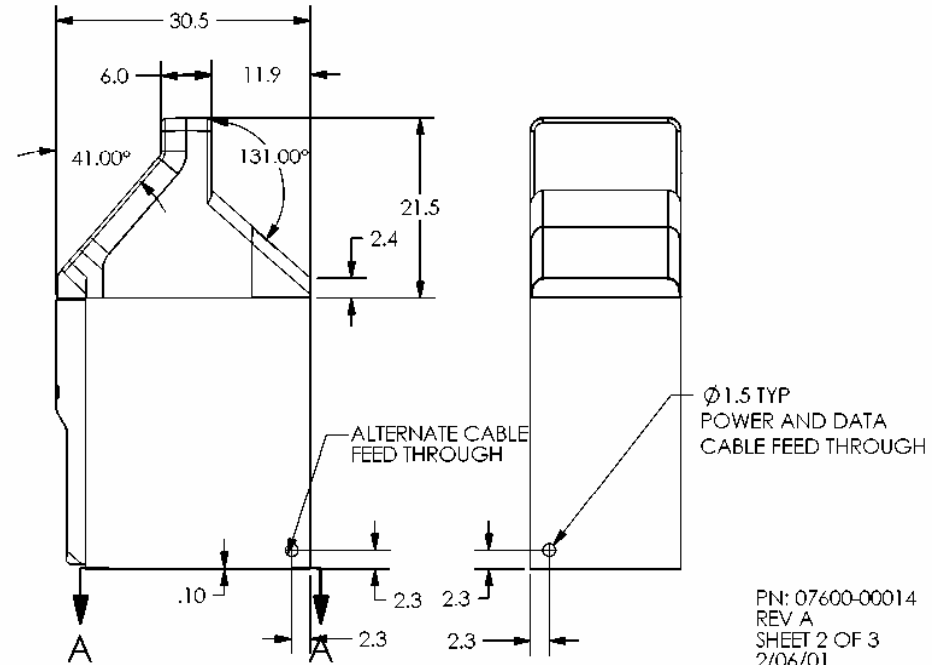

A BOVER INDUSTRIES COMPANY

522 EAST RAILROAD STREET
LONG BEACH, MS 39560
PHONE: (228) 868-1317
FAX: (228) 868-0437

TRITON MODEL 9660 REDUCED HEIGHT CASH DISPENSER

SECTION A-A
ANCHOR HOLE PATTERN

SERVICE AREA FOR
MINITOPPER LIGHT BULB