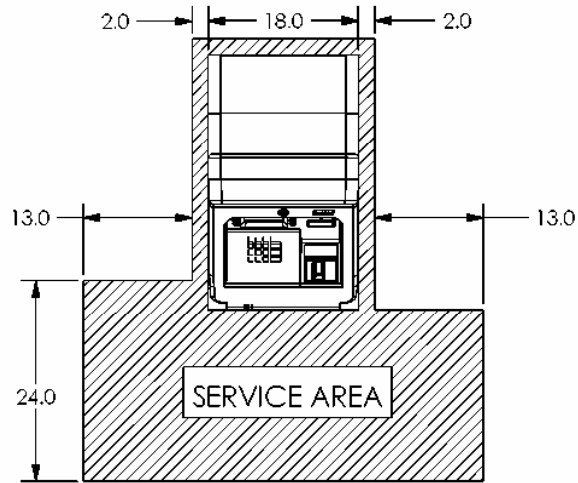

TRITON MODEL 9660 REDUCED HEIGHT CASH DISPENSER

A BOYER INDUSTRIES COMPANY

522 EAST RAILROAD STREET
LONG BEACH, MS 39560
PHONE: (228) 868-1317
FAX: (228) 868-0437

PN: 07600-00014
REV A
SHEET 1 OF 3
2/06/01

A BOVER INDUSTRIES COMPANY

522 EAST RAILROAD STREET
LONG BEACH, MS 39560
PHONE: (228) 868-1317
FAX: (228) 868-0437

TRITON MODEL 9660 REDUCED HEIGHT CASH DISPENSER

SECTION A-A
ANCHOR HOLE PATTERN

SERVICE AREA FOR
MINITOPPER LIGHT BULB