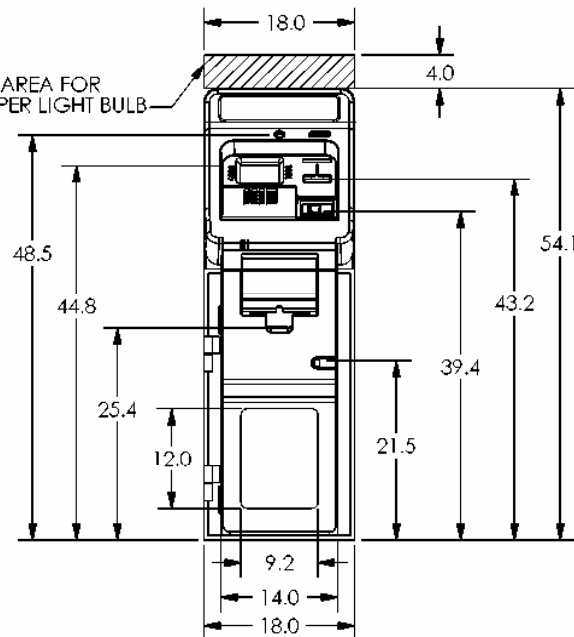

A BOVER INDUSTRIES COMPANY

522 EAST RAILROAD STREET
LONG BEACH, MS 39560
PHONE: (228) 868-1317
FAX: (228) 868-0437

TRITON MODEL 9660 REDUCED HEIGHT CASH DISPENSER

SECTION A-A
ANCHOR HOLE PATTERN

SERVICE AREA FOR
MINITOPPER LIGHT BULB