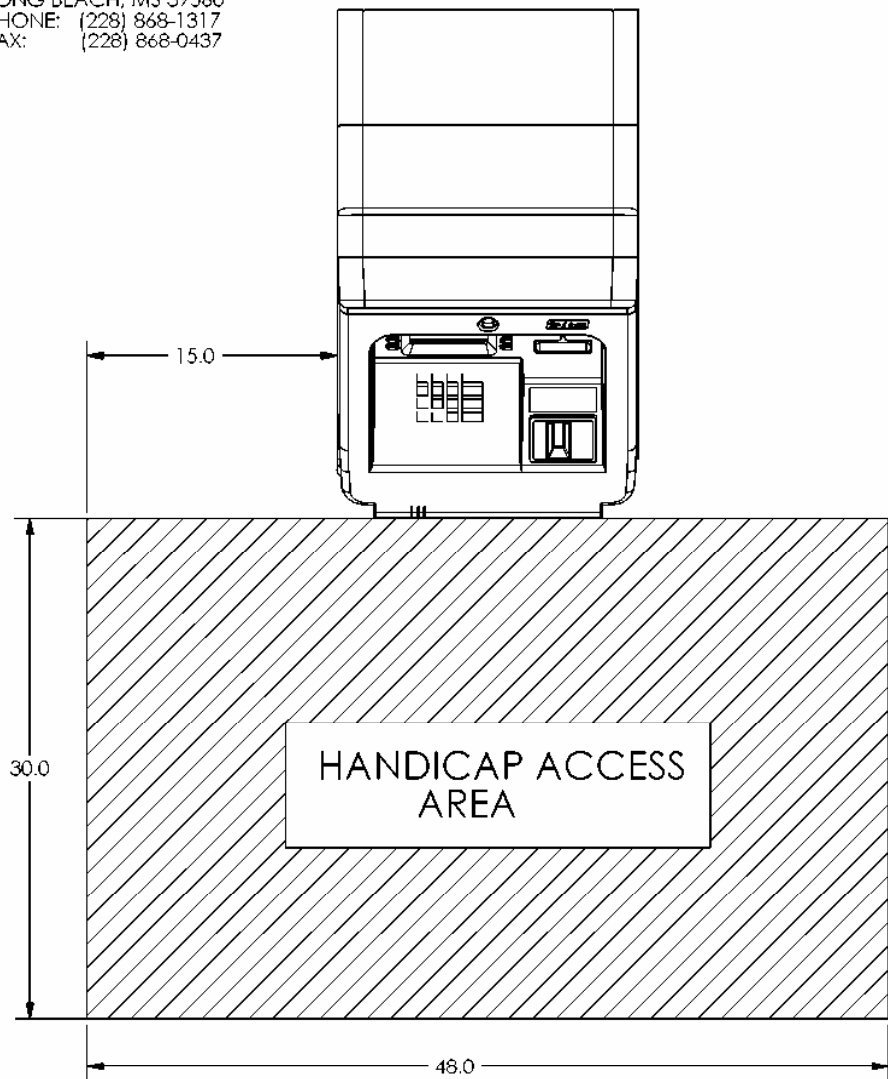

TRITON MODEL 9660 REDUCED HEIGHT CASH DISPENSER

A BOYER INDUSTRIES COMPANY

522 EAST RAILROAD STREET
LONG BEACH, MS 39560
PHONE: (228) 868-1317
FAX: (228) 868-0437

PN: 07600-00014
REV A
SHEET 1 OF 3
2/06/01

A BOVER INDUSTRIES COMPANY

522 EAST RAILROAD STREET
LONG BEACH, MS 39560
PHONE: (228) 868-1317
FAX: (228) 868-0437

TRITON MODEL 9660 REDUCED HEIGHT CASH DISPENSER

SECTION A-A
ANCHOR HOLE PATTERN

SERVICE AREA FOR
MINITOPPER LIGHT BULB