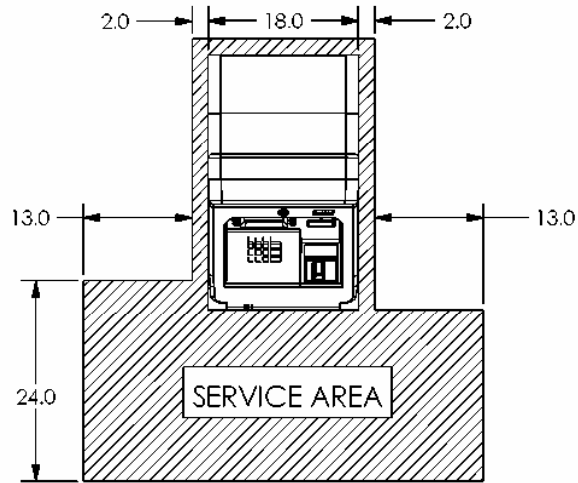

# TRITON MODEL 9660 REDUCED HEIGHT CASH DISPENSER

A BOYER INDUSTRIES COMPANY

522 EAST RAILROAD STREET  
LONG BEACH, MS 39560  
PHONE: (228) 868-1317  
FAX: (228) 868-0437

PN: 07600-00014  
REV A  
SHEET 1 OF 3  
2/06/01

# TRITON MODEL 9660 REDUCED HEIGHT CASH DISPENSER

SECTION A-A  
ANCHOR HOLE PATTERN

PN: 07600-00014  
REV A  
SHEET 2 OF 3  
2/06/01