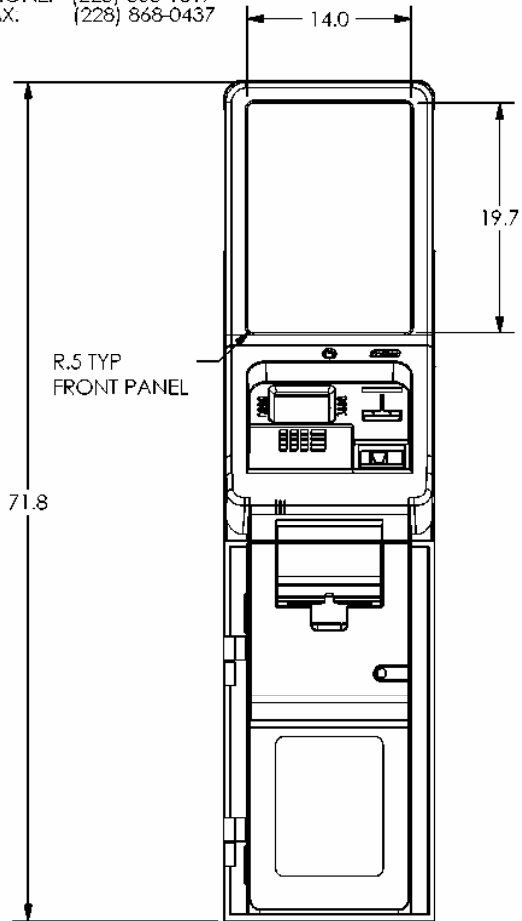

TRITON MODEL 9660 REDUCED HEIGHT WITH OPTIONAL HIGHTOPPER SIGN

A BOVER INDUSTRIES COMPANY

522 EAST RAILROAD STREET
LONG BEACH, MS 39560
PHONE: (228) 868-1317
FAX: (228) 868-0437

PN: 07600-00014
REV A
SHEET 3 OF 3
2/06/01