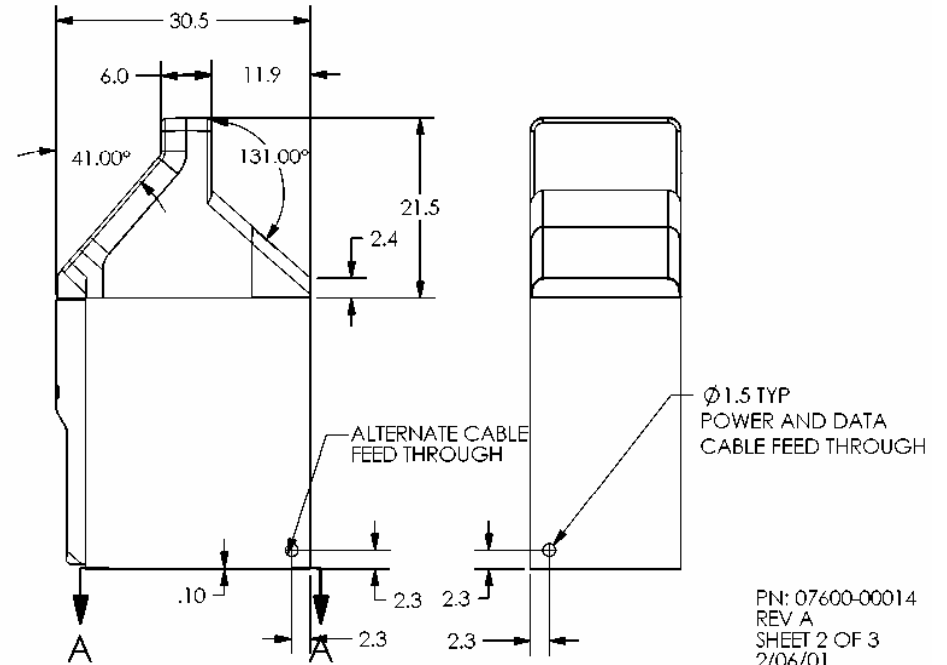

# TRITON MODEL 9660 REDUCED HEIGHT CASH DISPENSER

A BOYER INDUSTRIES COMPANY

522 EAST RAILROAD STREET  
LONG BEACH, MS 39560  
PHONE: (228) 868-1317  
FAX: (228) 868-0437

PN: 07600-00014  
REV A  
SHEET 1 OF 3  
2/06/01

# TRITON MODEL 9660 REDUCED HEIGHT CASH DISPENSER

SECTION A-A  
ANCHOR HOLE PATTERN

PN: 07600-00014  
REV A  
SHEET 2 OF 3  
2/06/01