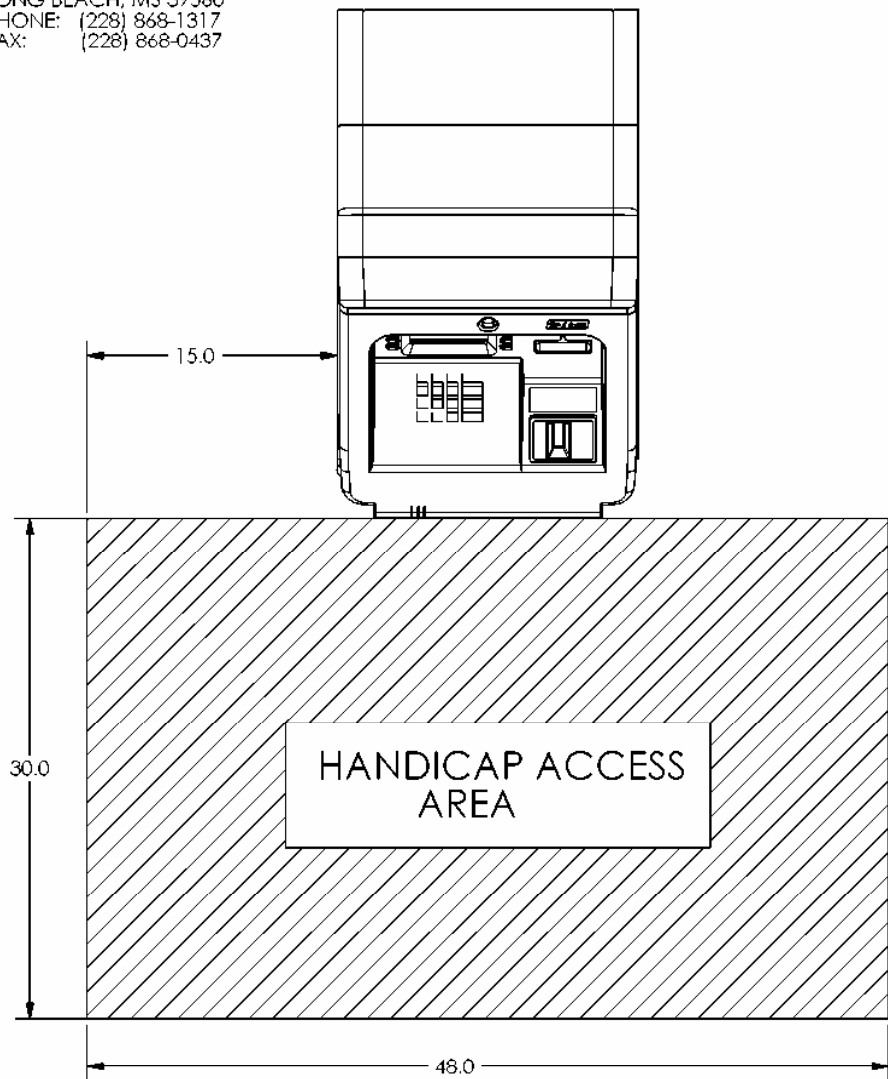

# TRITON MODEL 9660 REDUCED HEIGHT CASH DISPENSER

A BOYER INDUSTRIES COMPANY

522 EAST RAILROAD STREET  
LONG BEACH, MS 39560  
PHONE: (228) 868-1317  
FAX: (228) 868-0437

PN: 07600-00014  
REV A  
SHEET 1 OF 3  
2/06/01

# TRITON MODEL 9660 REDUCED HEIGHT CASH DISPENSER

SECTION A-A  
ANCHOR HOLE PATTERN

PN: 07600-00014  
REV A  
SHEET 2 OF 3  
2/06/01