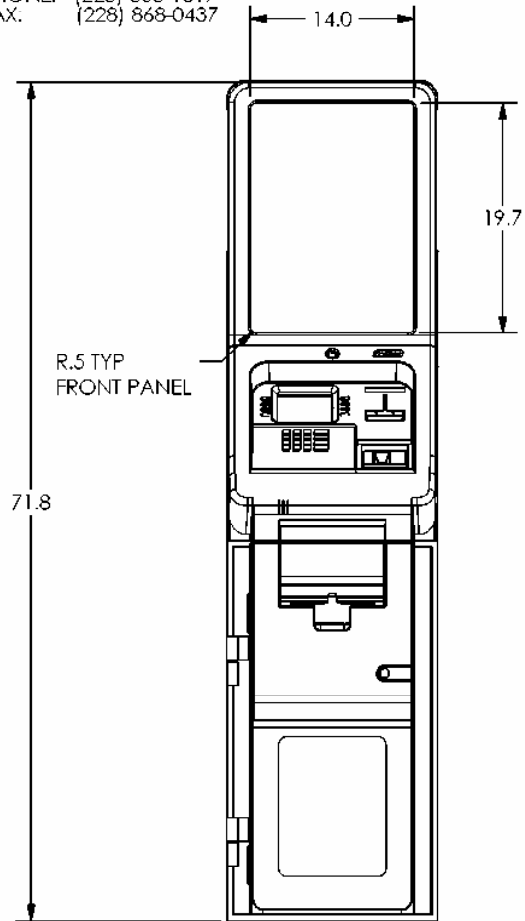

TRITON MODEL 9660 REDUCED HEIGHT WITH OPTIONAL HIGHTOPPER SIGN

A BOVER INDUSTRIES COMPANY

522 EAST RAILROAD STREET
LONG BEACH, MS 39560
PHONE: (228) 868-1317
FAX: (228) 868-0437

PN: 07600-00014
REV A
SHEET 3 OF 3
2/06/01