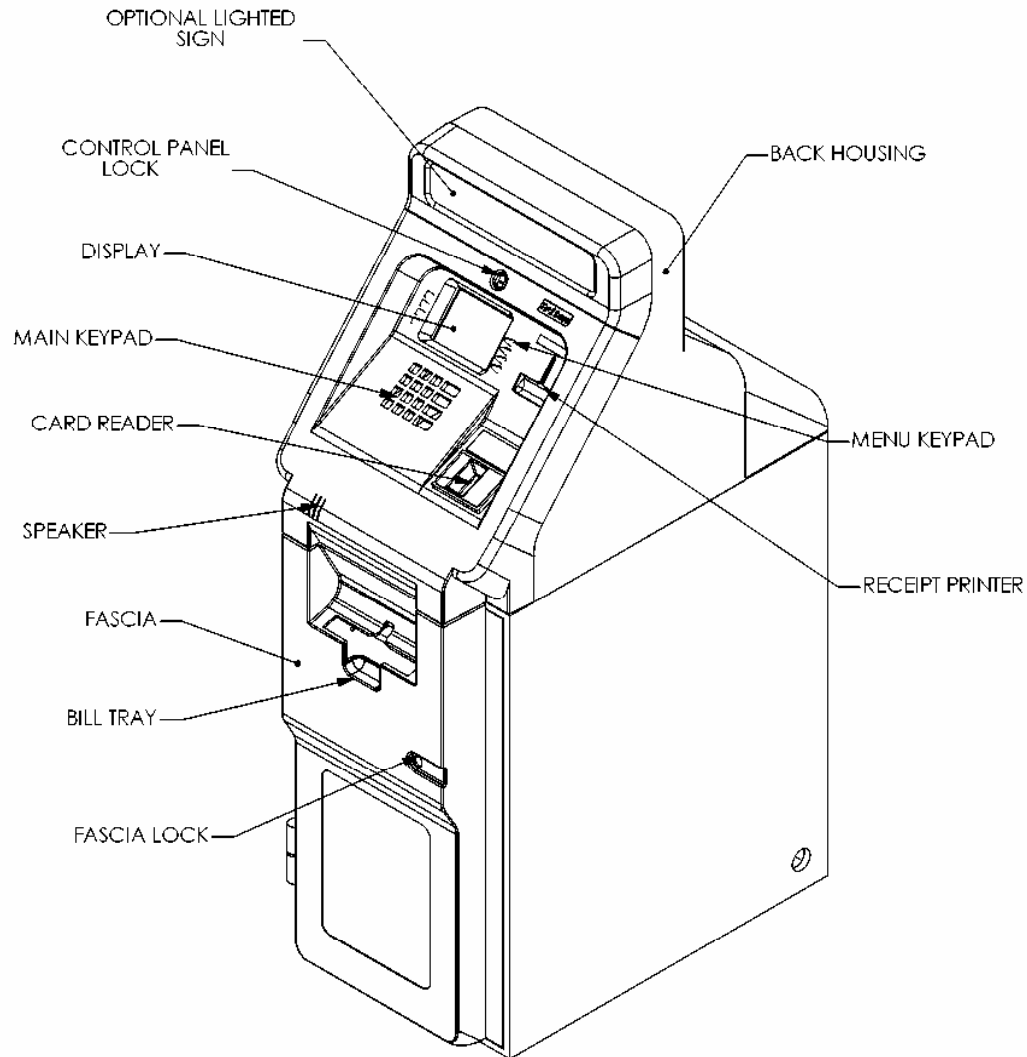

TRITON MODEL 9660 REDUCED HEIGHT CASH DISPENSER

A BOYER INDUSTRIES COMPANY

522 EAST RAILROAD STREET
LONG BEACH, MS 39560
PHONE: (228) 868-1317
FAX: (228) 868-0437

PN: 07600-00014
REV A
SHEET 1 OF 3
2/06/01

A BOVER INDUSTRIES COMPANY

522 EAST RAILROAD STREET
LONG BEACH, MS 39560
PHONE: (228) 868-1317
FAX: (228) 868-0437

TRITON MODEL 9660 REDUCED HEIGHT CASH DISPENSER

SECTION A-A
ANCHOR HOLE PATTERN

SERVICE AREA FOR
MINITOPPER LIGHT BULB