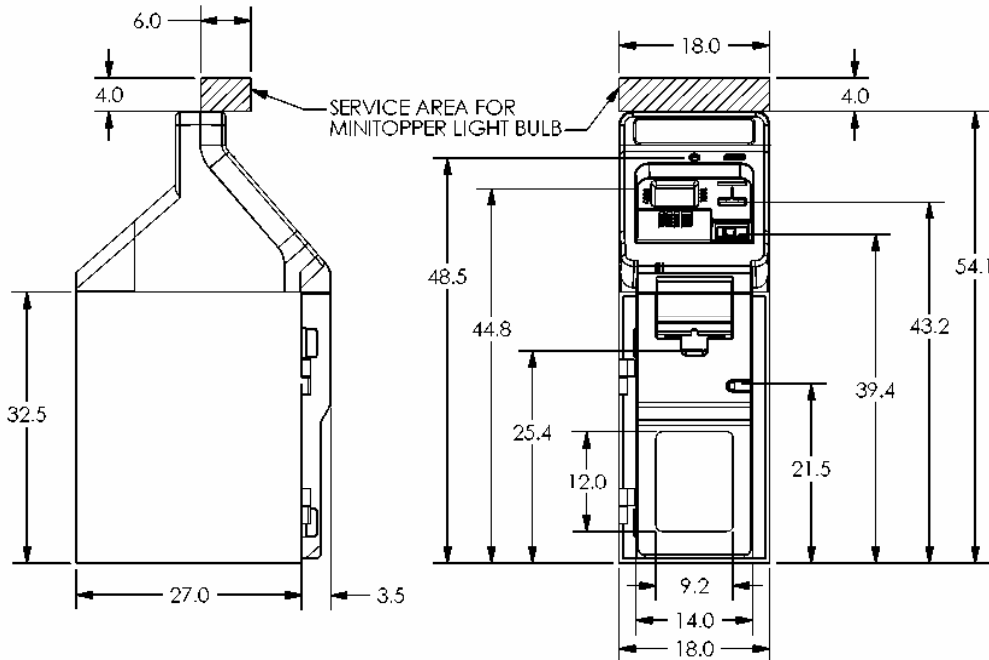

# TRITON MODEL 9660 REDUCED HEIGHT CASH DISPENSER

A BOYER INDUSTRIES COMPANY

522 EAST RAILROAD STREET  
LONG BEACH, MS 39560  
PHONE: (228) 868-1317  
FAX: (228) 868-0437

PN: 07600-00014  
REV A  
SHEET 1 OF 3  
2/06/01

# TRITON MODEL 9660 REDUCED HEIGHT CASH DISPENSER

SECTION A-A  
ANCHOR HOLE PATTERN

PN: 07600-00014  
REV A  
SHEET 2 OF 3  
2/06/01