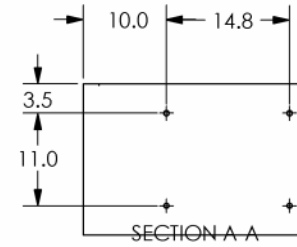

A DOVER INDUSTRIES COMPANY

522 EAST RAILROAD STREET
LONG BEACH, MS 39560
PHONE: (228) 868-1317
FAX: (228) 868-0437

TRITON MODEL 9661 REDUCED HEIGHT CASH DISPENSER

SERVICE AREA FOR
MINITOPPER LIGHT BULB