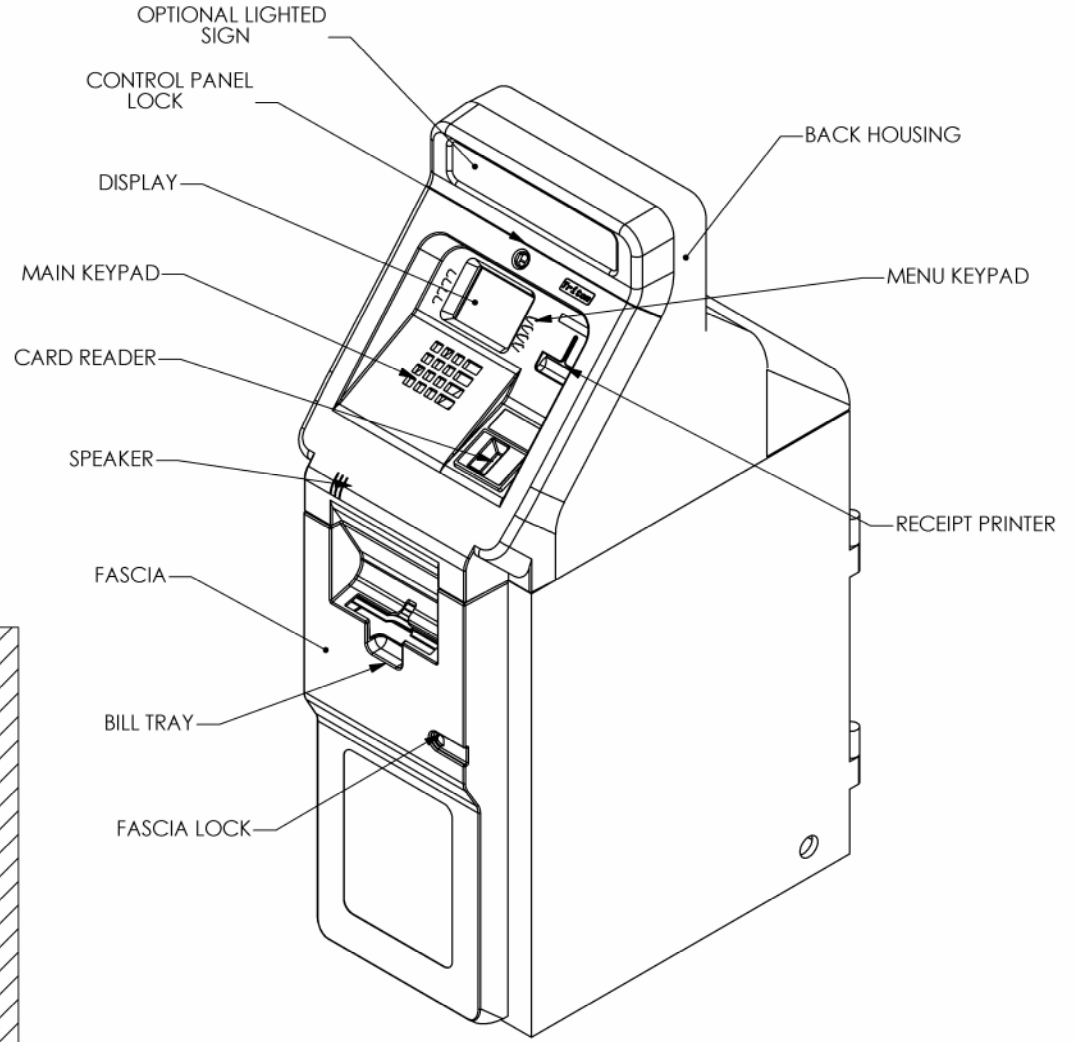

# TRITON MODEL 9661 REDUCED HEIGHT CASH DISPENSER

PN: 07600-00015  
REV A  
SHEET 1 OF 3  
2/06/01

A DOVER INDUSTRIES COMPANY

522 EAST RAILROAD STREET  
LONG BEACH, MS 39560  
PHONE: (228) 868-1317  
FAX: (228) 868-0437

# TRITON MODEL 9661 REDUCED HEIGHT CASH DISPENSER

SERVICE AREA FOR  
MINITOPPER LIGHT BULB

PN: 07600-00015  
REV A  
SHEET 2 OF 3  
2/06/01

A DOVER INDUSTRIES COMPANY

522 EAST RAILROAD STREET  
LONG BEACH, MS 39560  
PHONE: (228) 868-1317  
FAX: (228) 868-0437

# TRITON MODEL 9661 WITH OPTIONAL HIGHTOPPER

PN: 07600-00015  
REV A  
SHEET 3 OF 3  
2/06/01