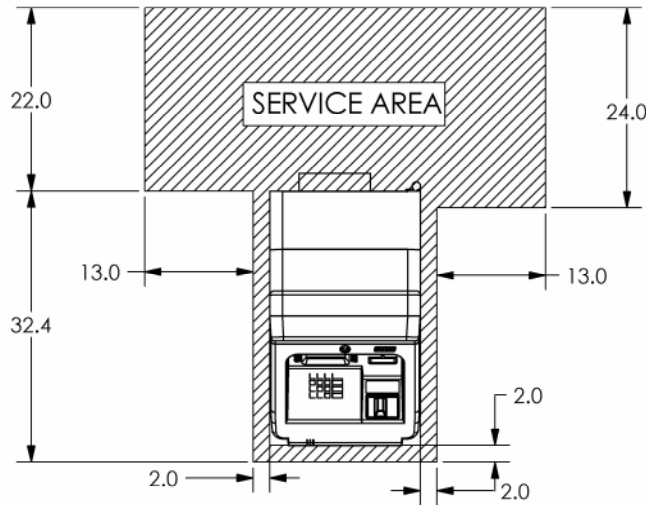

# TRITON MODEL 9661 REDUCED HEIGHT CASH DISPENSER

PN: 07600-00015  
REV A  
SHEET 1 OF 3  
2/06/01

A DOVER INDUSTRIES COMPANY

522 EAST RAILROAD STREET  
LONG BEACH, MS 39560  
PHONE: (228) 868-1317  
FAX: (228) 868-0437

# TRITON MODEL 9661 REDUCED HEIGHT CASH DISPENSER

SERVICE AREA FOR  
MINITOPPER LIGHT BULB

PN: 07600-00015  
REV A  
SHEET 2 OF 3  
2/06/01

A DOVER INDUSTRIES COMPANY

522 EAST RAILROAD STREET  
LONG BEACH, MS 39560  
PHONE: (228) 868-1317  
FAX: (228) 868-0437