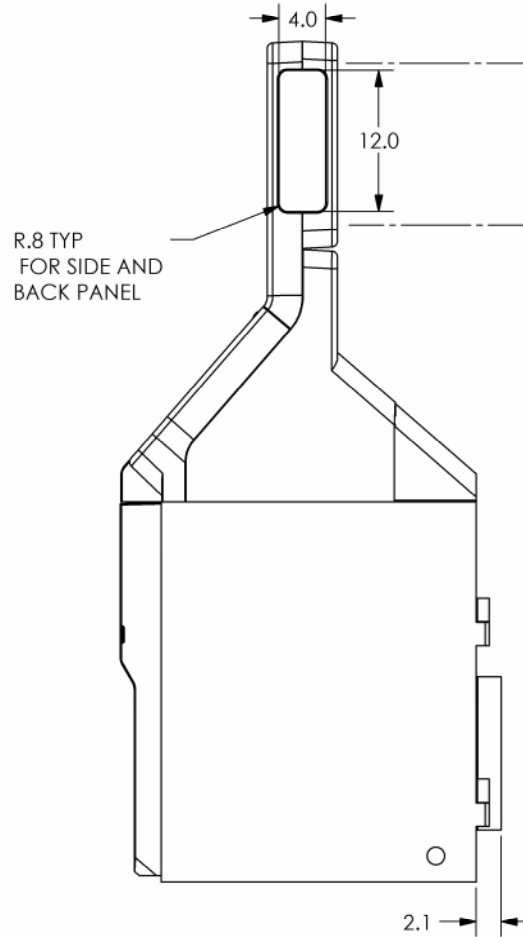

A DOVER INDUSTRIES COMPANY

522 EAST RAILROAD STREET
LONG BEACH, MS 39560
PHONE: (228) 868-1317
FAX: (228) 868-0437

TRITON MODEL 9661 WITH OPTIONAL HIGHTOPPER

PN: 07600-00015
REV A
SHEET 3 OF 3
2/06/01