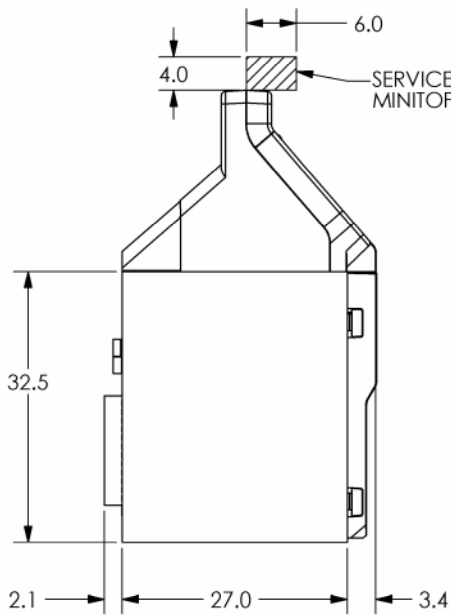

A DOVER INDUSTRIES COMPANY

522 EAST RAILROAD STREET
LONG BEACH, MS 39560
PHONE: (228) 868-1317
FAX: (228) 868-0437

TRITON MODEL 9661 REDUCED HEIGHT CASH DISPENSER

SERVICE AREA FOR
MINITOPPER LIGHT BULB