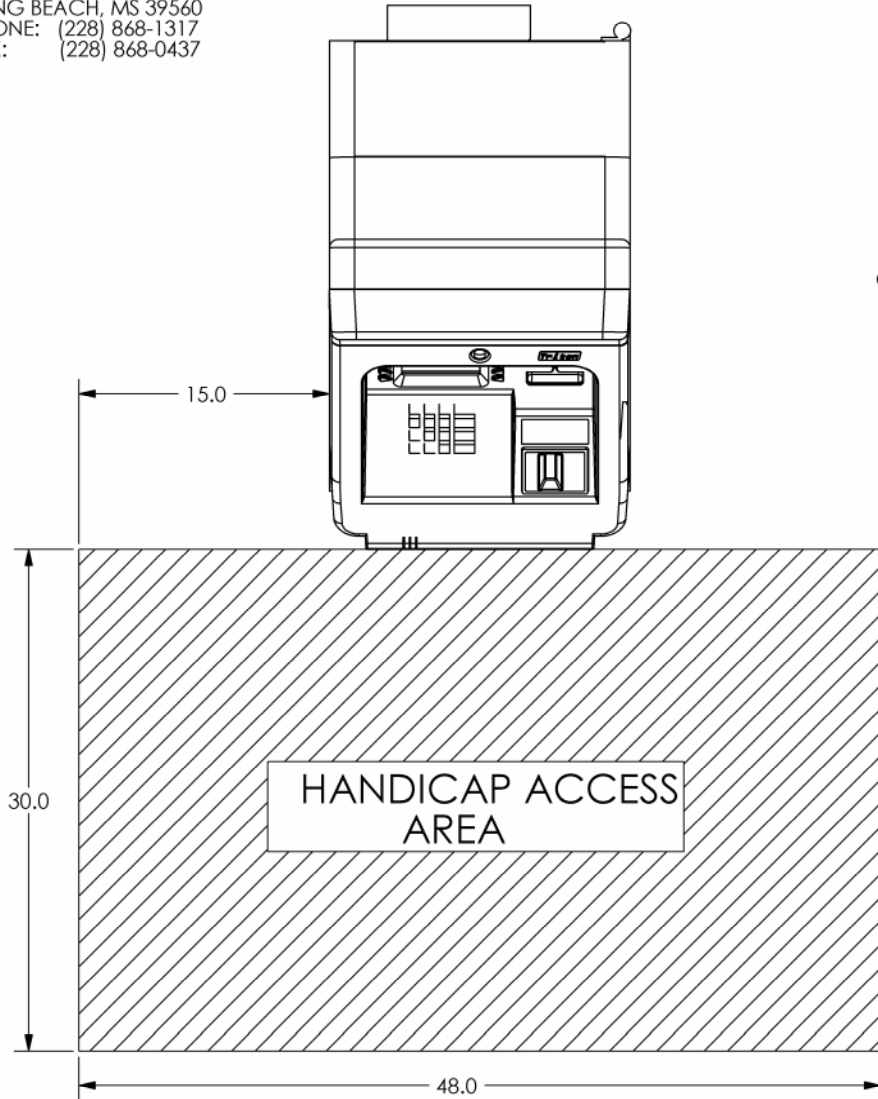

A DOVER INDUSTRIES COMPANY

522 EAST RAILROAD STREET
LONG BEACH, MS 39560
PHONE: (228) 868-1317
FAX: (228) 868-0437

TRITON MODEL 9661 REDUCED HEIGHT CASH DISPENSER

PN: 07600-00015
REV A
SHEET 1 OF 3
2/06/01