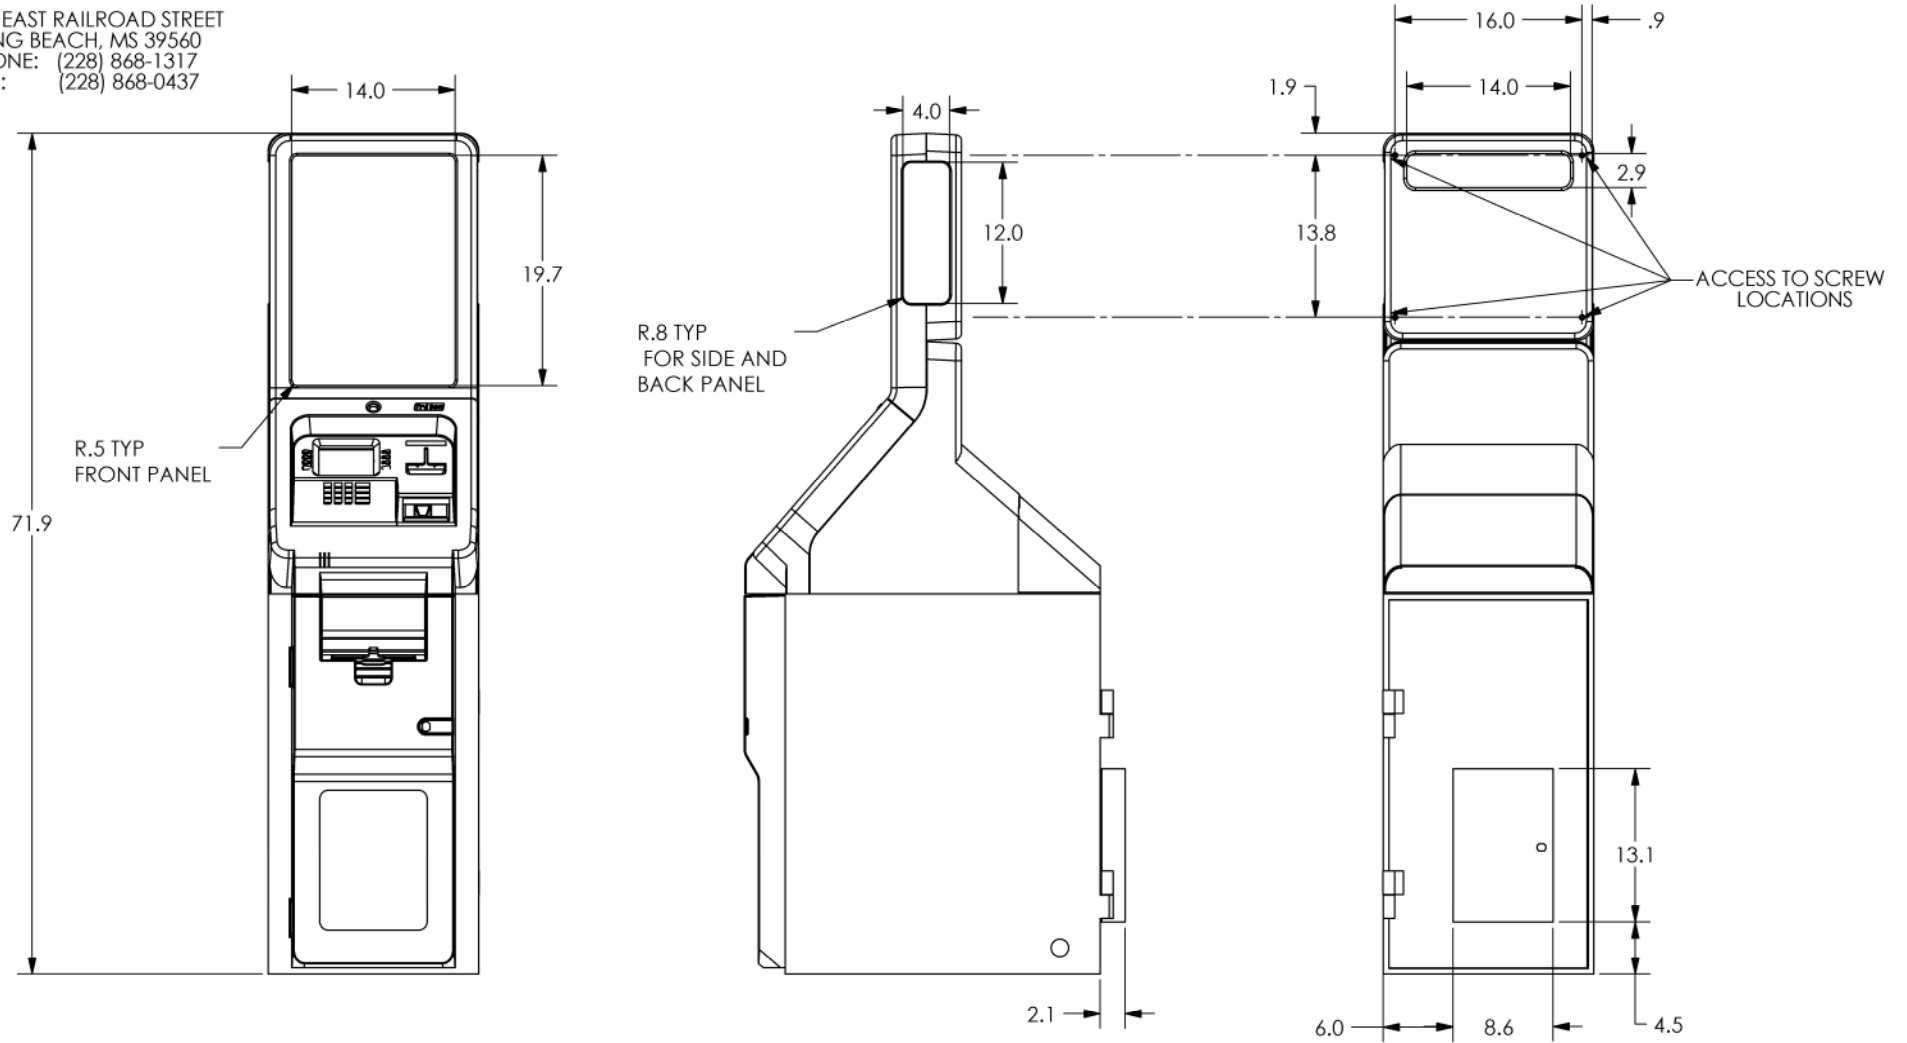

# TRITON MODEL 9661 REDUCED HEIGHT CASH DISPENSER

SERVICE AREA FOR  
MINITOPPER LIGHT BULB

PN: 07600-00015  
REV A  
SHEET 2 OF 3  
2/06/01

A DOVER INDUSTRIES COMPANY

522 EAST RAILROAD STREET  
LONG BEACH, MS 39560  
PHONE: (228) 868-1317  
FAX: (228) 868-0437

# TRITON MODEL 9661 WITH OPTIONAL HIGHTOPPER

PN: 07600-00015  
REV A  
SHEET 3 OF 3  
2/06/01