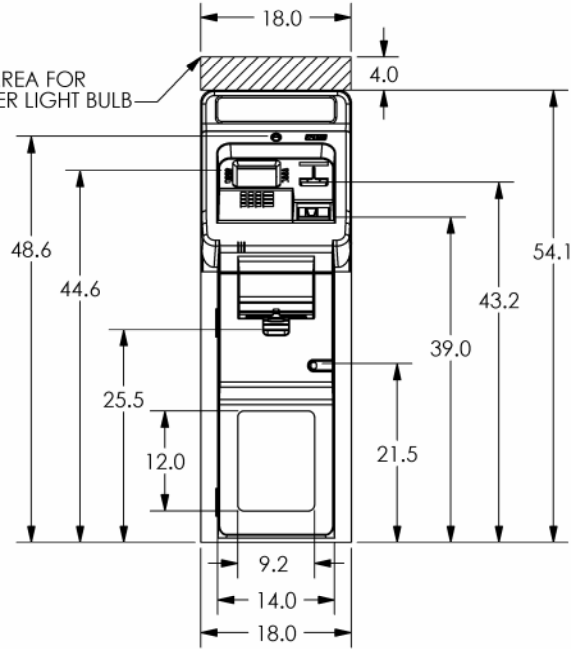

PN: 07600-00015
REV A
SHEET 2 OF 3
2/06/01