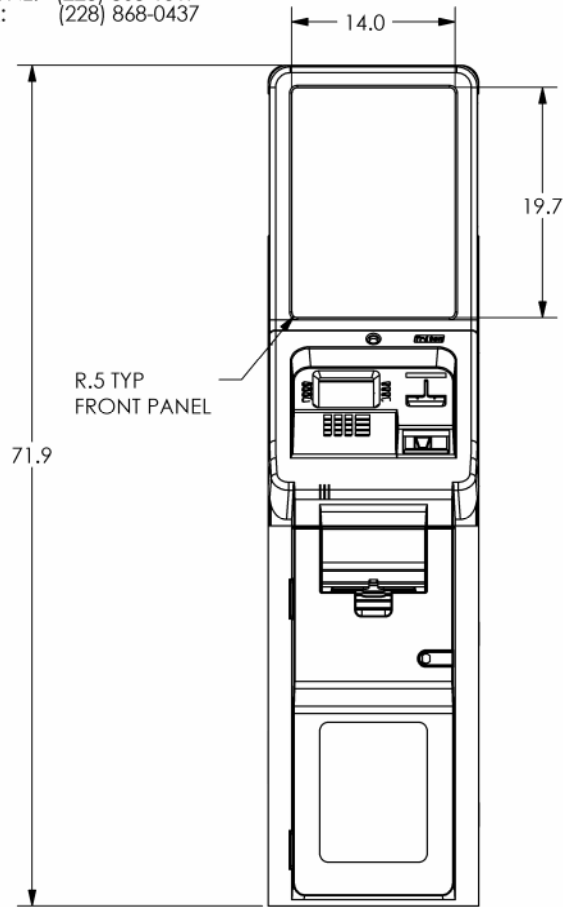

A DOVER INDUSTRIES COMPANY

522 EAST RAILROAD STREET
LONG BEACH, MS 39560
PHONE: (228) 868-1317
FAX: (228) 868-0437

TRITON MODEL 9661 WITH OPTIONAL HIGHTOPPER

PN: 07600-00015
REV A
SHEET 3 OF 3
2/06/01