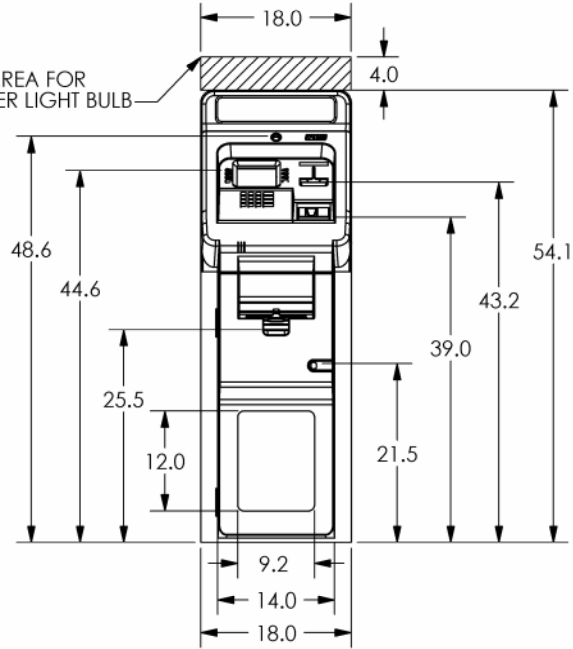

PN: 07600-00015
REV A
SHEET 2 OF 3
2/06/01