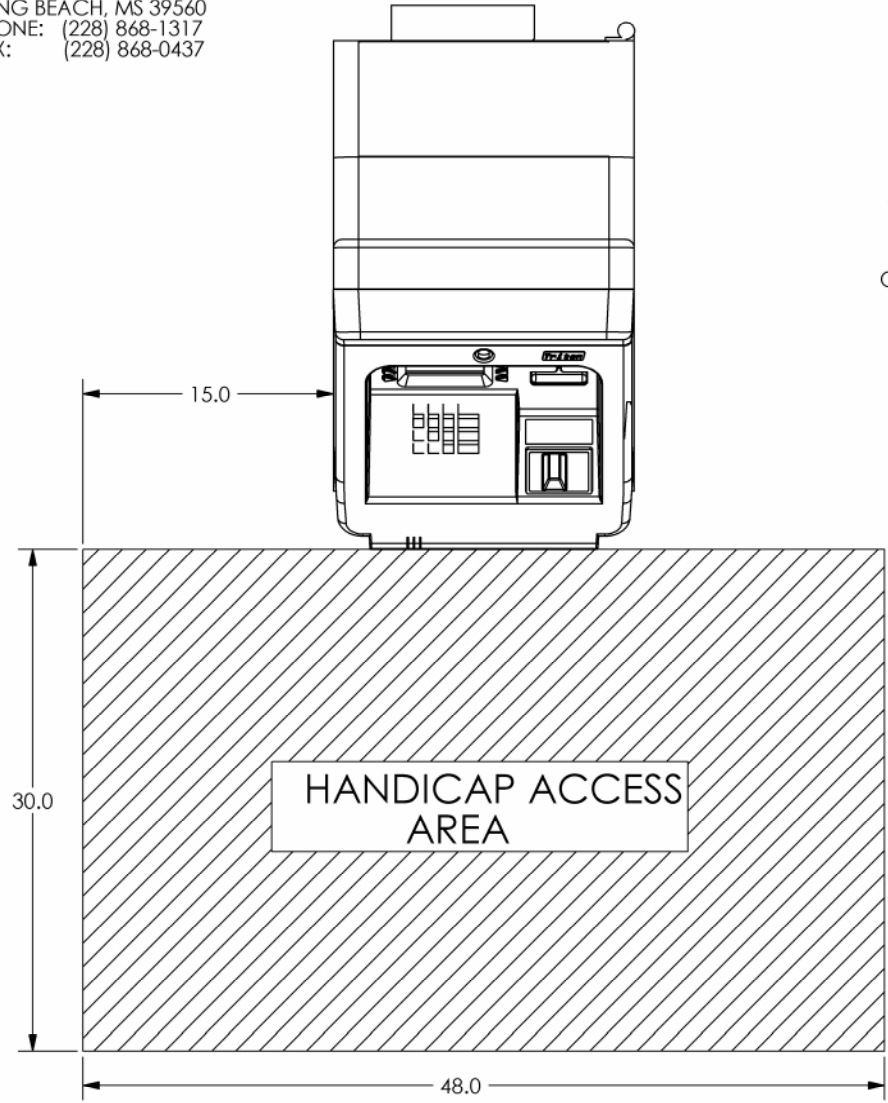

# TRITON MODEL 9661 REDUCED HEIGHT CASH DISPENSER

PN: 07600-00015  
REV A  
SHEET 1 OF 3  
2/06/01

A DOVER INDUSTRIES COMPANY

522 EAST RAILROAD STREET  
LONG BEACH, MS 39560  
PHONE: (228) 868-1317  
FAX: (228) 868-0437

# TRITON MODEL 9661 WITH OPTIONAL HIGHTOPPER

PN: 07600-00015  
REV A  
SHEET 3 OF 3  
2/06/01