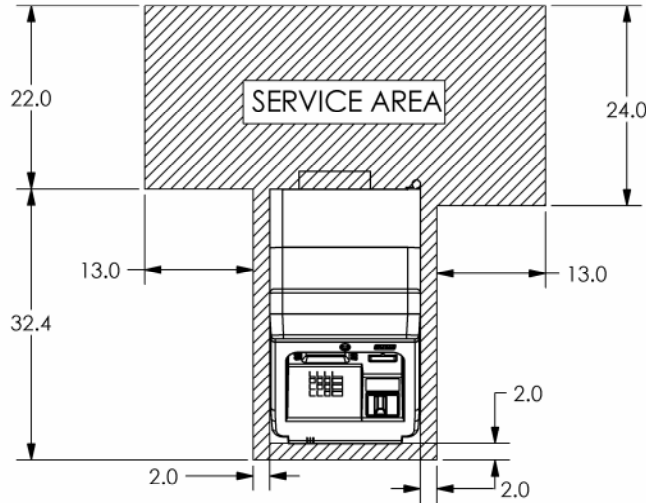

A DOVER INDUSTRIES COMPANY

522 EAST RAILROAD STREET
 LONG BEACH, MS 39560
 PHONE: (228) 868-1317
 FAX: (228) 868-0437

TRITON MODEL 9661 REDUCED HEIGHT CASH DISPENSER

SERVICE AREA FOR
 MINITOPPER LIGHT BULB