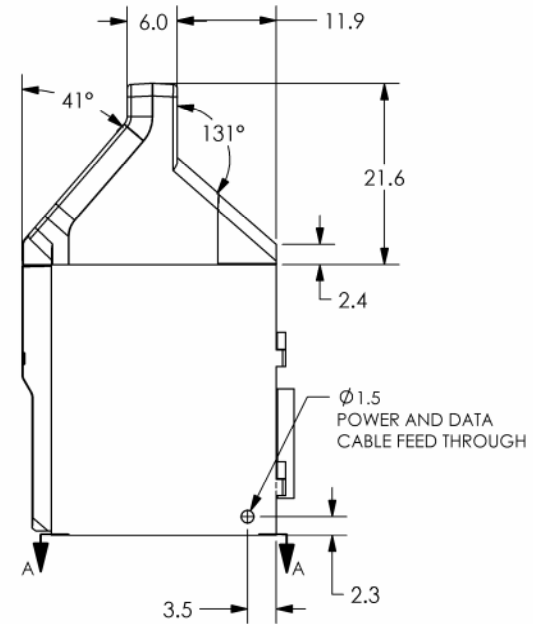

PN: 07600-00015
REV A
SHEET 2 OF 3
2/06/01