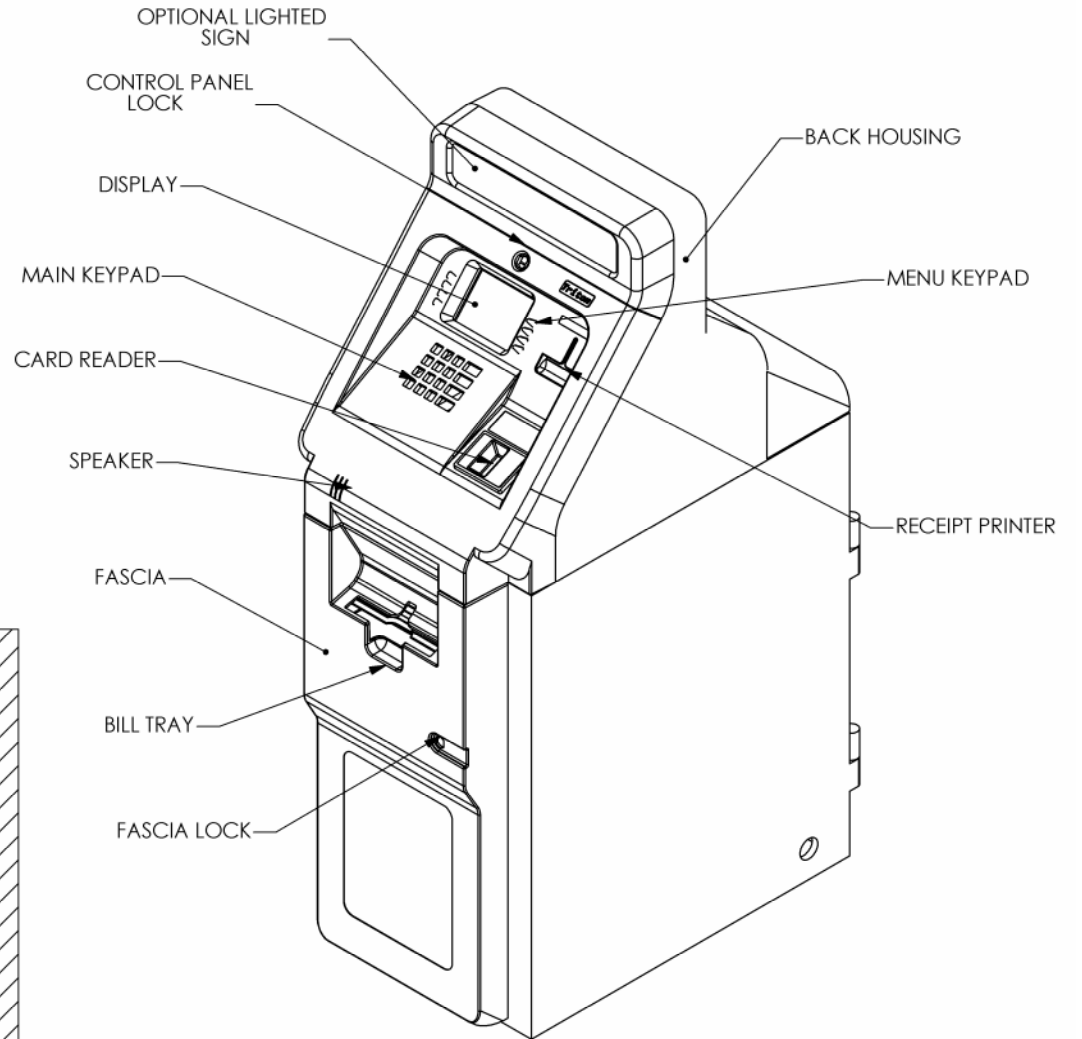

A DOVER INDUSTRIES COMPANY

522 EAST RAILROAD STREET
LONG BEACH, MS 39560
PHONE: (228) 868-1317
FAX: (228) 868-0437

TRITON MODEL 9661 REDUCED HEIGHT CASH DISPENSER

PN: 07600-00015
REV A
SHEET 1 OF 3
2/06/01

A DOVER INDUSTRIES COMPANY

522 EAST RAILROAD STREET
 LONG BEACH, MS 39560
 PHONE: (228) 868-1317
 FAX: (228) 868-0437

TRITON MODEL 9661 REDUCED HEIGHT CASH DISPENSER

SERVICE AREA FOR
 MINITOPPER LIGHT BULB

PN: 07600-00015
 REV A
 SHEET 2 OF 3
 2/06/01

A DOVER INDUSTRIES COMPANY

522 EAST RAILROAD STREET
LONG BEACH, MS 39560
PHONE: (228) 868-1317
FAX: (228) 868-0437

TRITON MODEL 9661 WITH OPTIONAL HIGHTOPPER