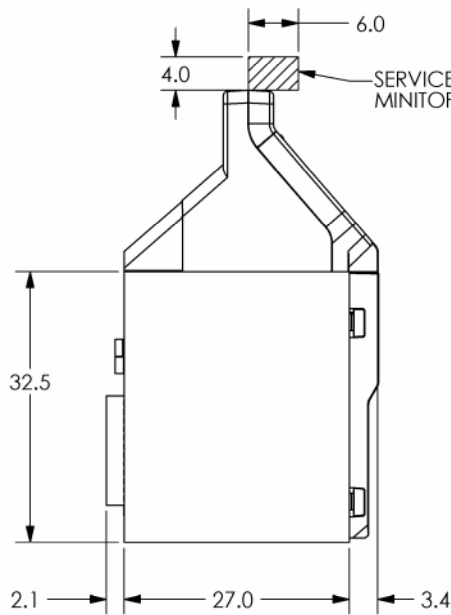

A DOVER INDUSTRIES COMPANY

522 EAST RAILROAD STREET
LONG BEACH, MS 39560
PHONE: (228) 868-1317
FAX: (228) 868-0437

TRITON MODEL 9661 REDUCED HEIGHT CASH DISPENSER

SERVICE AREA FOR
MINITOPPER LIGHT BULB