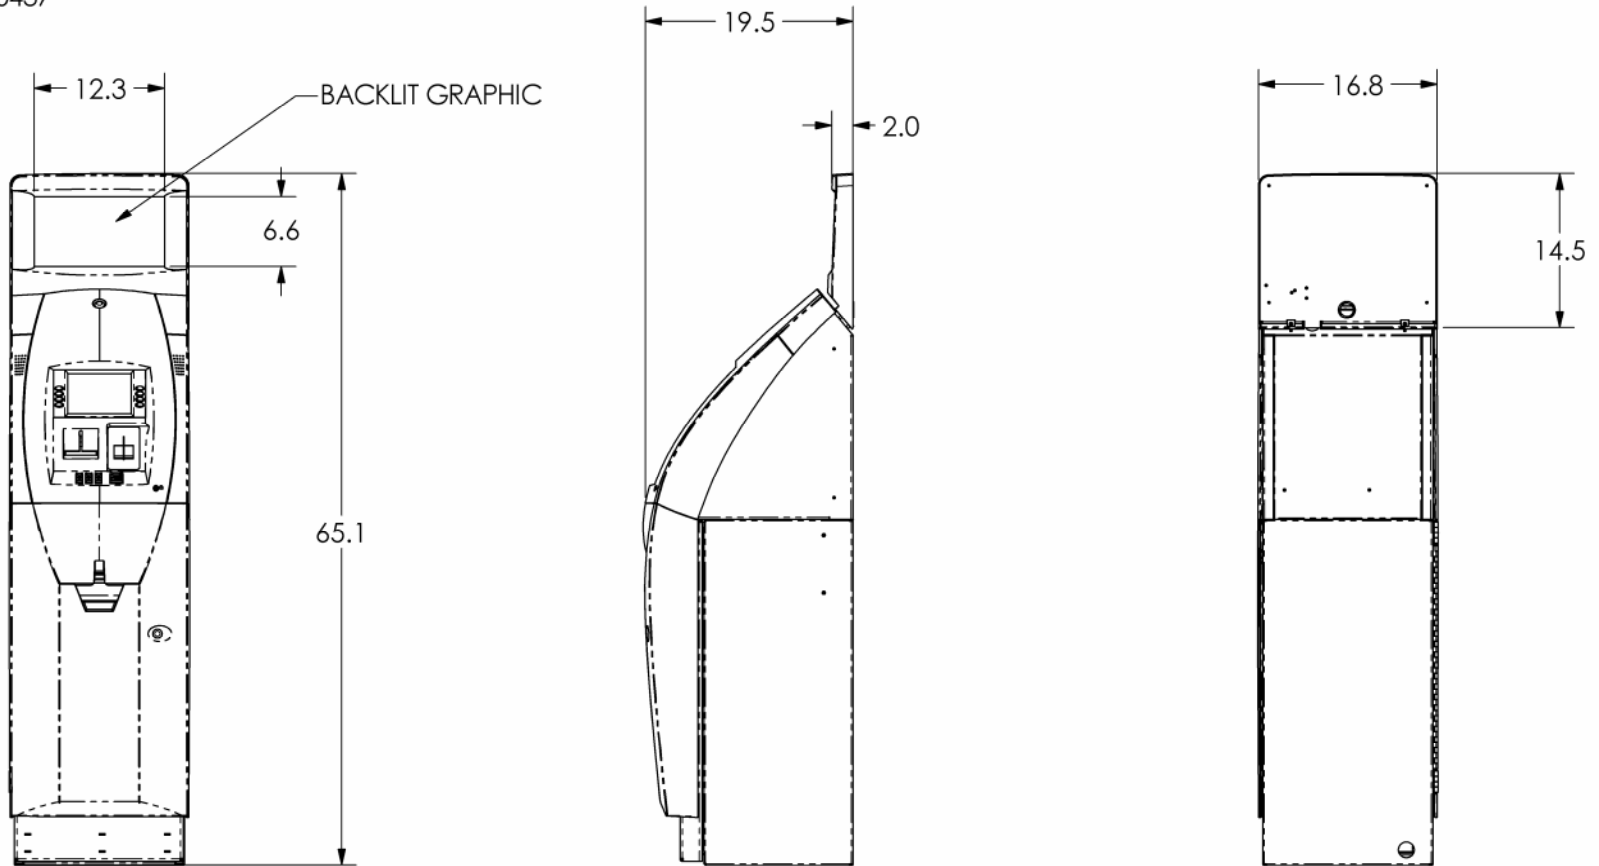

A DOVER INDUSTRIES COMPANY

522 EAST RAILROAD STREET
LONG BEACH, MS 39560
PHONE: (228) 868-1317
FAX: (228) 868-0437

9710/9705 CASH DISPENSER WITH MIDTOPPER

PN: 07600-00008
REV C
SHEET 4 OF 4
4/8/01