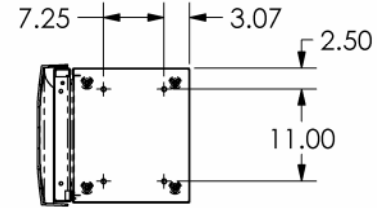

PN: 07600-00008
REV C
SHEET 1 OF 4
4/8/01

A DOVER INDUSTRIES COMPANY

522 EAST RAILROAD STREET
LONG BEACH, MS 39560
PHONE: (228) 868-1317
FAX: (228) 868-0437

TRITON MODEL 9710/9705 CASH DISPENSER

SECTION A-A
ANCHOR DRILL TEMPLATE