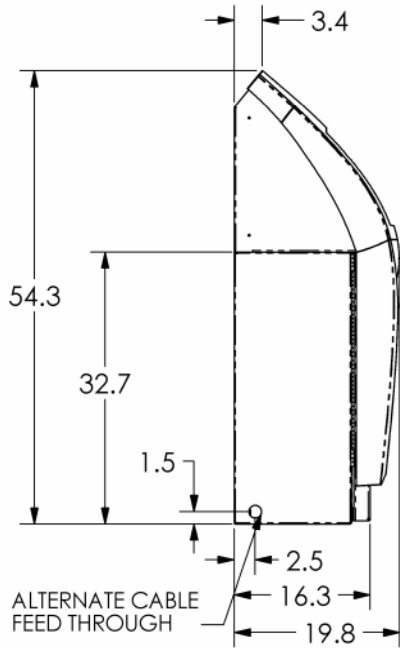

PN: 07600-00008
REV C
SHEET 1 OF 4
4/8/01

A DOVER INDUSTRIES COMPANY

522 EAST RAILROAD STREET
LONG BEACH, MS 39560
PHONE: (228) 868-1317
FAX: (228) 868-0437

TRITON MODEL 9710/9705 CASH DISPENSER

SECTION A-A
ANCHOR DRILL TEMPLATE