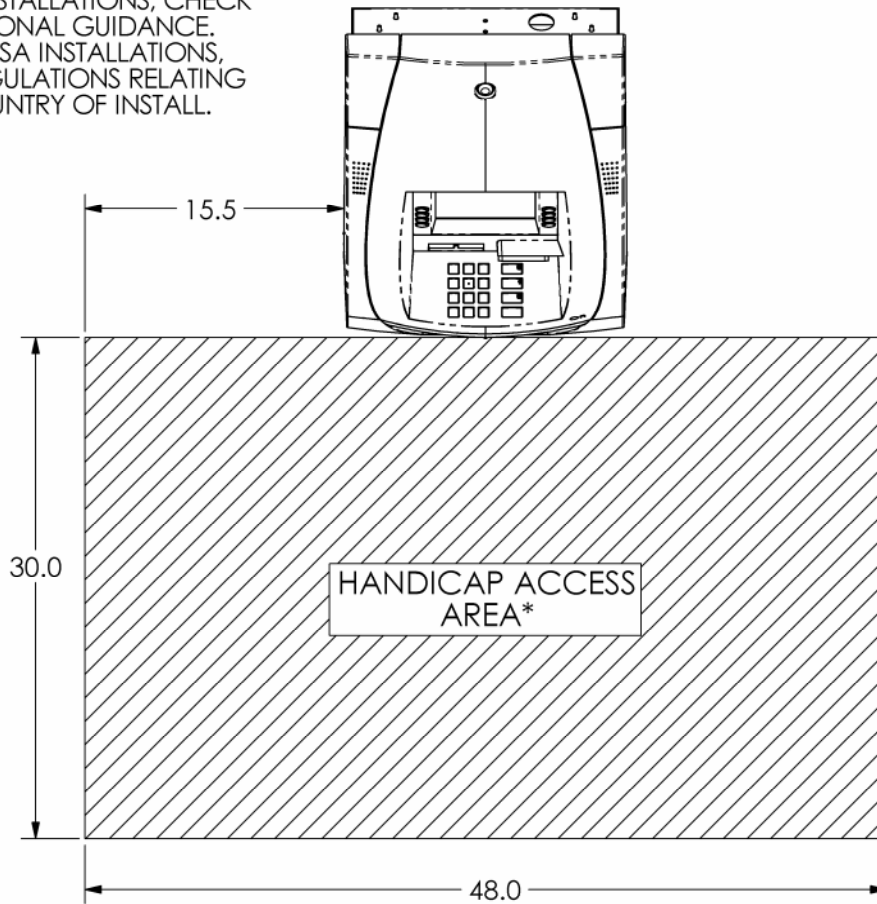

PN: 07600-00008
REV C
SHEET 1 OF 4
4/8/01

A DOVER INDUSTRIES COMPANY

522 EAST RAILROAD STREET
LONG BEACH, MS 39560
PHONE: (228) 868-1317
FAX: (228) 868-0437

TRITON MODEL 9710/9705 CASH DISPENSER

SECTION A-A
ANCHOR DRILL TEMPLATE