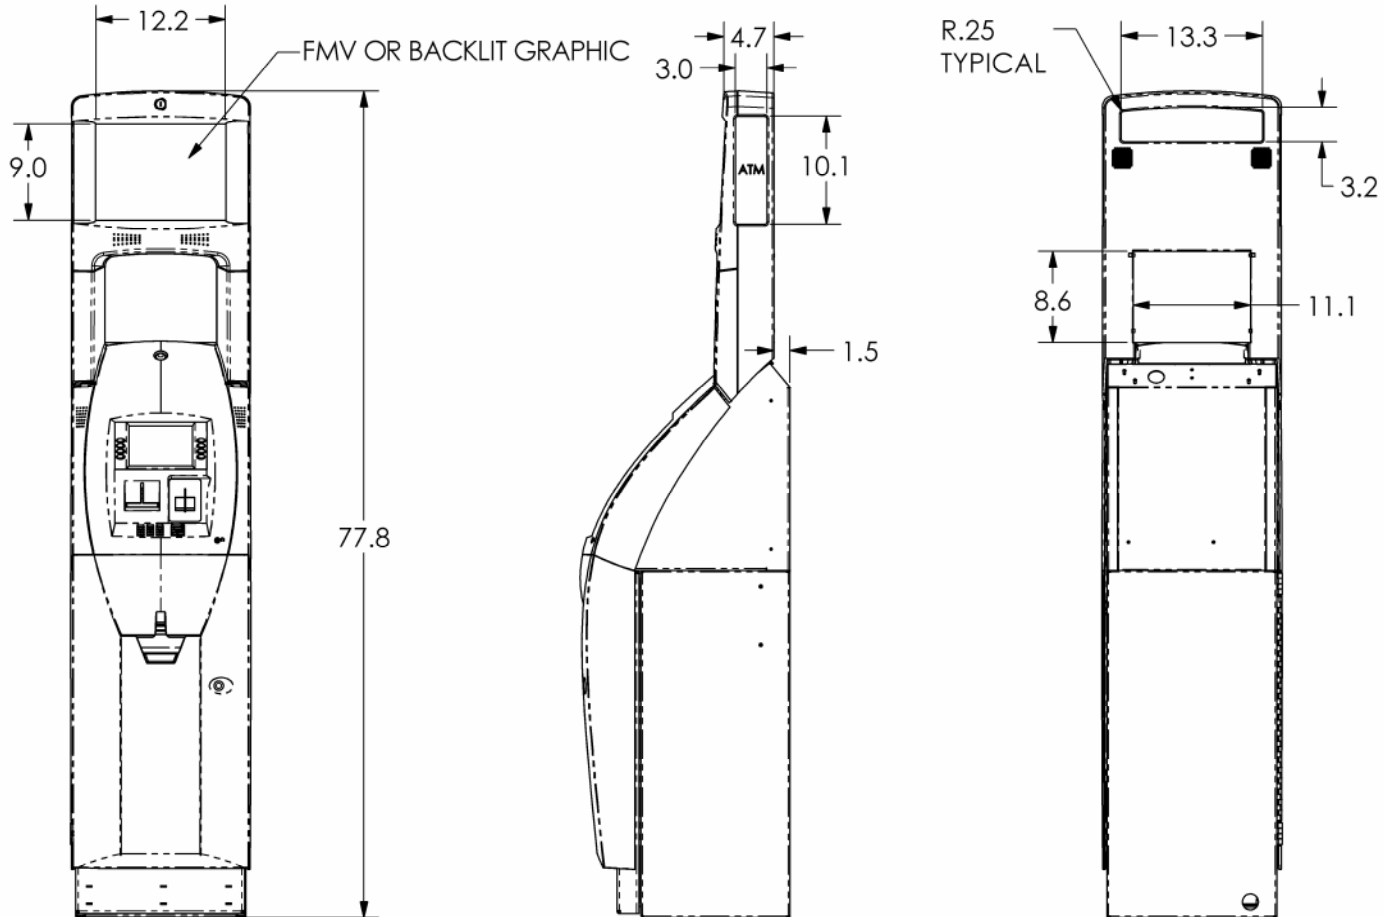

A DOVER INDUSTRIES COMPANY

522 EAST RAILROAD STREET
LONG BEACH, MS 39560
PHONE: (228) 868-1317
FAX: (228) 868-0437

9710/9705 CASH DISPENSER WITH HIGHTOPPER

PN: 07600-00008
REV C
SHEET 3 OF 4
4/8/01