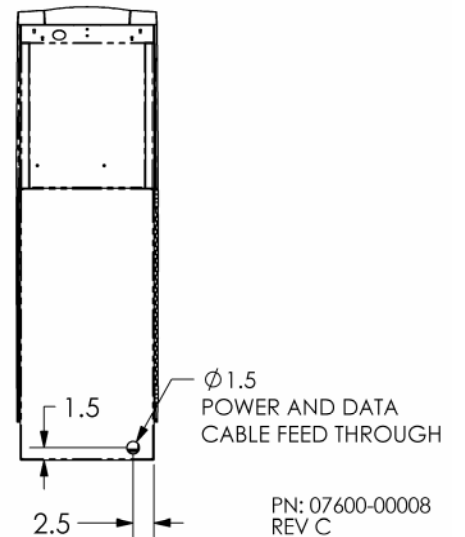

PN: 07600-00008
REV C
SHEET 1 OF 4
4/8/01

A DOVER INDUSTRIES COMPANY

522 EAST RAILROAD STREET
LONG BEACH, MS 39560
PHONE: (228) 868-1317
FAX: (228) 868-0437

TRITON MODEL 9710/9705 CASH DISPENSER

SECTION A-A
ANCHOR DRILL TEMPLATE