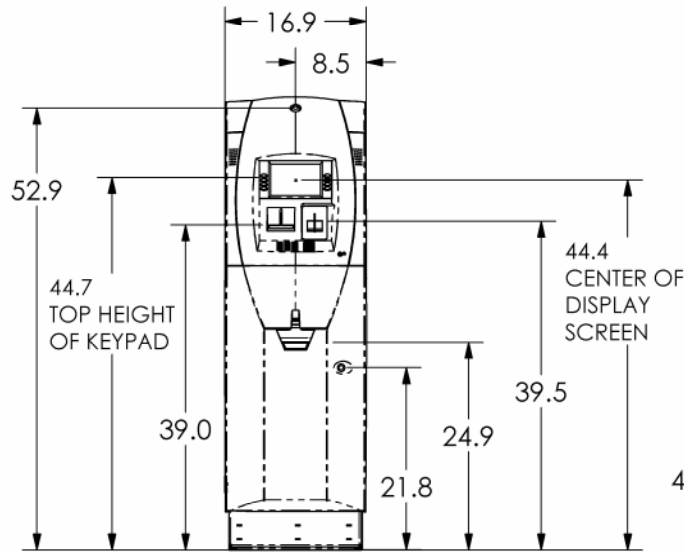

PN: 07600-00008
REV C
SHEET 1 OF 4
4/8/01

A DOVER INDUSTRIES COMPANY

522 EAST RAILROAD STREET
LONG BEACH, MS 39560
PHONE: (228) 868-1317
FAX: (228) 868-0437

TRITON MODEL 9710/9705 CASH DISPENSER

SECTION A-A
ANCHOR DRILL TEMPLATE