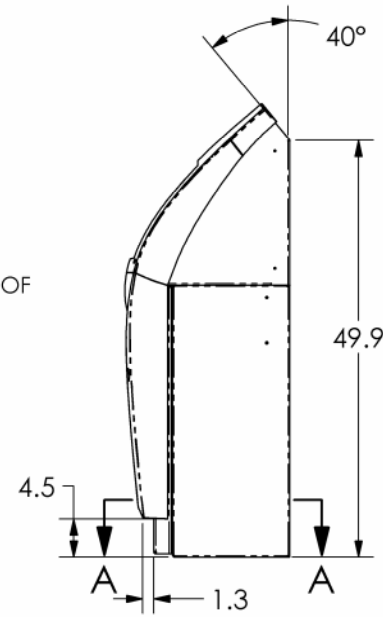

PN: 07600-00008
REV C
SHEET 1 OF 4
4/8/01

A DOVER INDUSTRIES COMPANY

522 EAST RAILROAD STREET
LONG BEACH, MS 39560
PHONE: (228) 868-1317
FAX: (228) 868-0437

TRITON MODEL 9710/9705 CASH DISPENSER

SECTION A-A
ANCHOR DRILL TEMPLATE