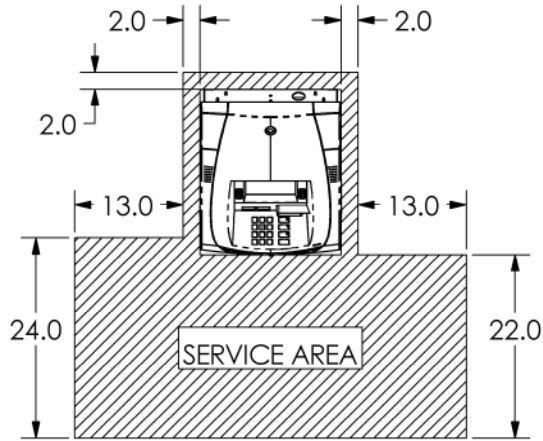

PN: 07600-00008
REV C
SHEET 1 OF 4
4/8/01

A DOVER INDUSTRIES COMPANY

522 EAST RAILROAD STREET
LONG BEACH, MS 39560
PHONE: (228) 868-1317
FAX: (228) 868-0437

TRITON MODEL 9710/9705 CASH DISPENSER

SECTION A-A
ANCHOR DRILL TEMPLATE