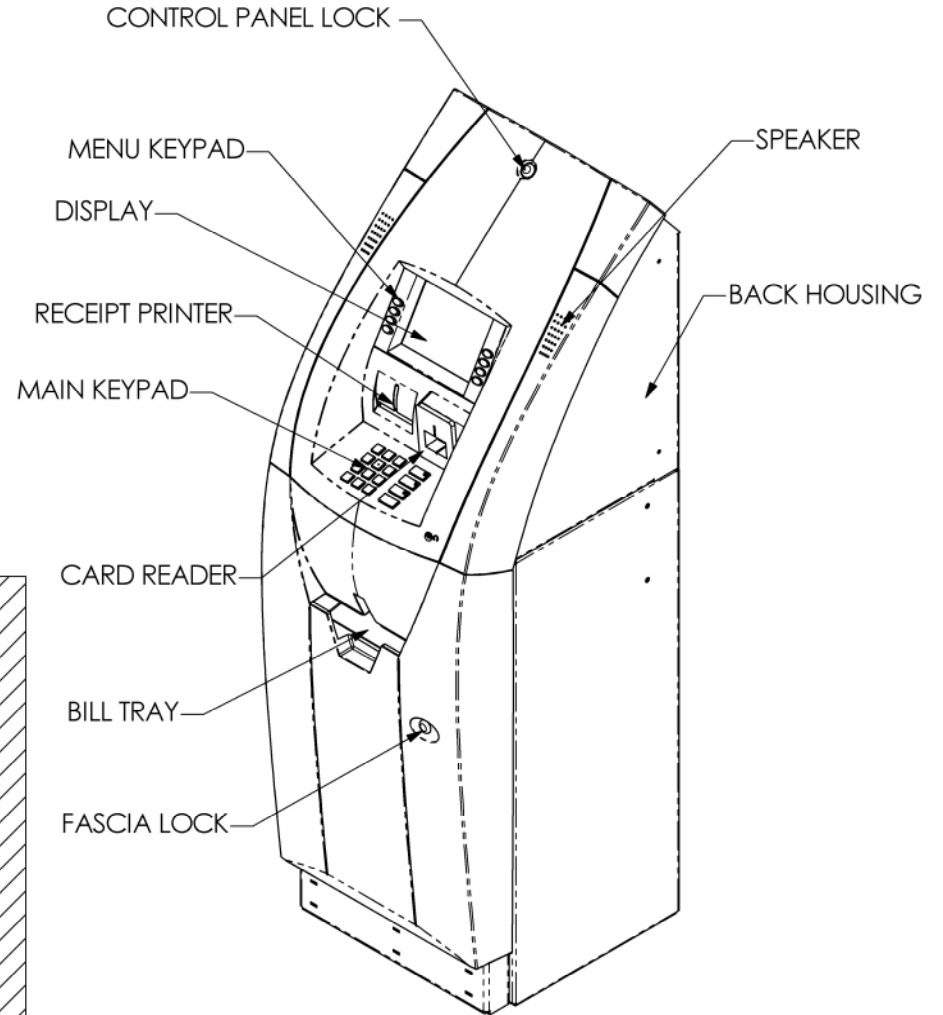

A DOVER INDUSTRIES COMPANY

522 EAST RAILROAD STREET
LONG BEACH, MS 39560
PHONE: (228) 868-1317
FAX: (228) 868-0437

TRITON MODEL 9710/9705 CASH DISPENSER

* DIMENSIONS LISTED COMPLY WITH US FEDERAL ADA GUIDELINES, FOR USA INSTALLATIONS, CHECK FOR ADDITIONAL GUIDANCE. FOR NON-USA INSTALLATIONS, CHECK REGULATIONS RELATING TO THE COUNTRY OF INSTALL.

PN: 07600-00008
REV C
SHEET 1 OF 4
4/8/01

A DOVER INDUSTRIES COMPANY

522 EAST RAILROAD STREET
LONG BEACH, MS 39560
PHONE: (228) 868-1317
FAX: (228) 868-0437

TRITON MODEL 9710/9705 CASH DISPENSER

SECTION A-A
ANCHOR DRILL TEMPLATE