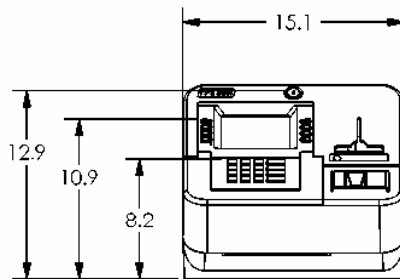

SUPERSRCIP

SECTION G-G
SCALE 1 : 8

POWER AND DATA
CABLE FEED THROUGH

PN: 07600-00006
REV A
SHEET 2 OF 2
1/10/01