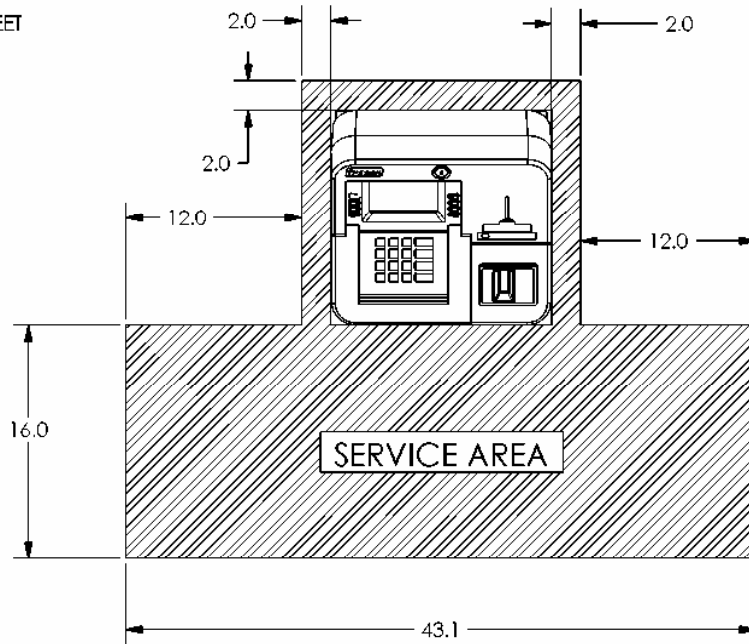

SUPERSRCIP

SECTION G-G
SCALE 1 : 8

POWER AND DATA
CABLE FEED THROUGH

PN: 07600-00006
REV A
SHEET 2 OF 2
1/10/01