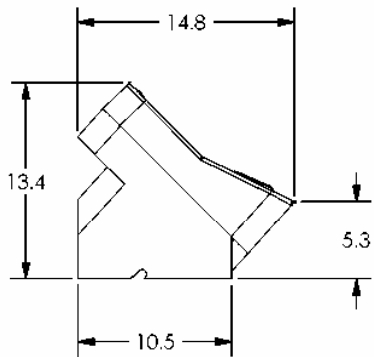

SUPERSRCIP

SECTION G-G
SCALE 1 : 8

POWER AND DATA
CABLE FEED THROUGH

PN: 07600-00006
REV A
SHEET 2 OF 2
1/10/01