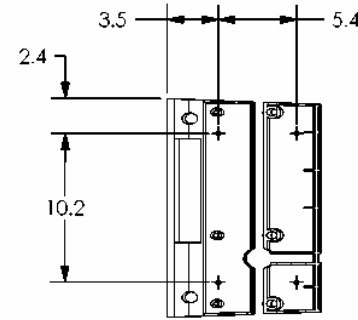

SUPERSRCIP

SECTION G-G
SCALE 1 : 8

POWER AND DATA
CABLE FEED THROUGH

PN: 07600-00006
REV A
SHEET 2 OF 2
1/10/01