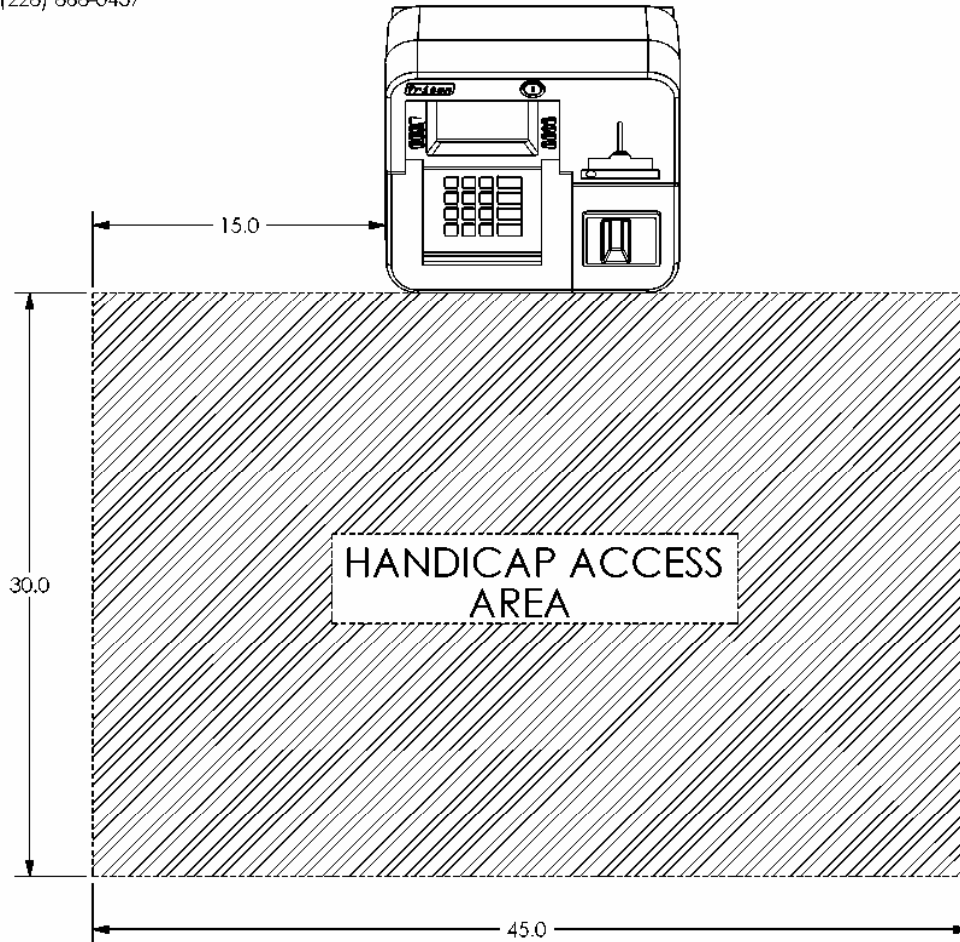

A DOVER INDUSTRIES COMPANY

522 EAST RAILROAD STREET
LONG BEACH, MS 39560
PHONE: (228) 868-1317
FAX: (228) 868-0437

SUPERSCRIP

PN: 07600-00006
REV A
SHEET 1 OF 2
1/10/01