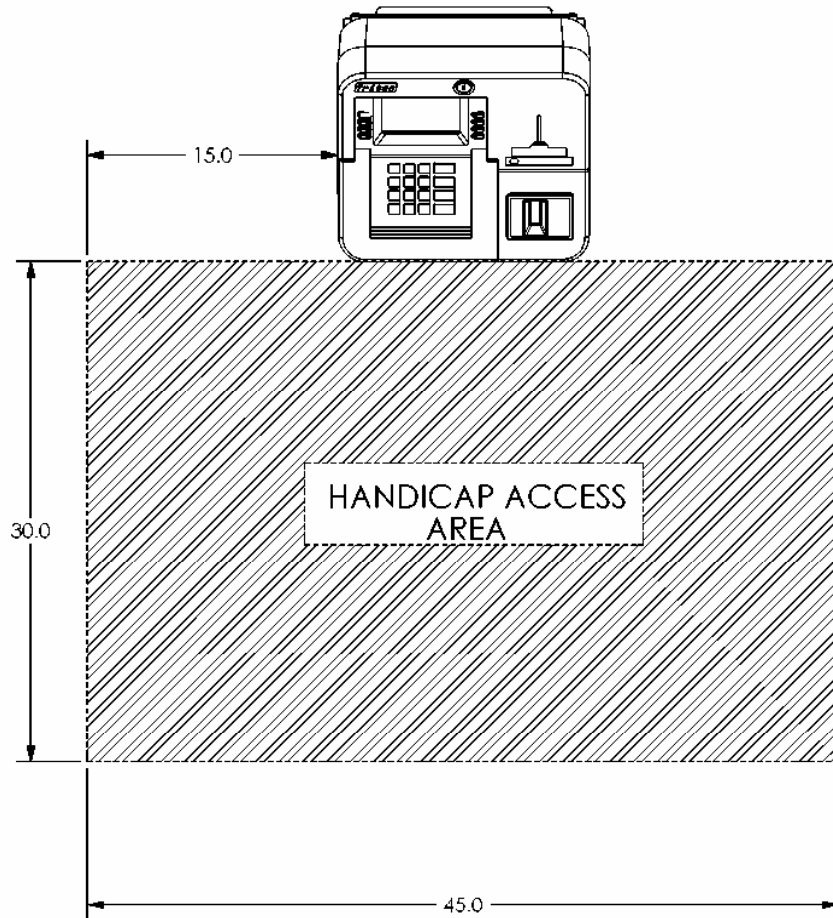

A DOVER INDUSTRIES COMPANY

522 EAST RAILROAD STREET
LONG BEACH, MS 39560
PHONE: (228) 868-1317
FAX: (228) 868-0437

SUPERSCRIP WITH KIOSK

PN: 07600-00004
REV A
SHEET 1 OF 2
1/10/01

A DOVER INDUSTRIES COMPANY