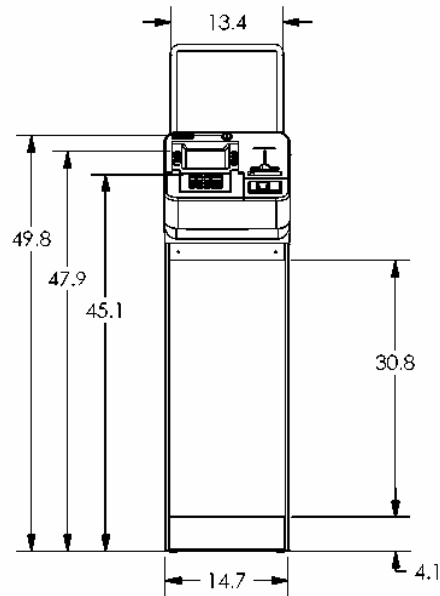

A DOVER INDUSTRIES COMPANY

522 EAST RAILROAD STREET
LONG BEACH, MS 39560
PHONE: (228) 868-1317
FAX: (228) 868-0437

SUPERSCRIP WITH KIOSK

PN: 07600-00004
REV A
SHEET 2 OF 2
1/10/01