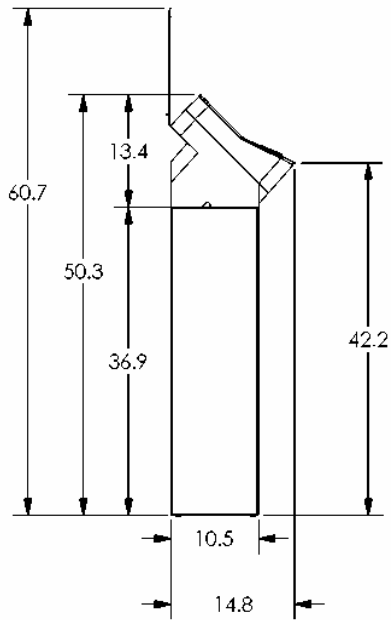

522 EAST RAILROAD STREET
LONG BEACH, MS 39560
PHONE: (228) 868-1317
FAX: (228) 868-0437

SUPERSCRIP WITH KIOSK

PN: 07600-00004
REV A
SHEET 2 OF 2
1/10/01