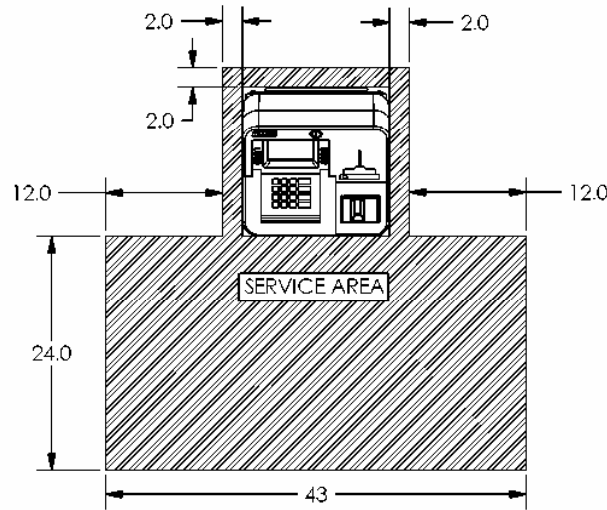

A DOVER INDUSTRIES COMPANY

522 EAST RAILROAD STREET
LONG BEACH, MS 39560
PHONE: (228) 868-1317
FAX: (228) 868-0437

SUPERSCRIP WITH KIOSK

PN: 07600-00004
REV A
SHEET 2 OF 2
1/10/01