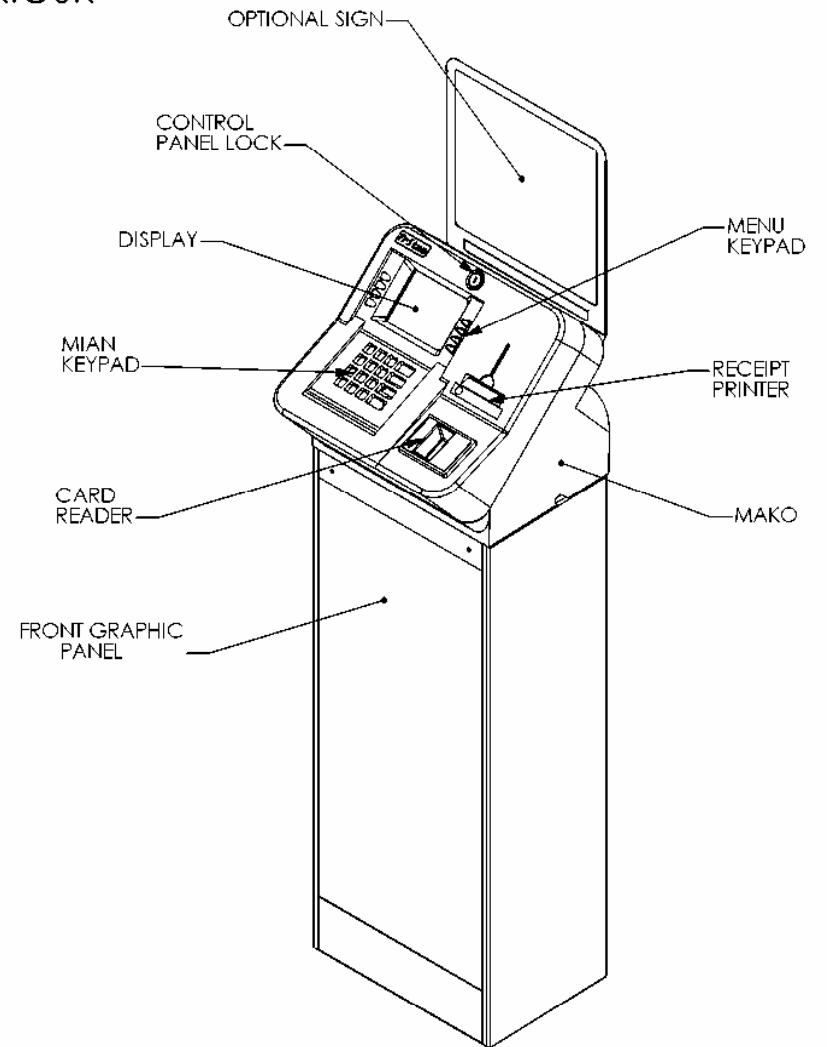

A DOVER INDUSTRIES COMPANY

522 EAST RAILROAD STREET
LONG BEACH, MS 39560
PHONE: (228) 868-1317
FAX: (228) 868-0437

SUPERSCRIP WITH KIOSK

PN: 07600-00004
REV A
SHEET 1 OF 2
1/10/01

A DOVER INDUSTRIES COMPANY