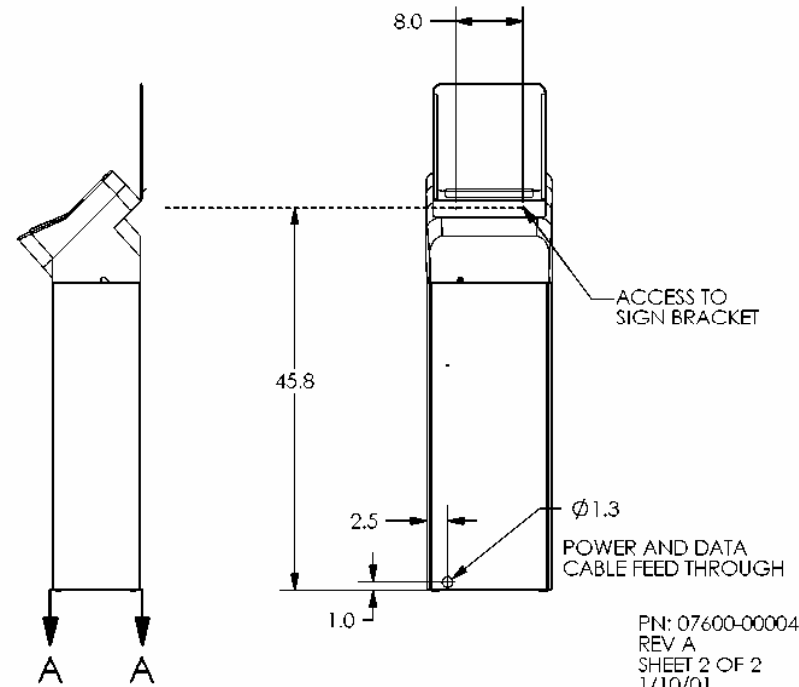

A DOVER INDUSTRIES COMPANY

522 EAST RAILROAD STREET
LONG BEACH, MS 39560
PHONE: (228) 868-1317
FAX: (228) 868-0437

SUPERSCRIP WITH KIOSK

PN: 07600-00004
REV A
SHEET 2 OF 2
1/10/01